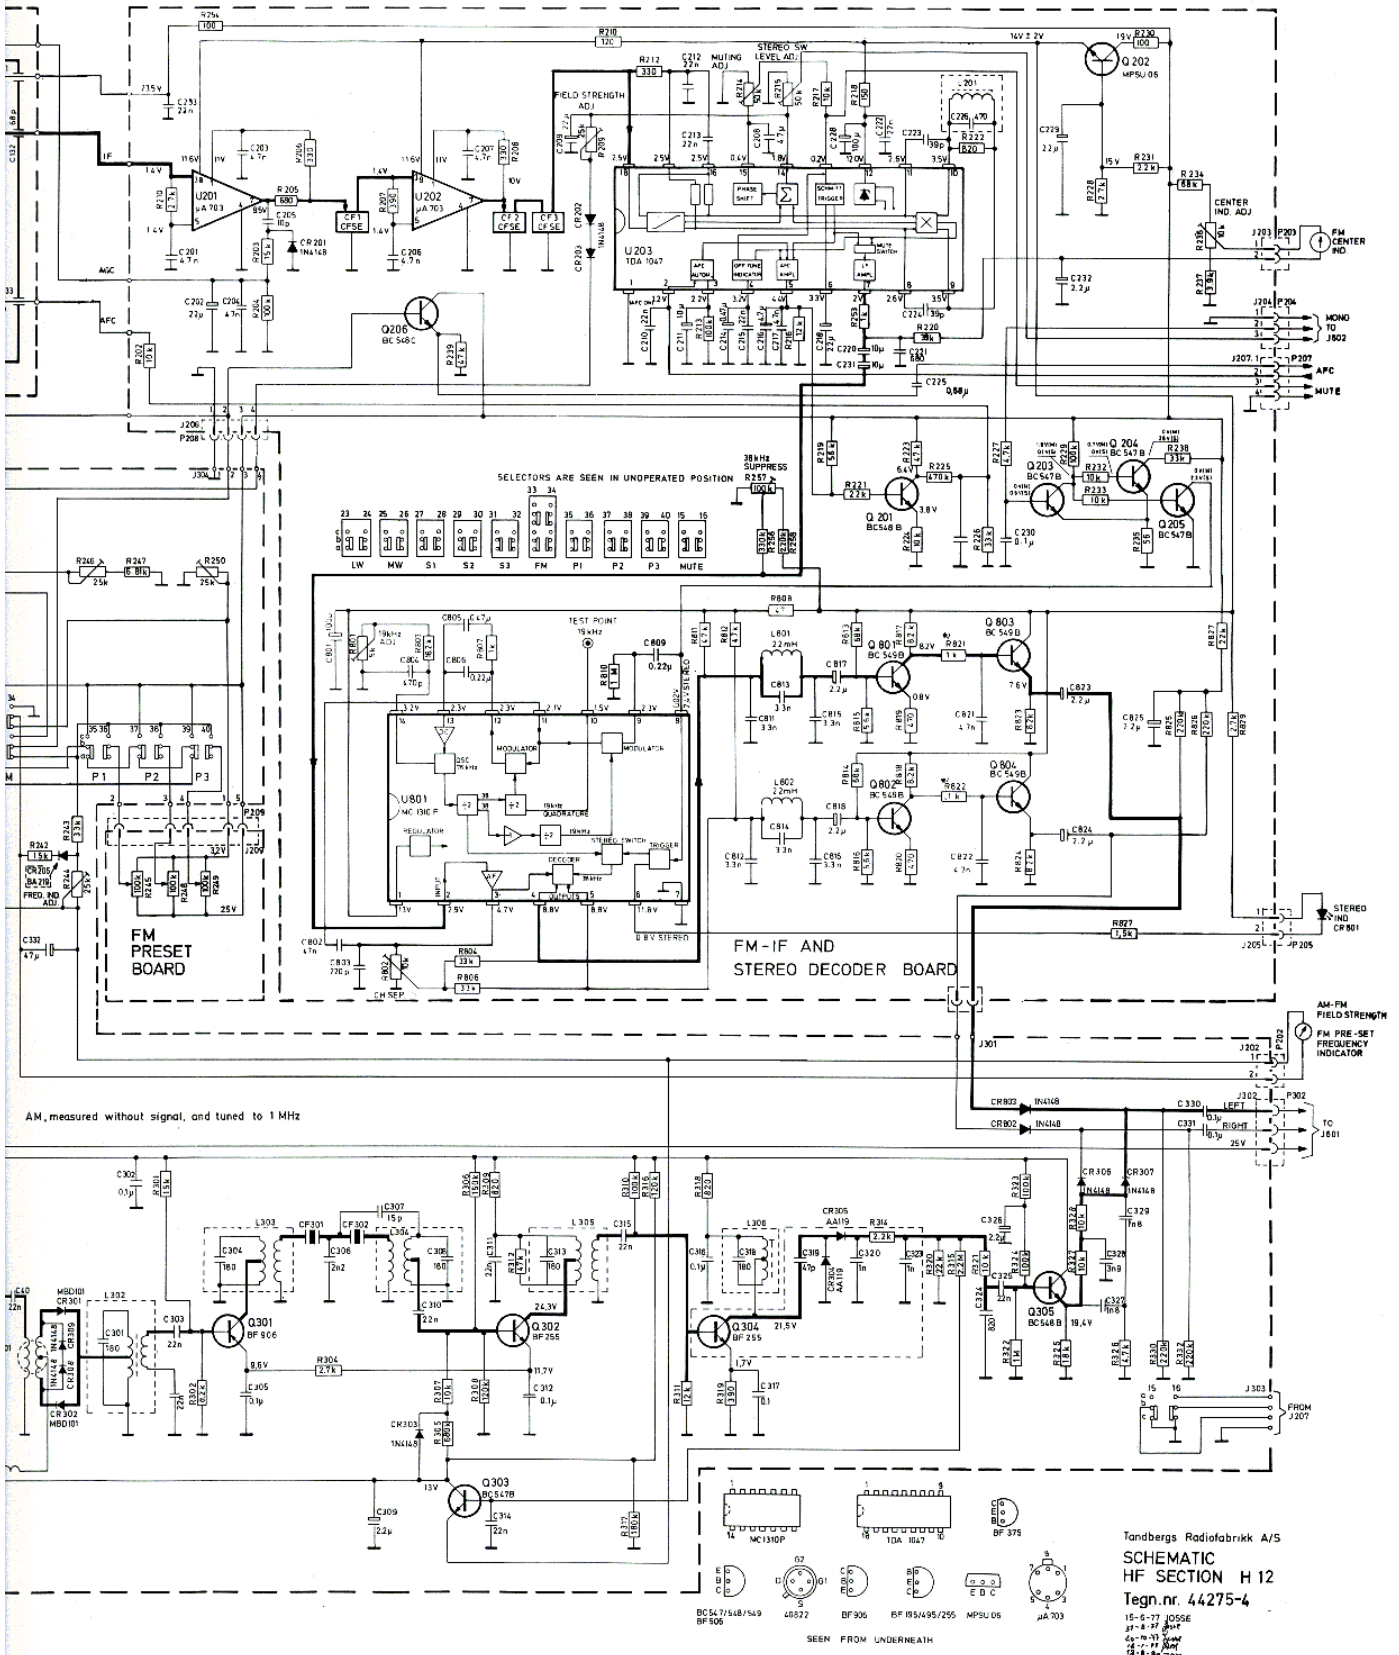

AM, measured without signal, and tuned to 1 MHz

Tandbergs Radiofabrik A/S
SCHEMATIC
HF SECTION H 12
Tegn. nr. 44275-4
15-6-77 JOSSE
31-8-77 ØST
6-10-77 ØST
16-11-77 ØST
12-1-78 ØST

HF - SECTION NO. 44275

POWER AMP. AND INPUT CIRCUIT BOARD

PREAMP. BOARD