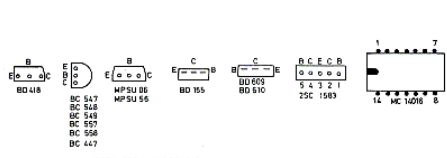

AM, measured without signal, and tuned to 1 MHz

Tandbergs Radiofabrik A/S
SCHEMATIC
HF SECTION H 12
Tegn. nr. 44275-4
15-6-77 JOSSE
31-8-77 ØST
6-10-77 ØST
16-11-77 ØST
12-1-78 ØST

HF - SECTION NO. 44275

POWER AMP. AND INPUT CIRCUIT BOARD

PREAMP. BOARD