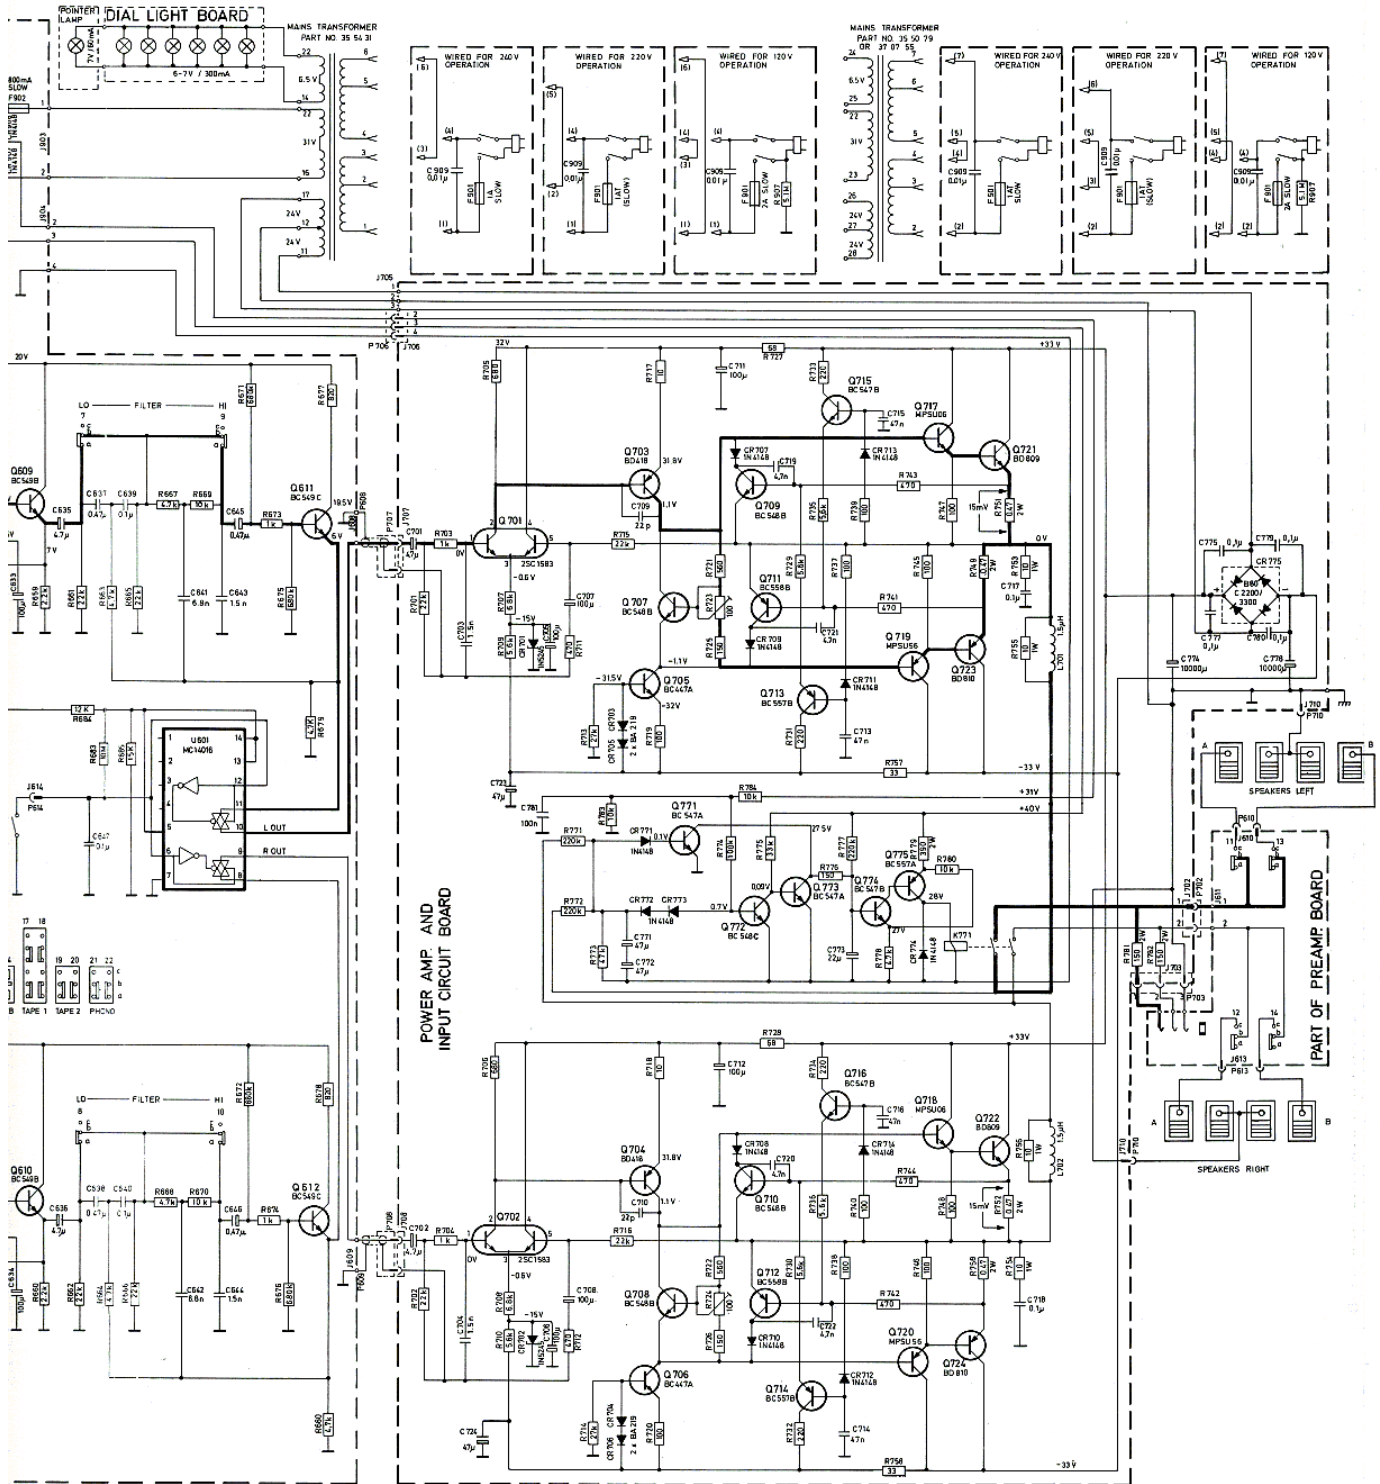

AM, measured without signal, and tuned to 1 MHz

Tandbergs Radiofabrik A/S
SCHEMATIC
HF SECTION H 12
Tegn. nr. 44275-4
15-6-77 JOSSE
31-8-77 ØST
6-10-77 ØST
16-11-77 ØST
12-1-78 ØST

HF - SECTION NO. 44275

POWER AMP. AND INPUT CIRCUIT BOARD

PREAMP. BOARD