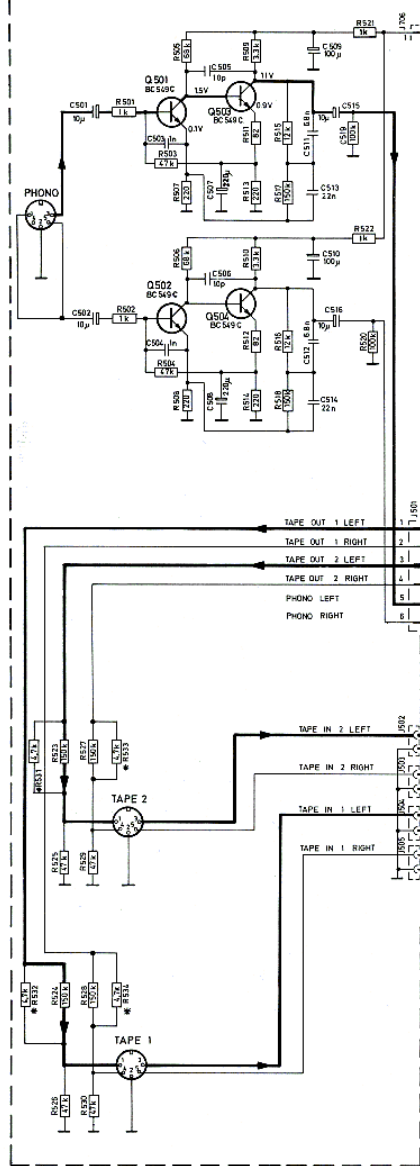

AM, measured without signal, and tuned to 1 MHz

Tandbergs Radiofabrik A/S
SCHEMATIC
HF SECTION H 12
Tegn. nr. 44275-4
15-6-77 JOSSE
31-8-77 ØST
6-10-77 ØST
16-11-77 ØST
12-1-78 ØST

HF - SECTION NO. 44275

POWER AMP. AND INPUT CIRCUIT BOARD

PREAMP. BOARD