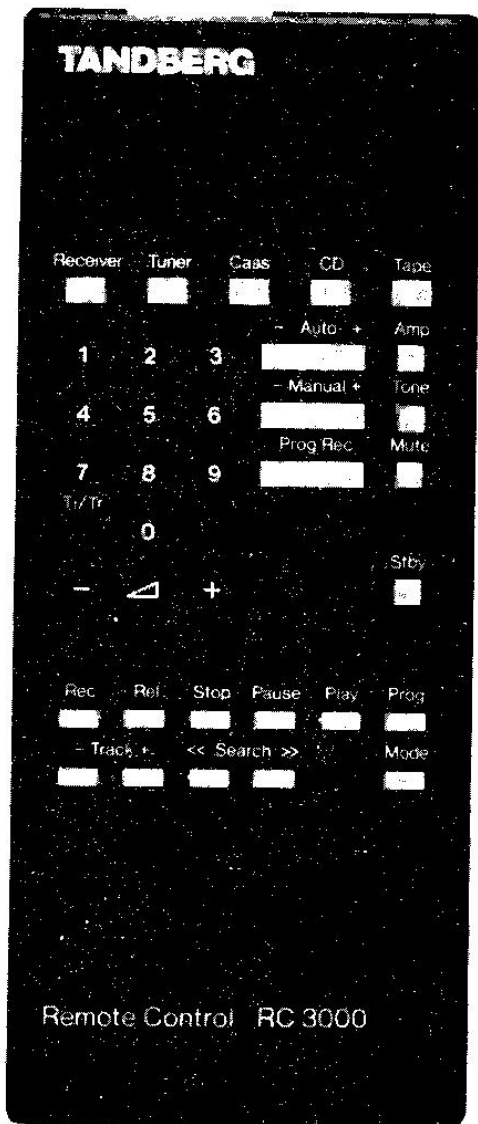

The set to be operated are selected with one of six pushbuttons.

Receiver/Tuner

Tuner operation includes 16 channel pre-select. Direct access to station by entering pre-set number (enter 1 and 6 for 16).

Features include auto/manual up/down tuning and mute.

Volume, tone defeat, program and record choice are operated from the remote control.

Pushing the Volume button actually operates a servo motor tuning the potmeter up or down.