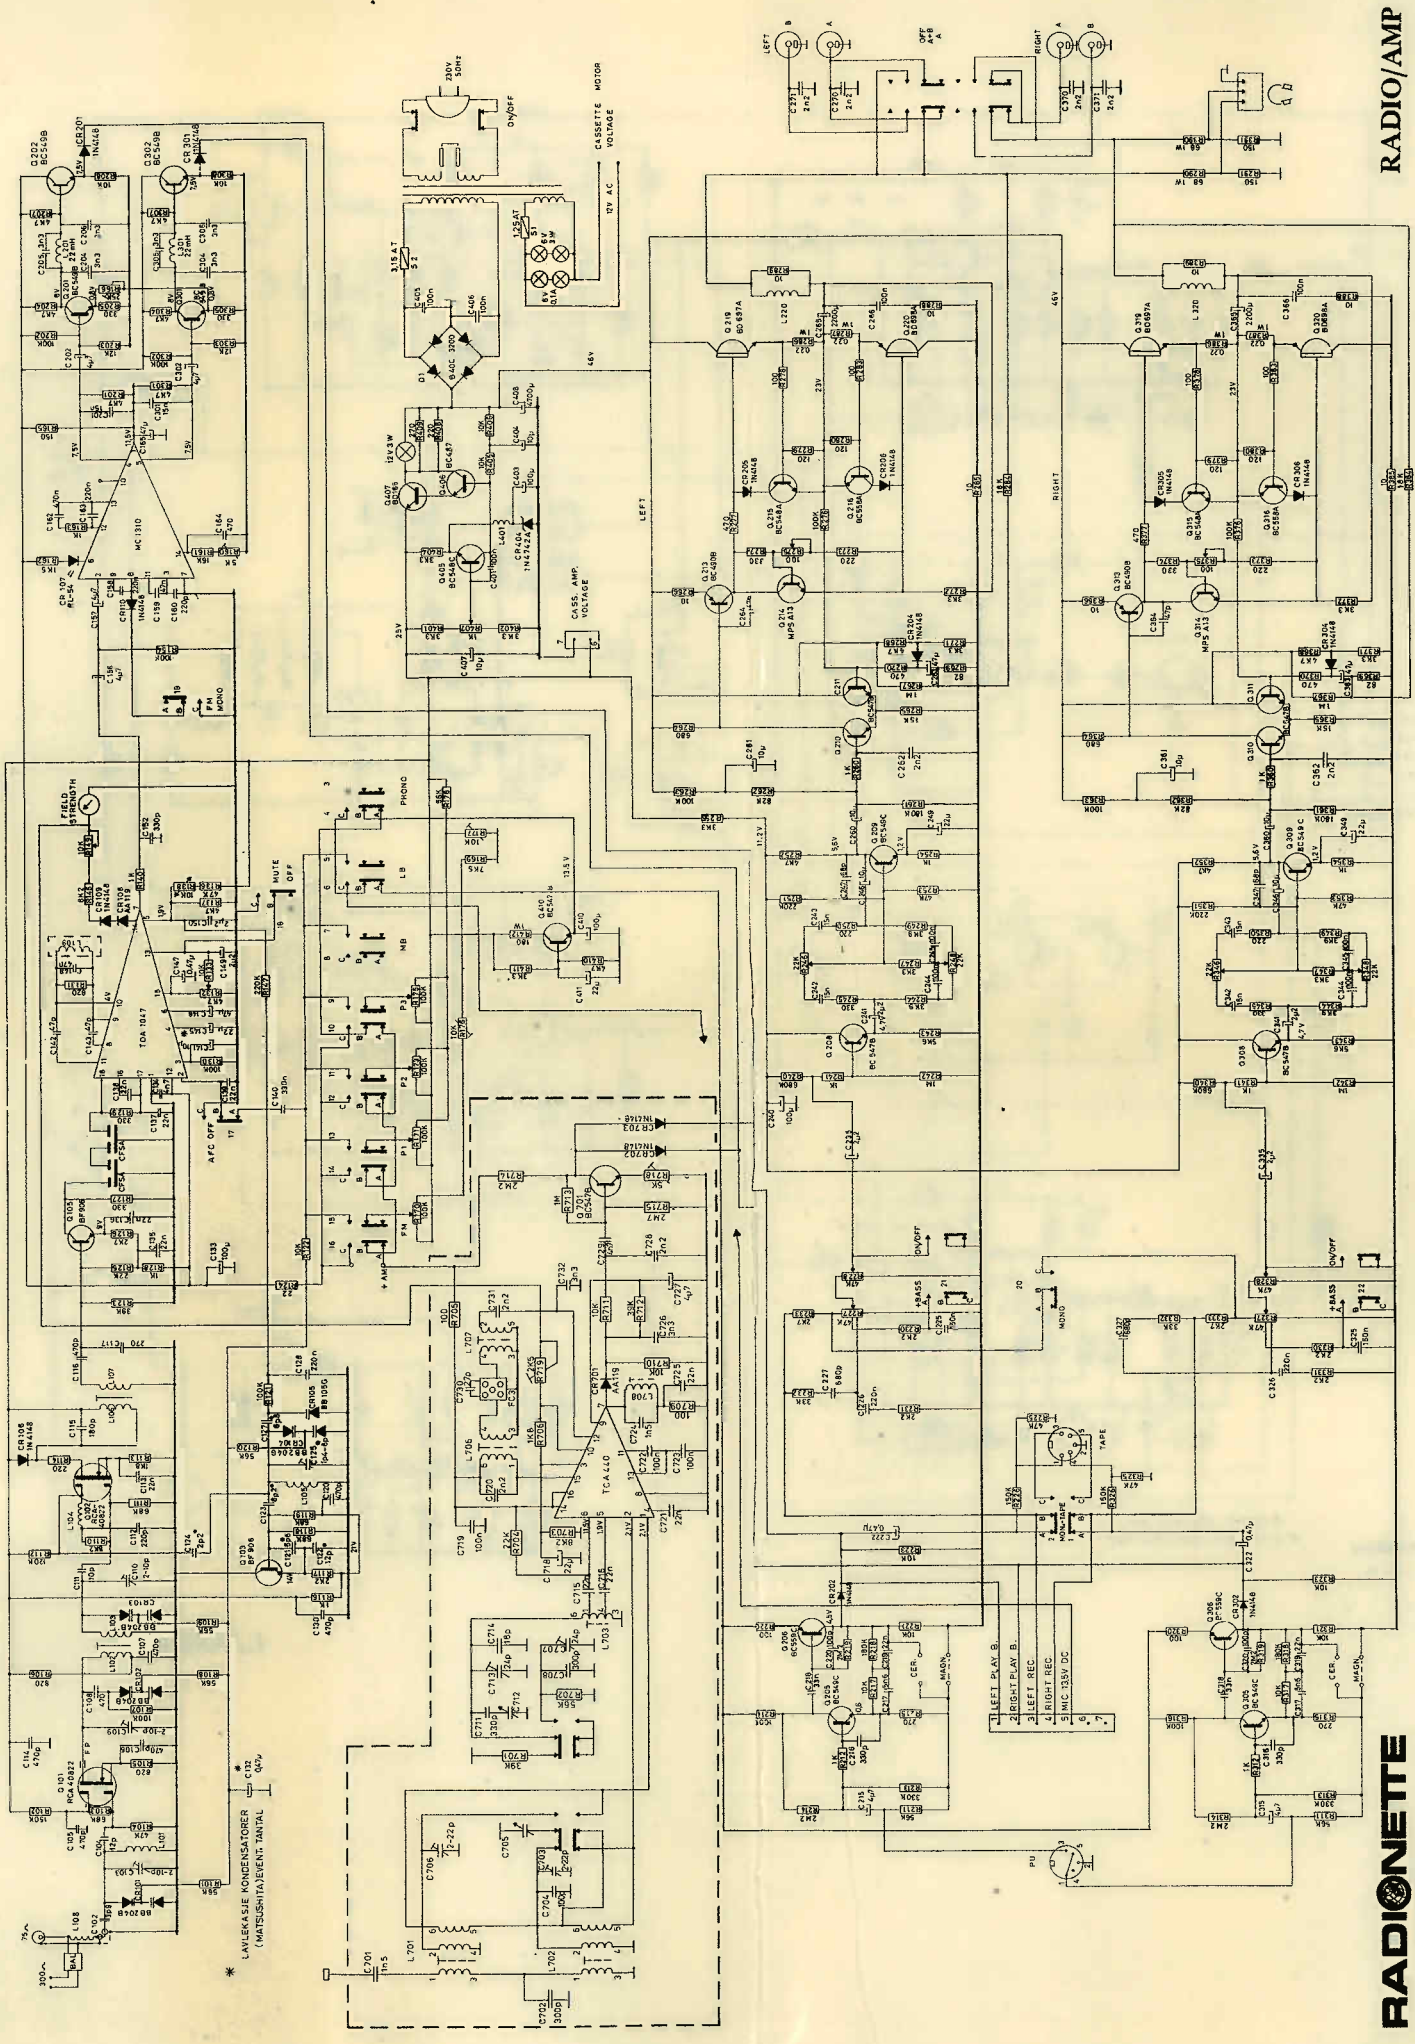

* RECORD MODE WITH AGC
 * * PLAYBACK LEVEL TEST TAPE

RADIONETE
 SM 230

CASSETTE

RADIO/AMP

RADIONETTE

SM 230

* LAVLEKSE KONDENSATORER (MATSUSHITA/JEANTAL)

- 1. LEFT PLAY B.
- 2. LEFT REC.
- 3. LEFT REC.
- 4. RIGHT REC.
- 5. SYNC 135V DC
- 6. TAPE