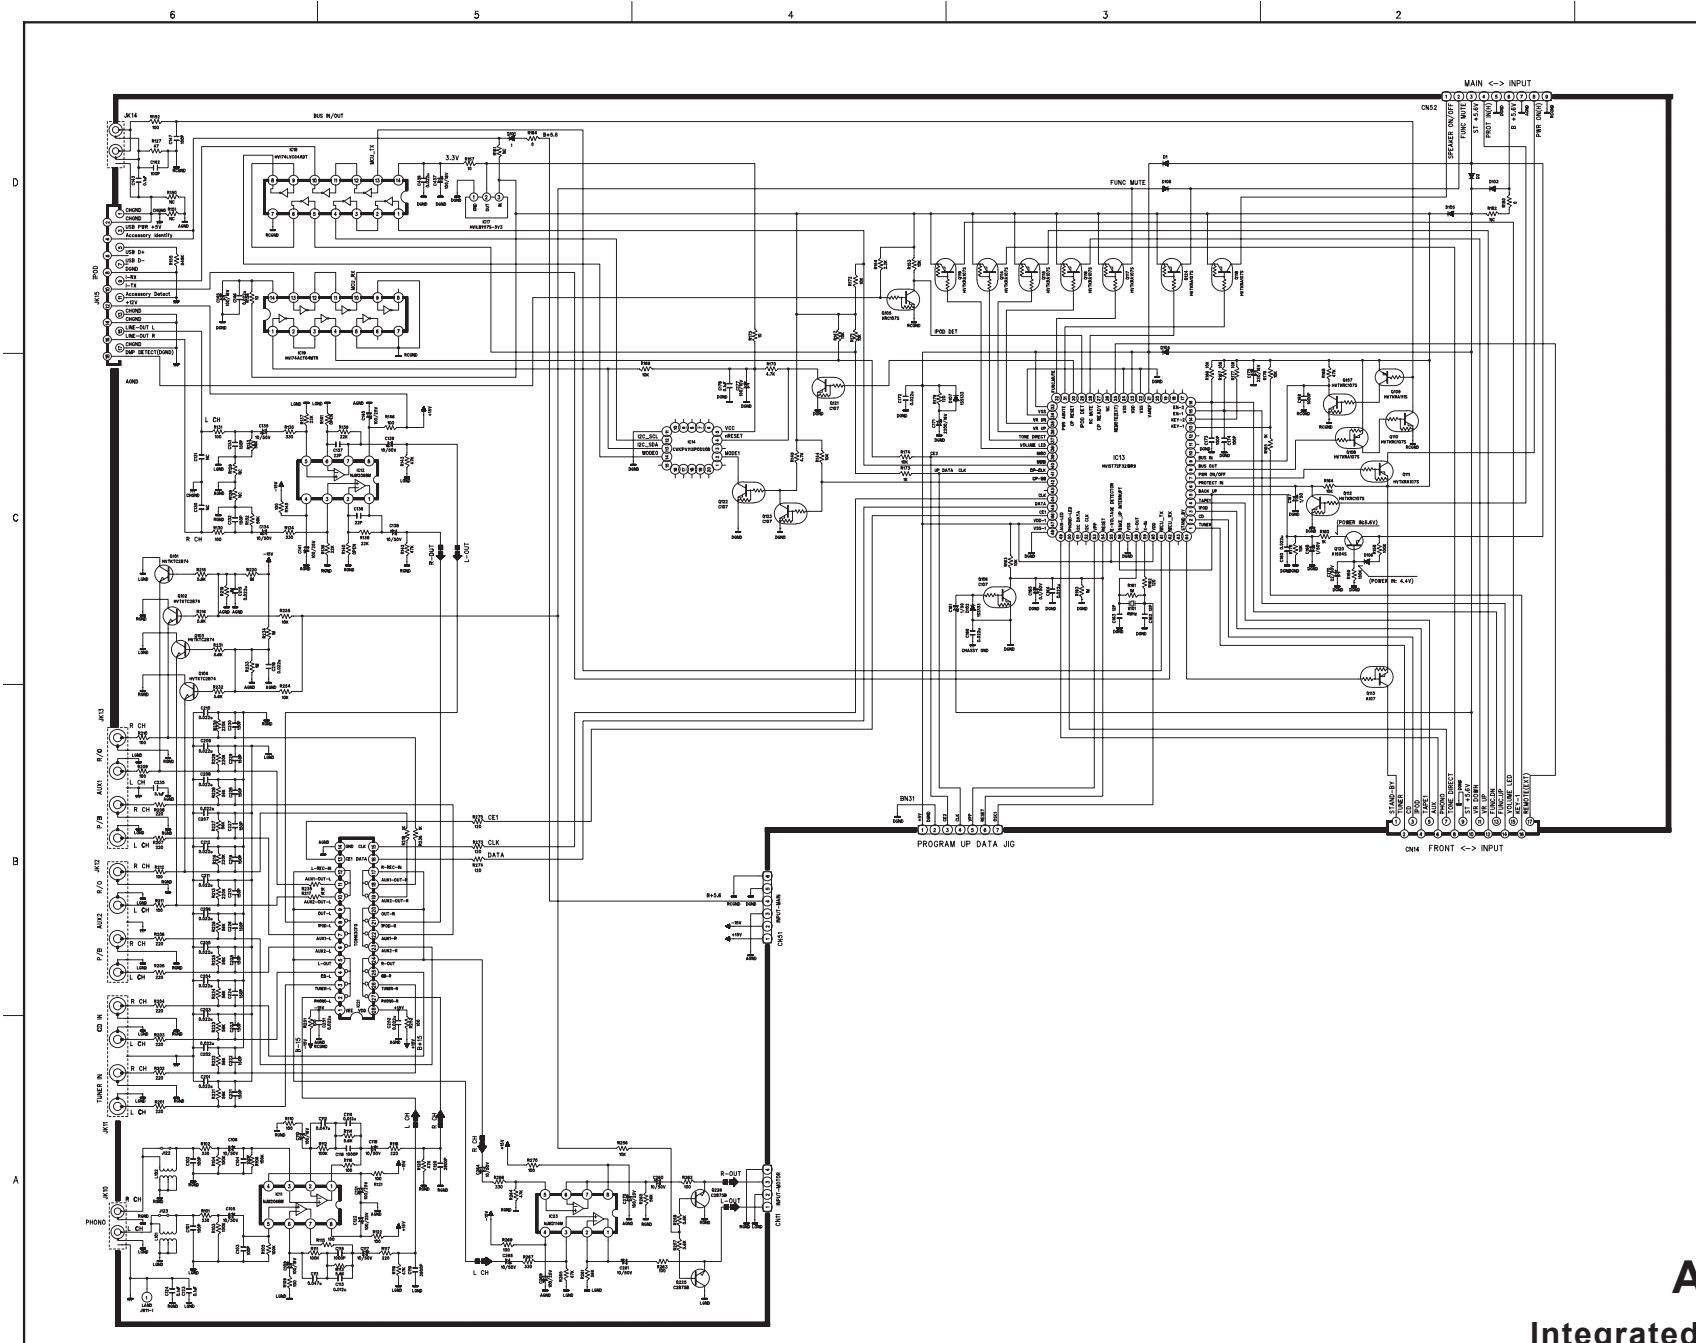

**A-H380**  
 Integrated Stereo Amplifier

**A-H380**  
Integrated Stereo Amplifier

# TEAC A-H380 INPUT PCB

**A-H380**  
Integrated Stereo Amplifier