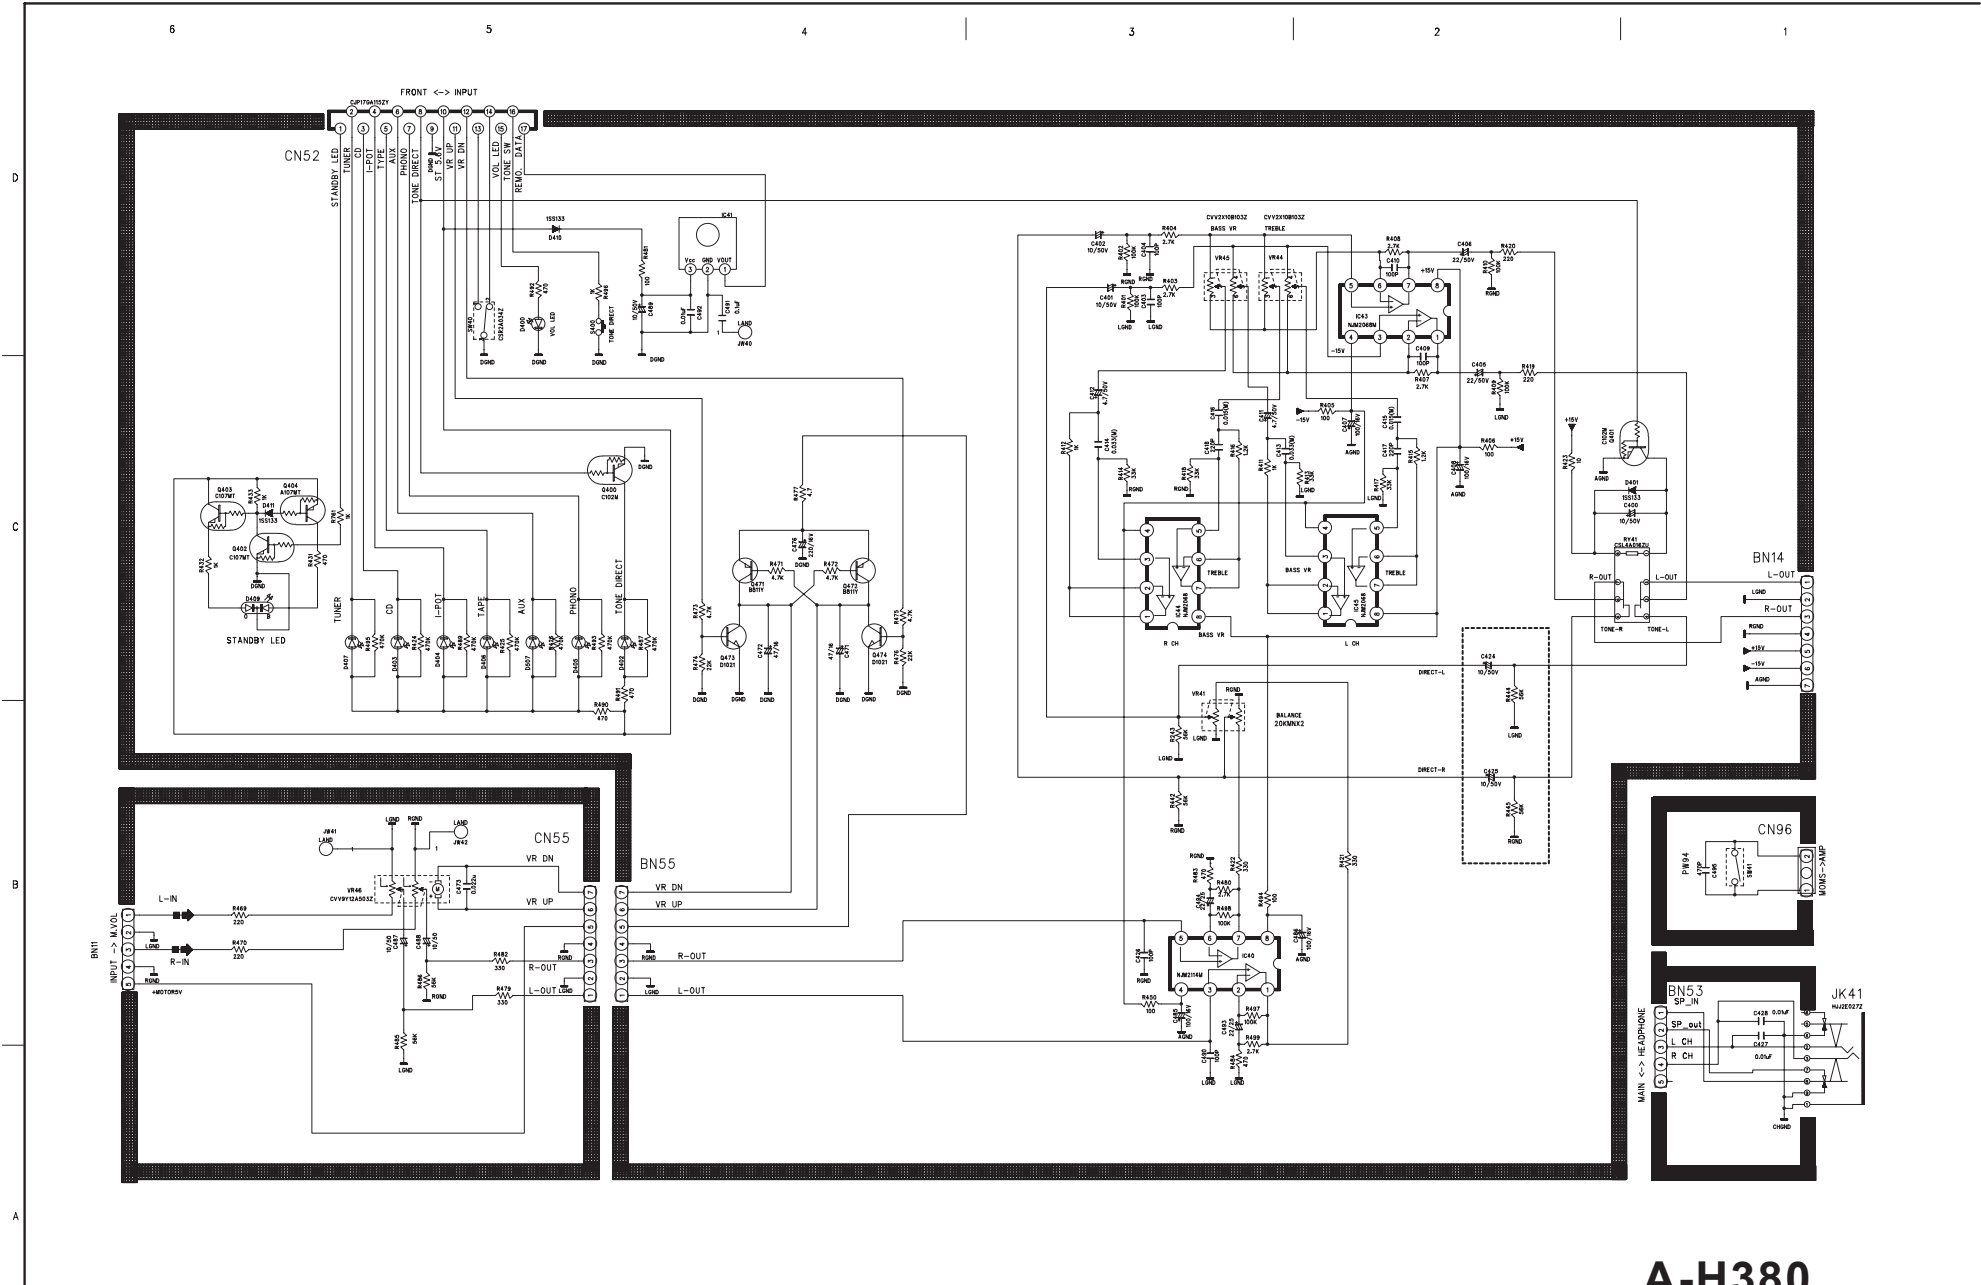

**A-H380**  
 Integrated Stereo Amplifier

**A-H380**  
Integrated Stereo Amplifier

# TEAC A-H380 INPUT PCB

**A-H380**  
Integrated Stereo Amplifier