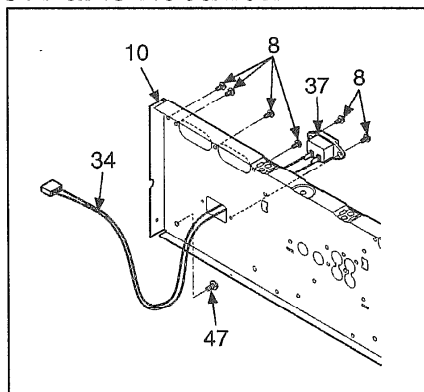

Colour

(N) Gold Type

Area

(GK) China.

Specifications (DIN 45 500)

Power AMP Section General

Power supply: For (E) area	AC 230 V, 50 Hz
--------------------------------------	-----------------

Power supply: For (GK) area	AC 220 V, 50Hz
---------------------------------------	----------------

Replacement Parts List

Ref. No.	Change of Parts No.		Part Name & Description	Remarks
	SE-A3000(E)	SE-A3000(GK)		
CABINET PART(S)				
10	RGR0272E-A	RGR0272C-A1	REAR PANEL	
37	RJS2A6702	SJS9231-1B	AC INLET	
48		SJS9231A	AC INLET COVER	
ACCESSORIES				
A1	RQT4617-E	RQT4622-K	OPERATING INSTRUCTIONS	<ID>
A2 Δ	RJA0062-K	RJA0055-K	AC POWER SUPPLY CORD	
PACKING MATERIAL(S)				
P1	RPG4057	RPG4058	PACKING CASE	

The "<ID>" mark in Remarks indicates language of operating instructions.

<ID> : Chinese

Cabinet Parts Location

SE-A3000(E)

SE-A3000(GK)

⚠ WARNING

This service information is designed for experienced repair technicians only and is not designed for use by the general public. It does not contain warnings or cautions to advise non-technical individuals of potential dangers in attempting to service a product. Products powered by electricity should be serviced or repaired only by experienced professional technicians. Any attempt to service or repair the product or products dealt with in this service information by anyone else could result in serious injury or death.