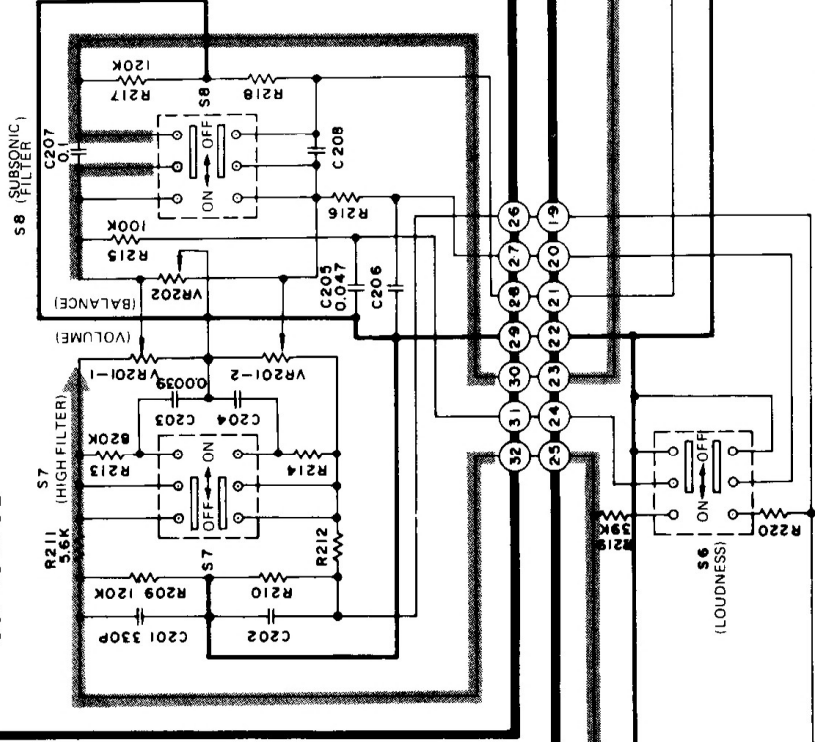

GND

(Lch) PHONO
TUNER
AUX

(Rch) PHONO
TUNER
AUX

(Lch) REC OUT
TAPE 2
L PLAY
BACK
REC OUT
TAPE 1
L PLAY
BACK

(Rch) REC OUT
TAPE 2
L PLAY
BACK
REC OUT
TAPE 1
L PLAY
BACK

REC/PLAY

S1-1 (PHONO)
S1-2 (TUNER)
S1-3 (AUX)
S3-1
S3-2
S3-3
S2 (TAPE MONITOR)
TAPE 1 SOURCE
TAPE 2

A B C D E F

SUP 18970B

SUP 18970A

0301.302
2SA1123
PRE DRIVE

0301.302
20A90

0301.304
2-0A99