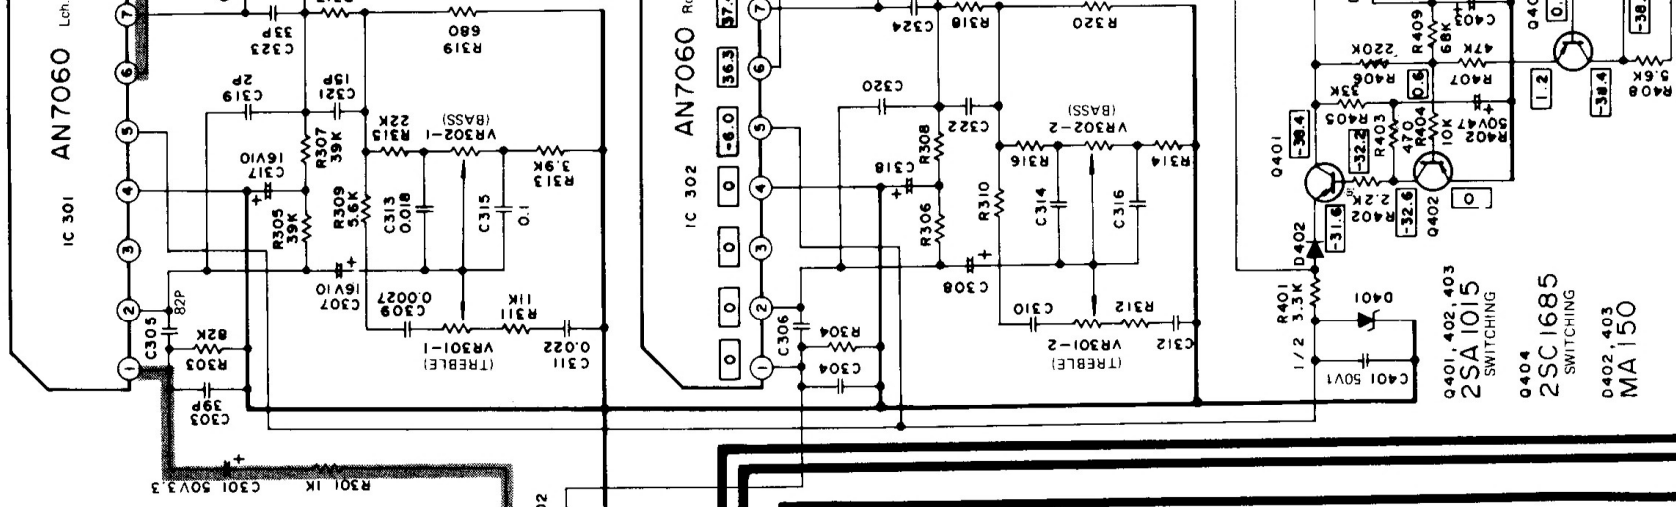

GND

(Lch) PHONO
TUNER
AUX

(Rch) PHONO
TUNER
AUX

(Lch) REC OUT
TAPE 2
L PLAY
BACK
REC OUT
TAPE 1
L PLAY
BACK

(Rch) REC OUT
TAPE 2
L PLAY
BACK
REC OUT
TAPE 1
L PLAY
BACK

REC/PLAY

S1-1 (PHONO)
S1-2 (TUNER)
S1-3 (AUX)
S3-1
S3-2
S3-3
S2 (TAPE MONITOR)
TAPE 1 SOURCE
TAPE 2

A B C D E F

SUP 18970B

SUP 18970A

0301.302
2SA1123
PRE DRIVE

0301.302
20A90

0301.304
2-0A99