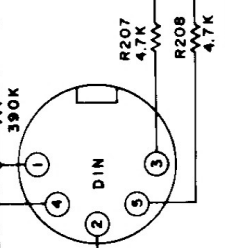

GND

(Lch) PHONO
TUNER
AUX

(Rch) PHONO
TUNER
AUX

(Lch) REC OUT
TAPE 2
L PLAY
BACK
REC OUT
TAPE 1
L PLAY
BACK

(Rch) REC OUT
TAPE 2
L PLAY
BACK
REC OUT
TAPE 1
L PLAY
BACK

REC/PLAY

S1-1 (PHONO)
S1-2 (TUNER)
S1-3 (AUX)
S3-1
S3-2
S3-3
S2 (TAPE MONITOR)
TAPE 1 SOURCE
TAPE 2

A B C D E F

SUP 18970B

SUP 18970A

0301.302
2SA1123
PRE DRIVE

0301.302
20A90

0301.304
2-0A99