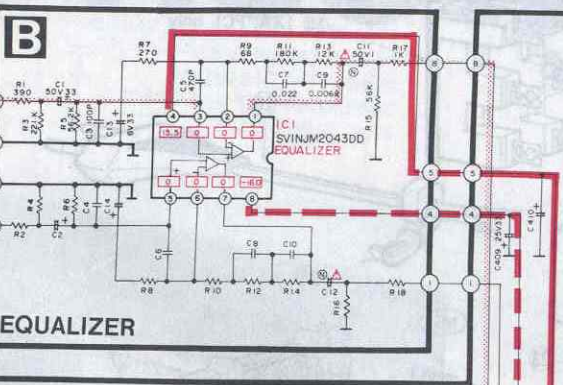

D Level Meter

G POWER AMPLIFIER, MUTING AND POWER SUPPLY

H SPEAKER TERMINAL

E LEVEL METER CONTROL

GROUND POINT

A INPUT/OUTPUT TERMINAL

Left Channel Phono Signal

C SELECTOR SWITCH

(L ch)

TUNER

CD/AUX /VIDEO

REC OUT TAPE 1

PLAYBACK

REC OUT TAPE 2/EXT

PLAYBACK

(R ch)

TUNER

CD/AUX /VIDEO

REC OUT TAPE 1

PLAYBACK

REC OUT TAPE 2/EXT

PLAYBACK

FL Level Meter

E VOLUME CONTROL

FL Balance Bar Switch

FL Tone Bass Bar Switch Treble

Level Meter Signal

G POWER

Voltage

F