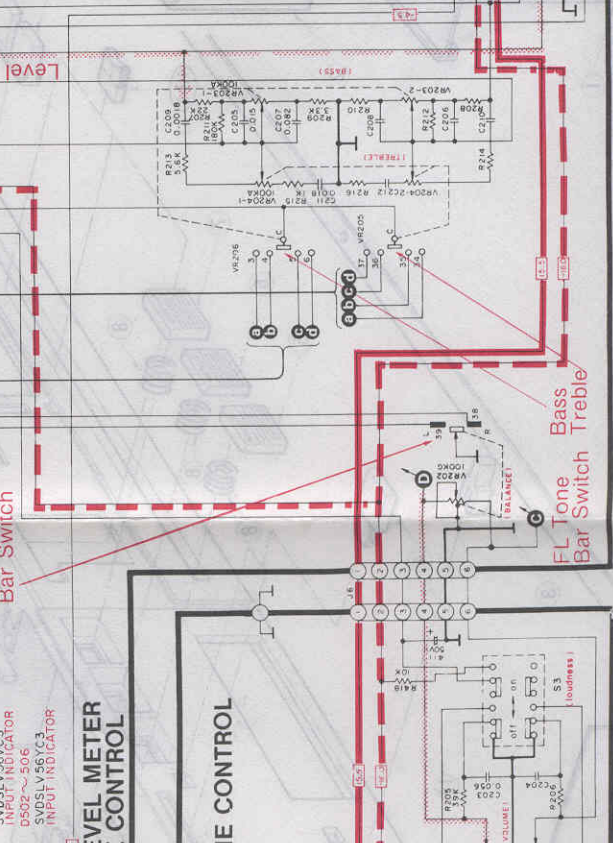

D Level Meter

G POWER AMPLIFIER, MUTING AND POWER SUPPLY

H SPEAKER TERMINAL

E LEVEL METER CONTROL

GROUND POINT

A INPUT/OUTPUT TERMINAL

Left Channel Phono Signal

C SELECTOR SWITCH

(L ch)

TUNER

CD/AUX /VIDEO

REC OUT TAPE 1

PLAYBACK

REC OUT TAPE 2/EXT

PLAYBACK

(R ch)

TUNER

CD/AUX /VIDEO

REC OUT TAPE 1

PLAYBACK

REC OUT TAPE 2/EXT

PLAYBACK

FL Level Meter

E VOLUME CONTROL

FL Balance Bar Switch

FL Tone Bass Bar Switch Treble

Level Meter Signal

G POWER

Voltage

F