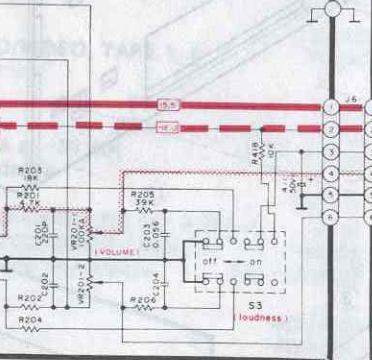

D Level Meter

G POWER AMPLIFIER, MUTING AND POWER SUPPLY

H SPEAKER TERMINAL

E LEVEL METER CONTROL

GROUND POINT

A INPUT/OUTPUT TERMINAL

Left Channel Phono Signal

C SELECTOR SWITCH

(L ch)

TUNER

CD/AUX /VIDEO

REC OUT TAPE 1

PLAYBACK

REC OUT TAPE 2/EXT

PLAYBACK

(R ch)

TUNER

CD/AUX /VIDEO

REC OUT TAPE 1

PLAYBACK

REC OUT TAPE 2/EXT

PLAYBACK

FL Level Meter

E VOLUME CONTROL

FL Balance Bar Switch

FL Tone Bass Bar Switch Treble

Level Meter Signal

G POWER

Voltage

F