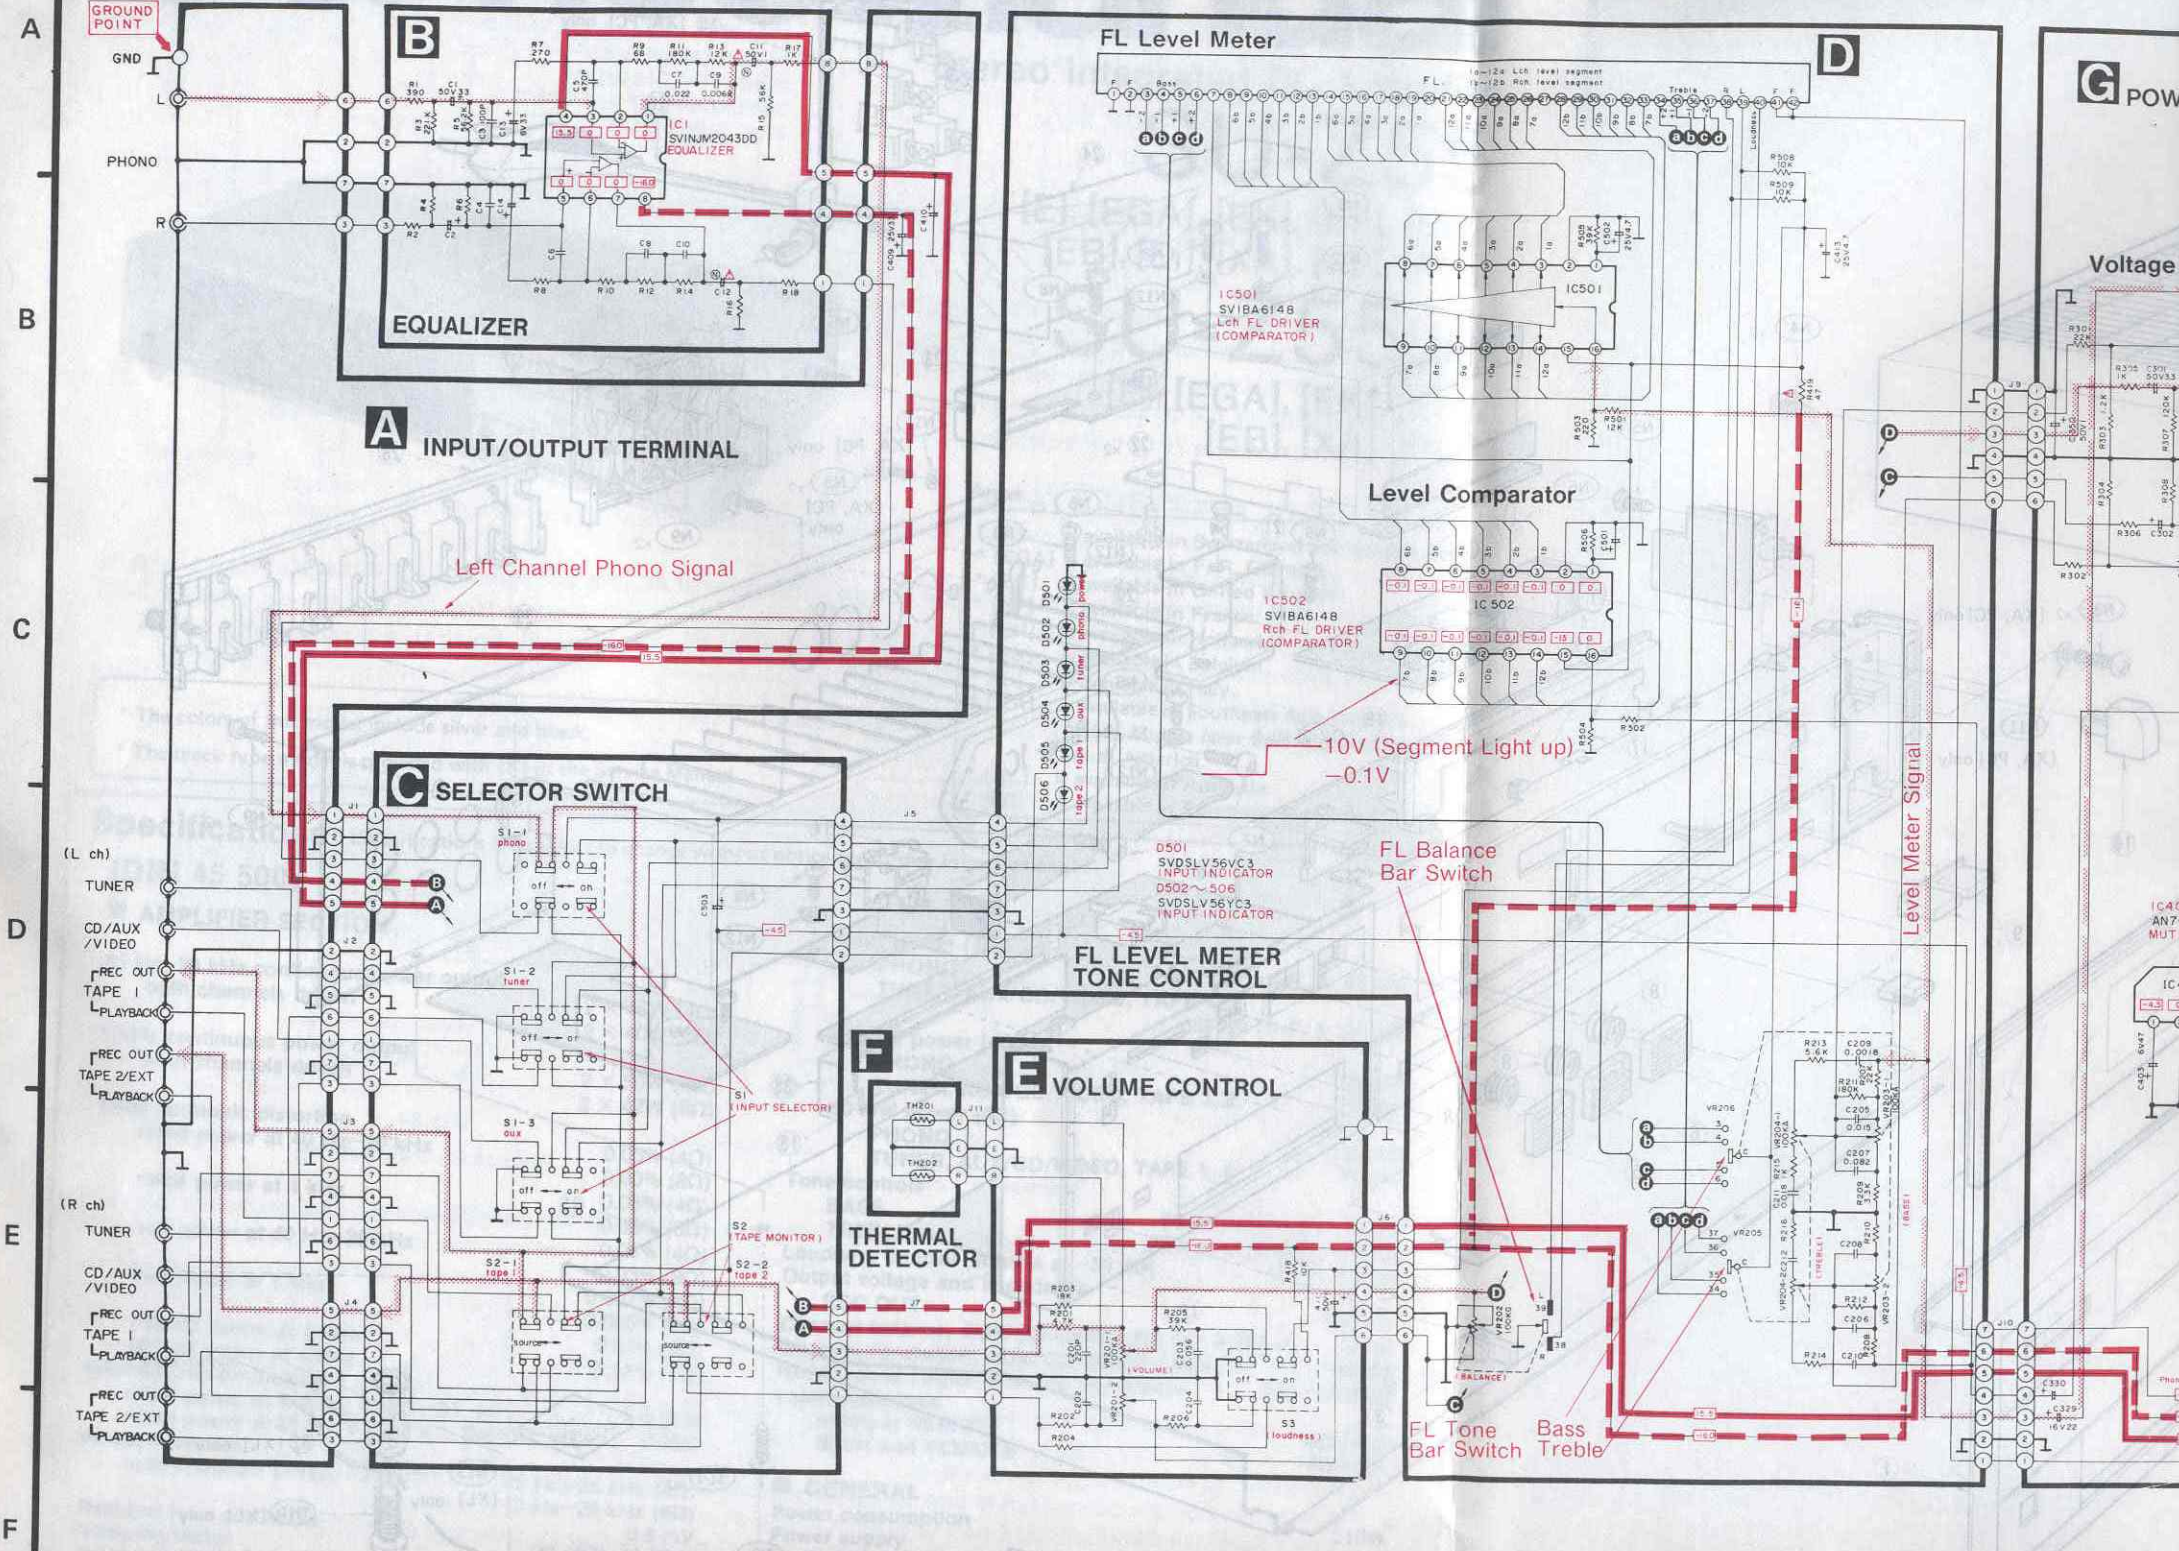

D Level Meter

G POWER AMPLIFIER, MUTING AND POWER SUPPLY

H SPEAKER TERMINAL

E LEVEL METER CONTROL

GROUND POINT

A INPUT/OUTPUT TERMINAL

Left Channel Phono Signal

C SELECTOR SWITCH

(L ch)

TUNER

CD/AUX /VIDEO

REC OUT TAPE 1

PLAYBACK

REC OUT TAPE 2/EXT

PLAYBACK

(R ch)

TUNER

CD/AUX /VIDEO

REC OUT TAPE 1

PLAYBACK

REC OUT TAPE 2/EXT

PLAYBACK

FL Level Meter

E VOLUME CONTROL

FL Balance Bar Switch

FL Tone Bass Bar Switch Treble

Level Meter Signal

G POWER

Voltage

F