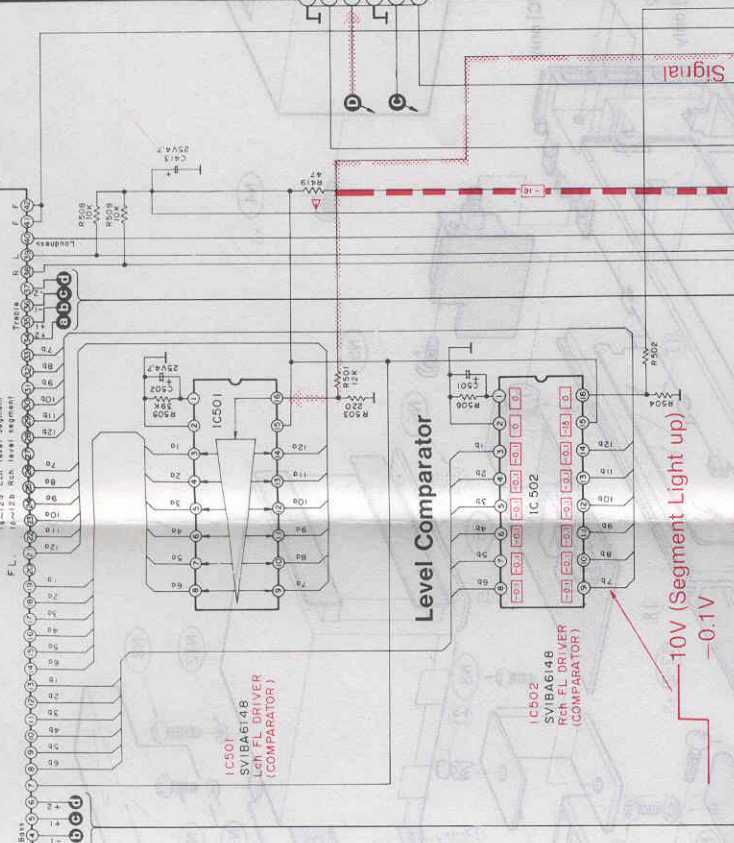

D Level Meter

G POWER AMPLIFIER, MUTING AND POWER SUPPLY

H SPEAKER TERMINAL

E LEVEL METER CONTROL

GROUND POINT

A INPUT/OUTPUT TERMINAL

Left Channel Phono Signal

C SELECTOR SWITCH

(L ch)

TUNER

CD/AUX /VIDEO

REC OUT TAPE 1

PLAYBACK

REC OUT TAPE 2/EXT

PLAYBACK

(R ch)

TUNER

CD/AUX /VIDEO

REC OUT TAPE 1

PLAYBACK

REC OUT TAPE 2/EXT

PLAYBACK

FL Level Meter

E VOLUME CONTROL

FL Balance Bar Switch

FL Tone Bass Bar Switch Treble

Level Meter Signal

G POWER

Voltage

F