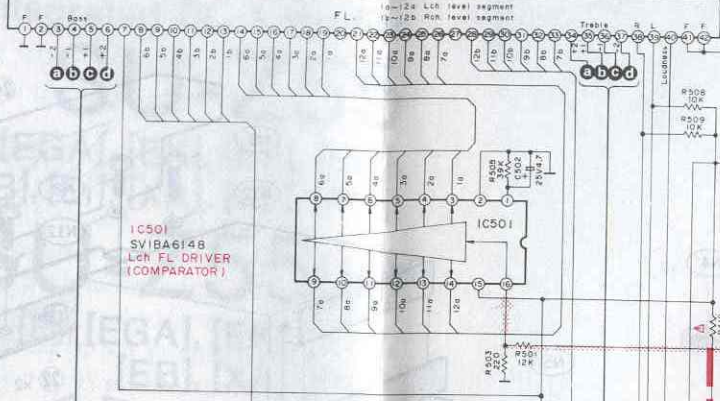

D Level Meter

G POWER AMPLIFIER, MUTING AND POWER SUPPLY

H SPEAKER TERMINAL

E LEVEL METER CONTROL

GROUND POINT

A INPUT/OUTPUT TERMINAL

Left Channel Phono Signal

C SELECTOR SWITCH

TUNER

CD/AUX /VIDEO

REC OUT TAPE 1

PLAYBACK

REC OUT TAPE 2/EXT

PLAYBACK

FL Level Meter

E VOLUME CONTROL

FL Balance Bar Switch

FL Tone Bass Bar Switch Treble

Level Meter Signal

G POWER

Voltage

F