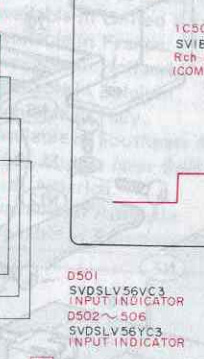

D Level Meter

G POWER AMPLIFIER, MUTING AND POWER SUPPLY

H SPEAKER TERMINAL

E LEVEL METER CONTROL

GROUND POINT

A INPUT/OUTPUT TERMINAL

Left Channel Phono Signal

C SELECTOR SWITCH

(L ch)

TUNER

CD/AUX /VIDEO

REC OUT TAPE 1

PLAYBACK

REC OUT TAPE 2/EXT

PLAYBACK

(R ch)

TUNER

CD/AUX /VIDEO

REC OUT TAPE 1

PLAYBACK

REC OUT TAPE 2/EXT

PLAYBACK

FL Level Meter

E VOLUME CONTROL

FL Balance Bar Switch

FL Tone Bass Bar Switch Treble

Level Meter Signal

G POWER

Voltage

F