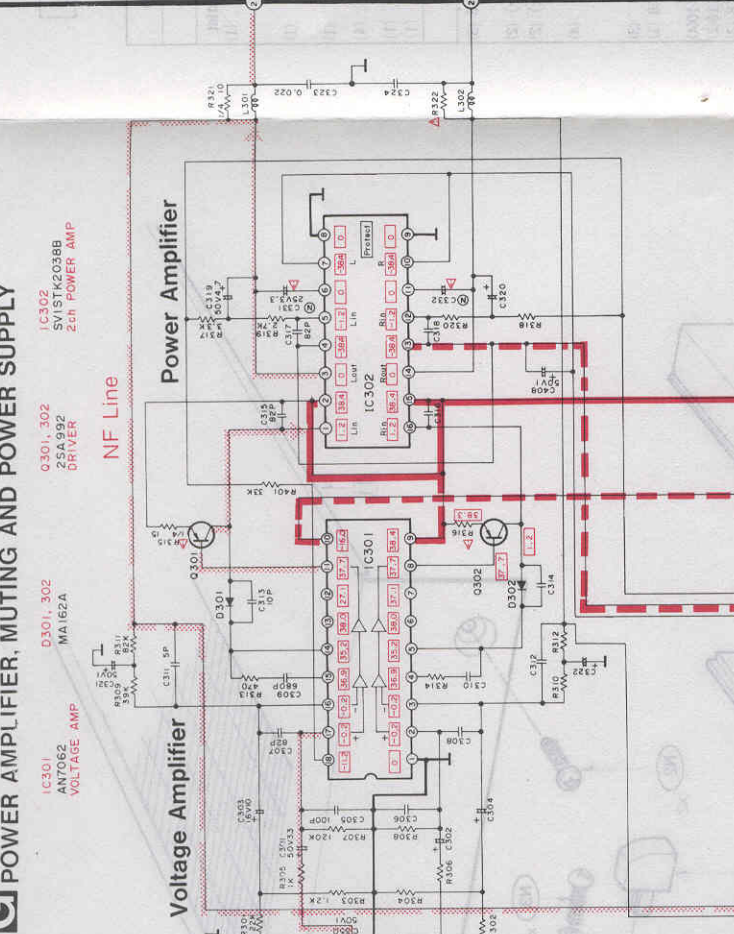

D Level Meter

G POWER AMPLIFIER, MUTING AND POWER SUPPLY

H SPEAKER TERMINAL

E LEVEL METER CONTROL

GROUND POINT

A INPUT/OUTPUT TERMINAL

Left Channel Phono Signal

C SELECTOR SWITCH

(L ch)

TUNER

CD/AUX /VIDEO

REC OUT TAPE 1

PLAYBACK

REC OUT TAPE 2/EXT

PLAYBACK

(R ch)

TUNER

CD/AUX /VIDEO

REC OUT TAPE 1

PLAYBACK

REC OUT TAPE 2/EXT

PLAYBACK

FL Level Meter

E VOLUME CONTROL

FL Balance Bar Switch

FL Tone Bass Bar Switch Treble

Level Meter Signal

G POWER

Voltage

F