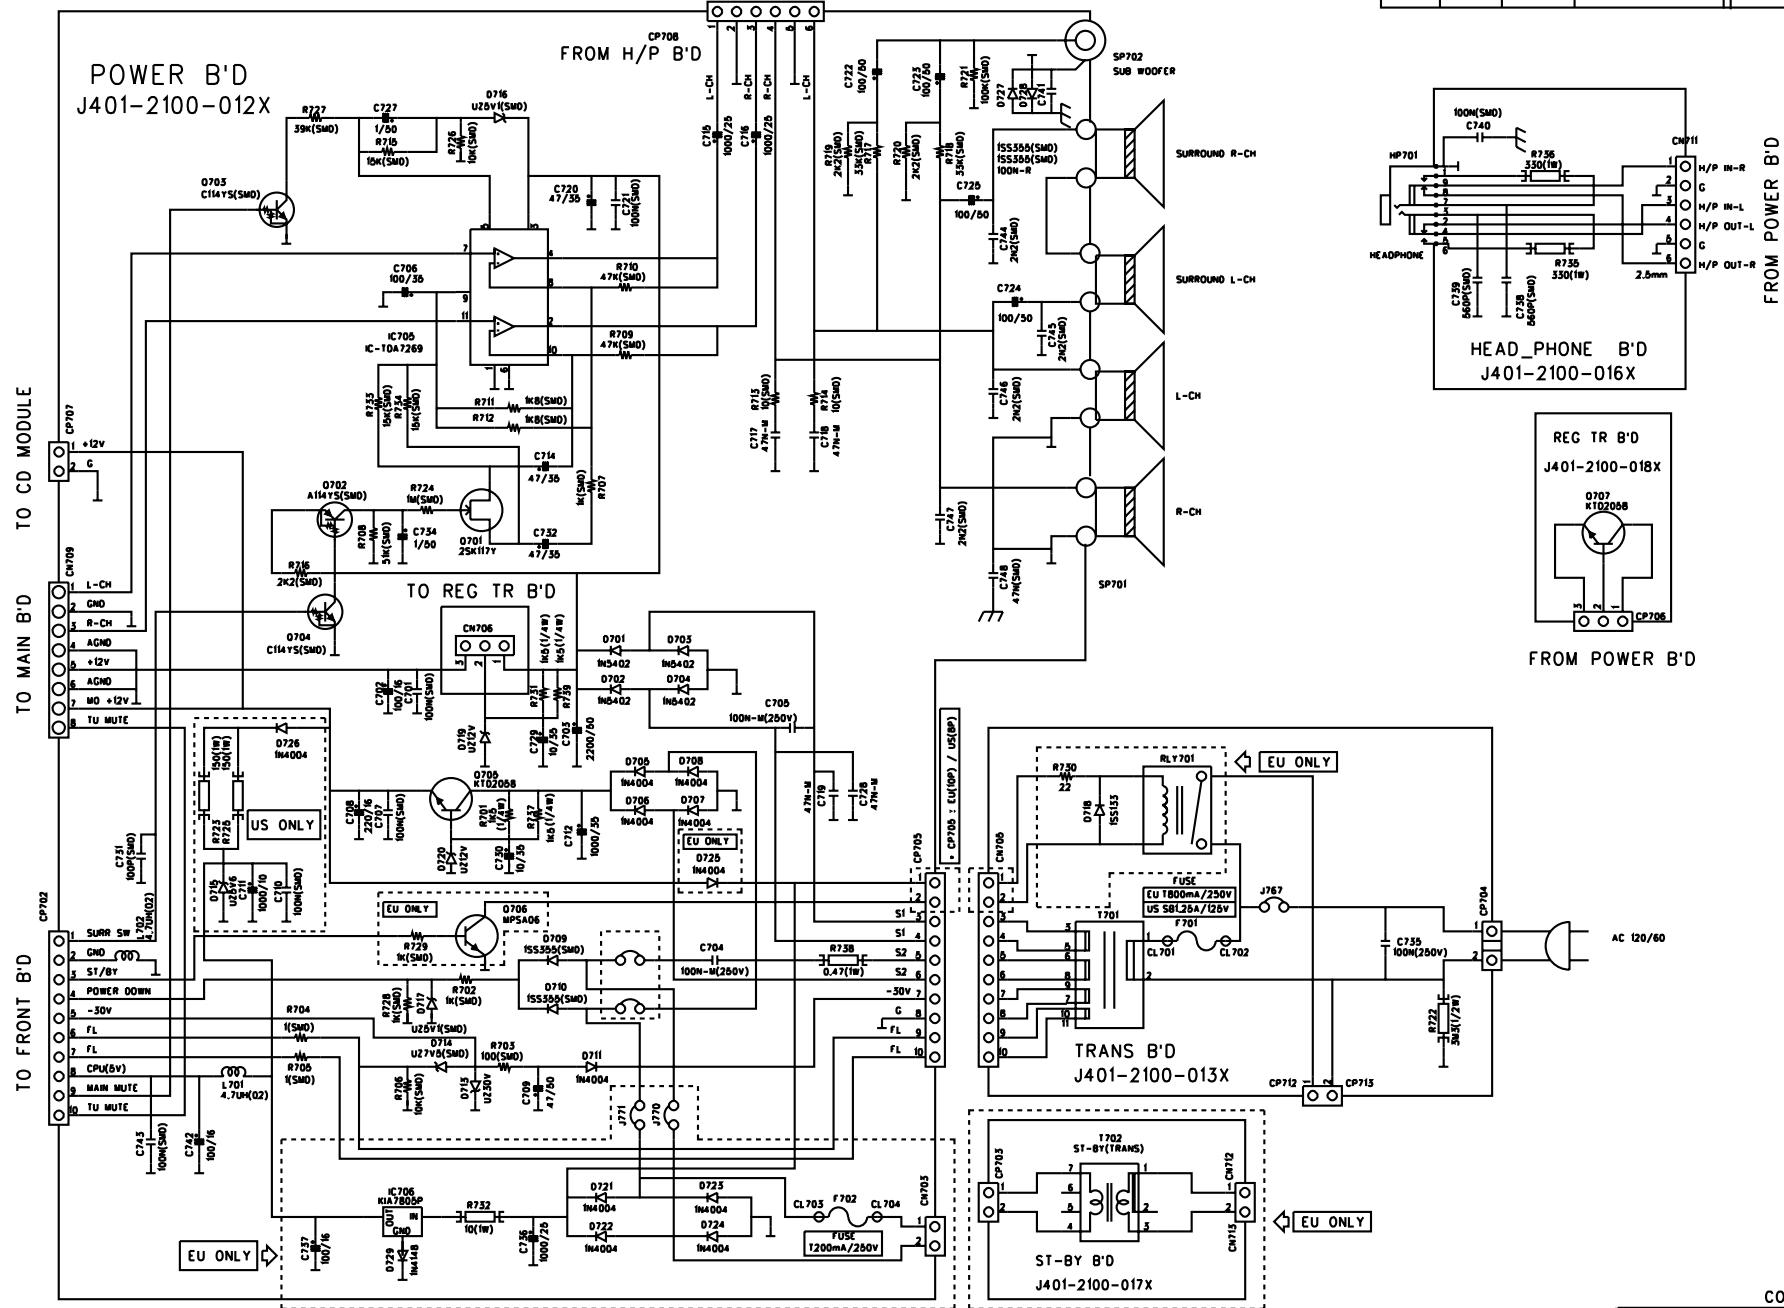

SCHEMATIC DIAGRAM

NO	DATE	POS.	CONTENTS	NO	DATE	POS.	CONTENTS

CONFIDENTIAL/CONTROL COPY				
FILENAME	CODE NO.	SHEET		
POWER				
MODEL	DESIGN	CHKD	CHKD	APPROVAL
CRKD2501				
DESIGN DATE				
1999.4.25				

J401-2100-010X