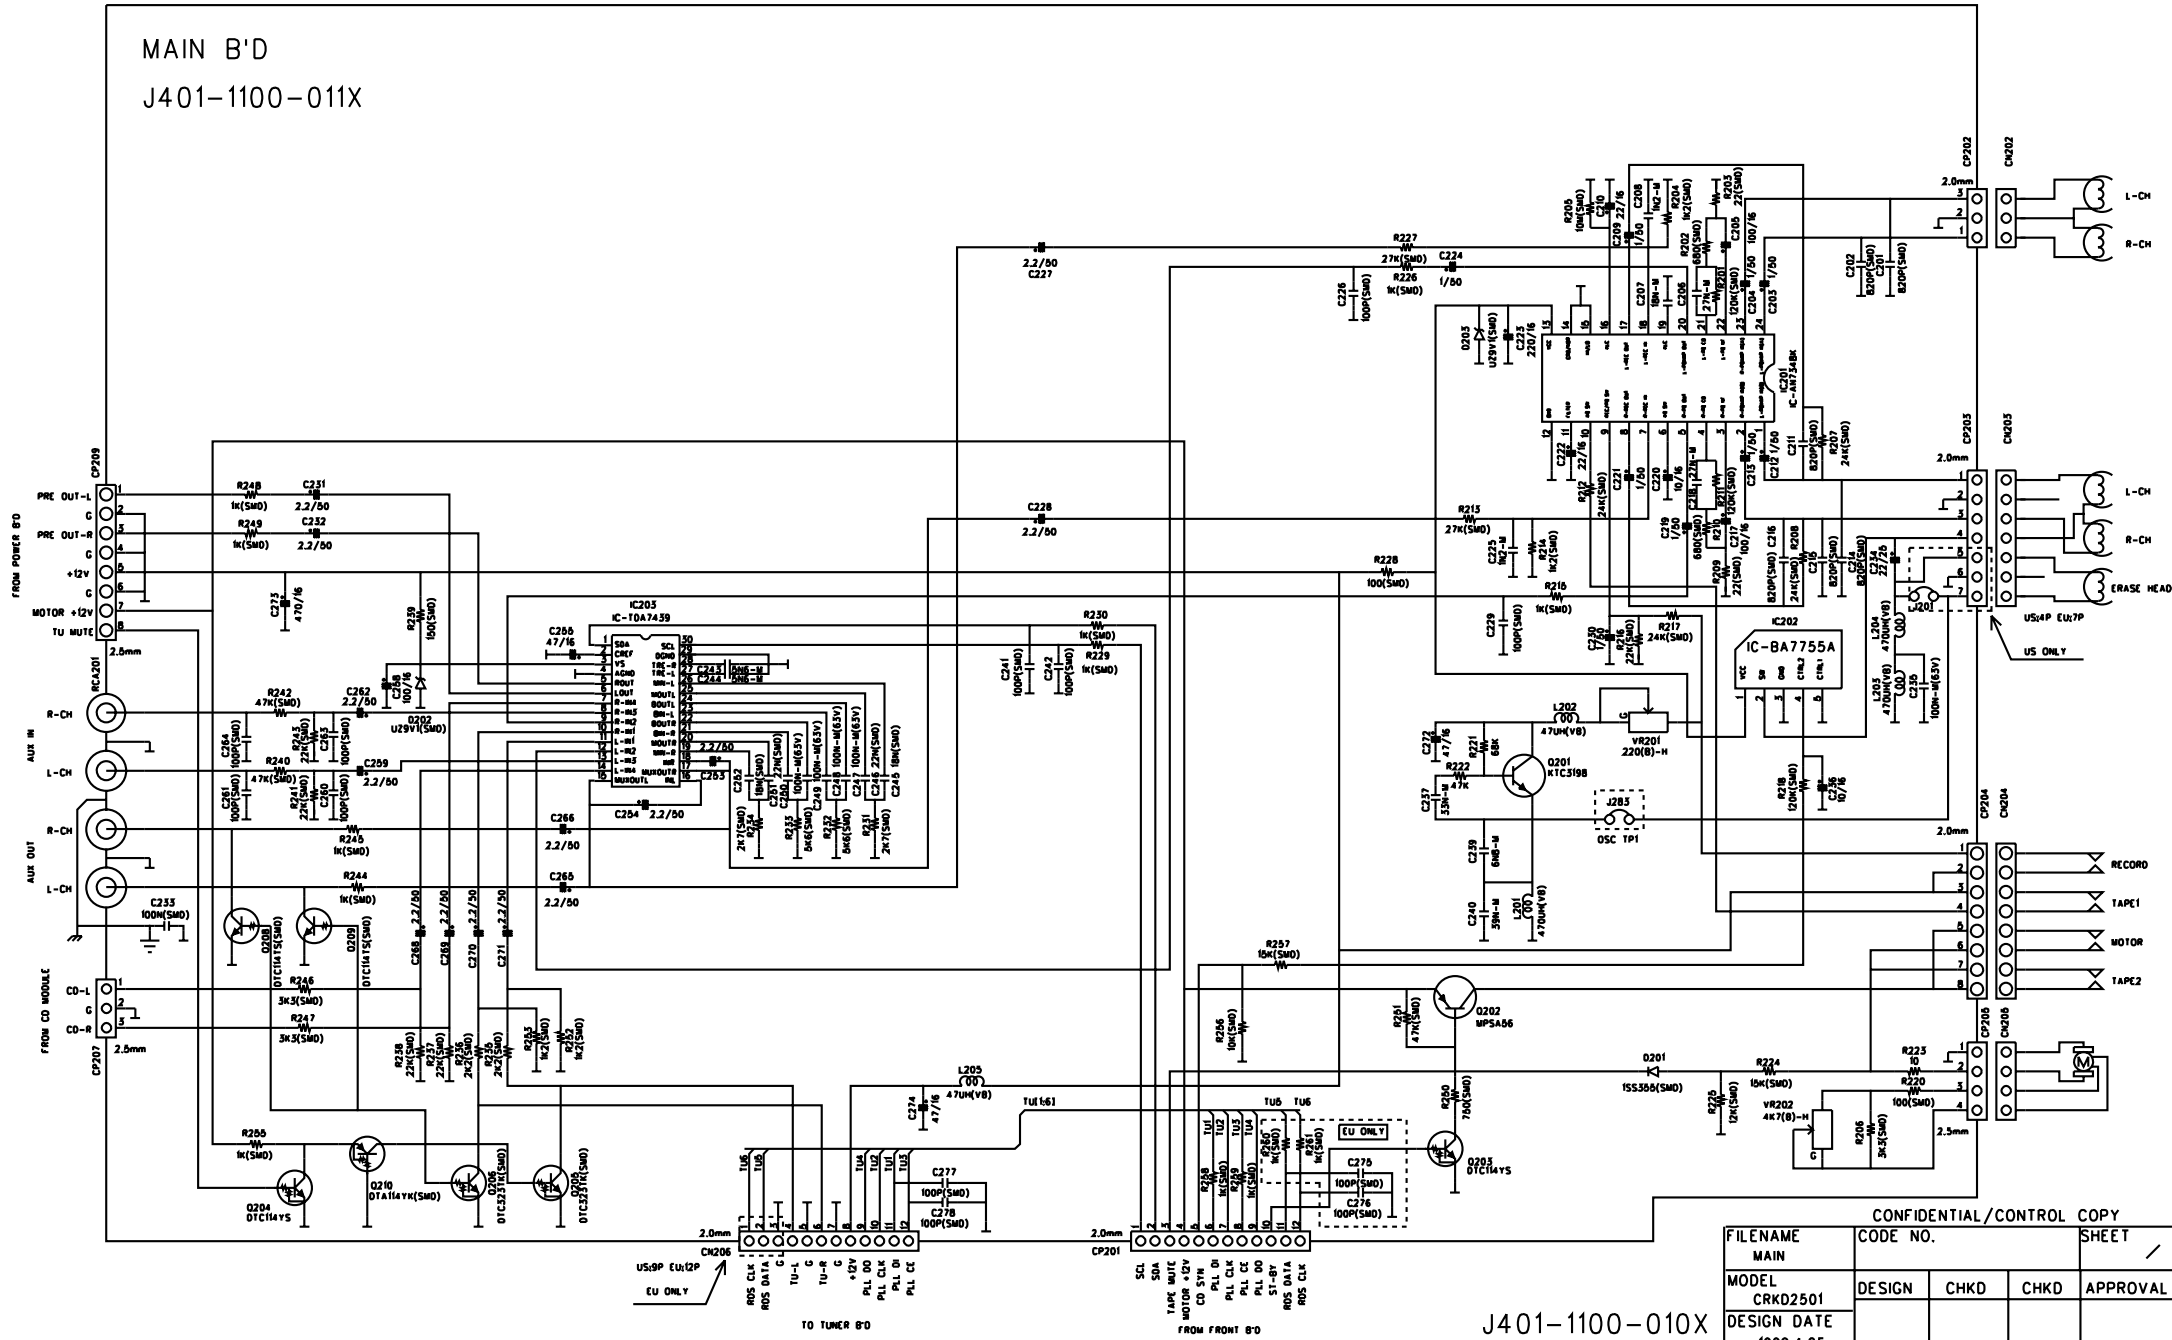

# SCHEMATIC DIAGRAM

NO	DATE	POS.	CONTENTS	NO	DATE	POS.	CONTENTS

J401-2100-010X

FROM POWER B'D

TO MAIN BD

FRONT B'D  
J401-2100-011X

Hour	FM	AM	LW
US 12	200h	10h	NO
EU 24	50h	9h	1h
LA 12	50h	10h	NO
KOR 12	10h	9h	NO

# SCHEMATIC DIAGRAM

NO	DATE	POS.	CONTENTS	NO	DATE	POS.	CONTENTS

MAIN B'D  
J401-1100-011X

CONFIDENTIAL/CONTROL COPY				
FILENAME	CODE NO.	SHEET		
MAIN		1		
MODEL	DESIGN	CHKD	CHKD	APPROVAL
CRKD2501				
DESIGN DATE				
1999.4.25				