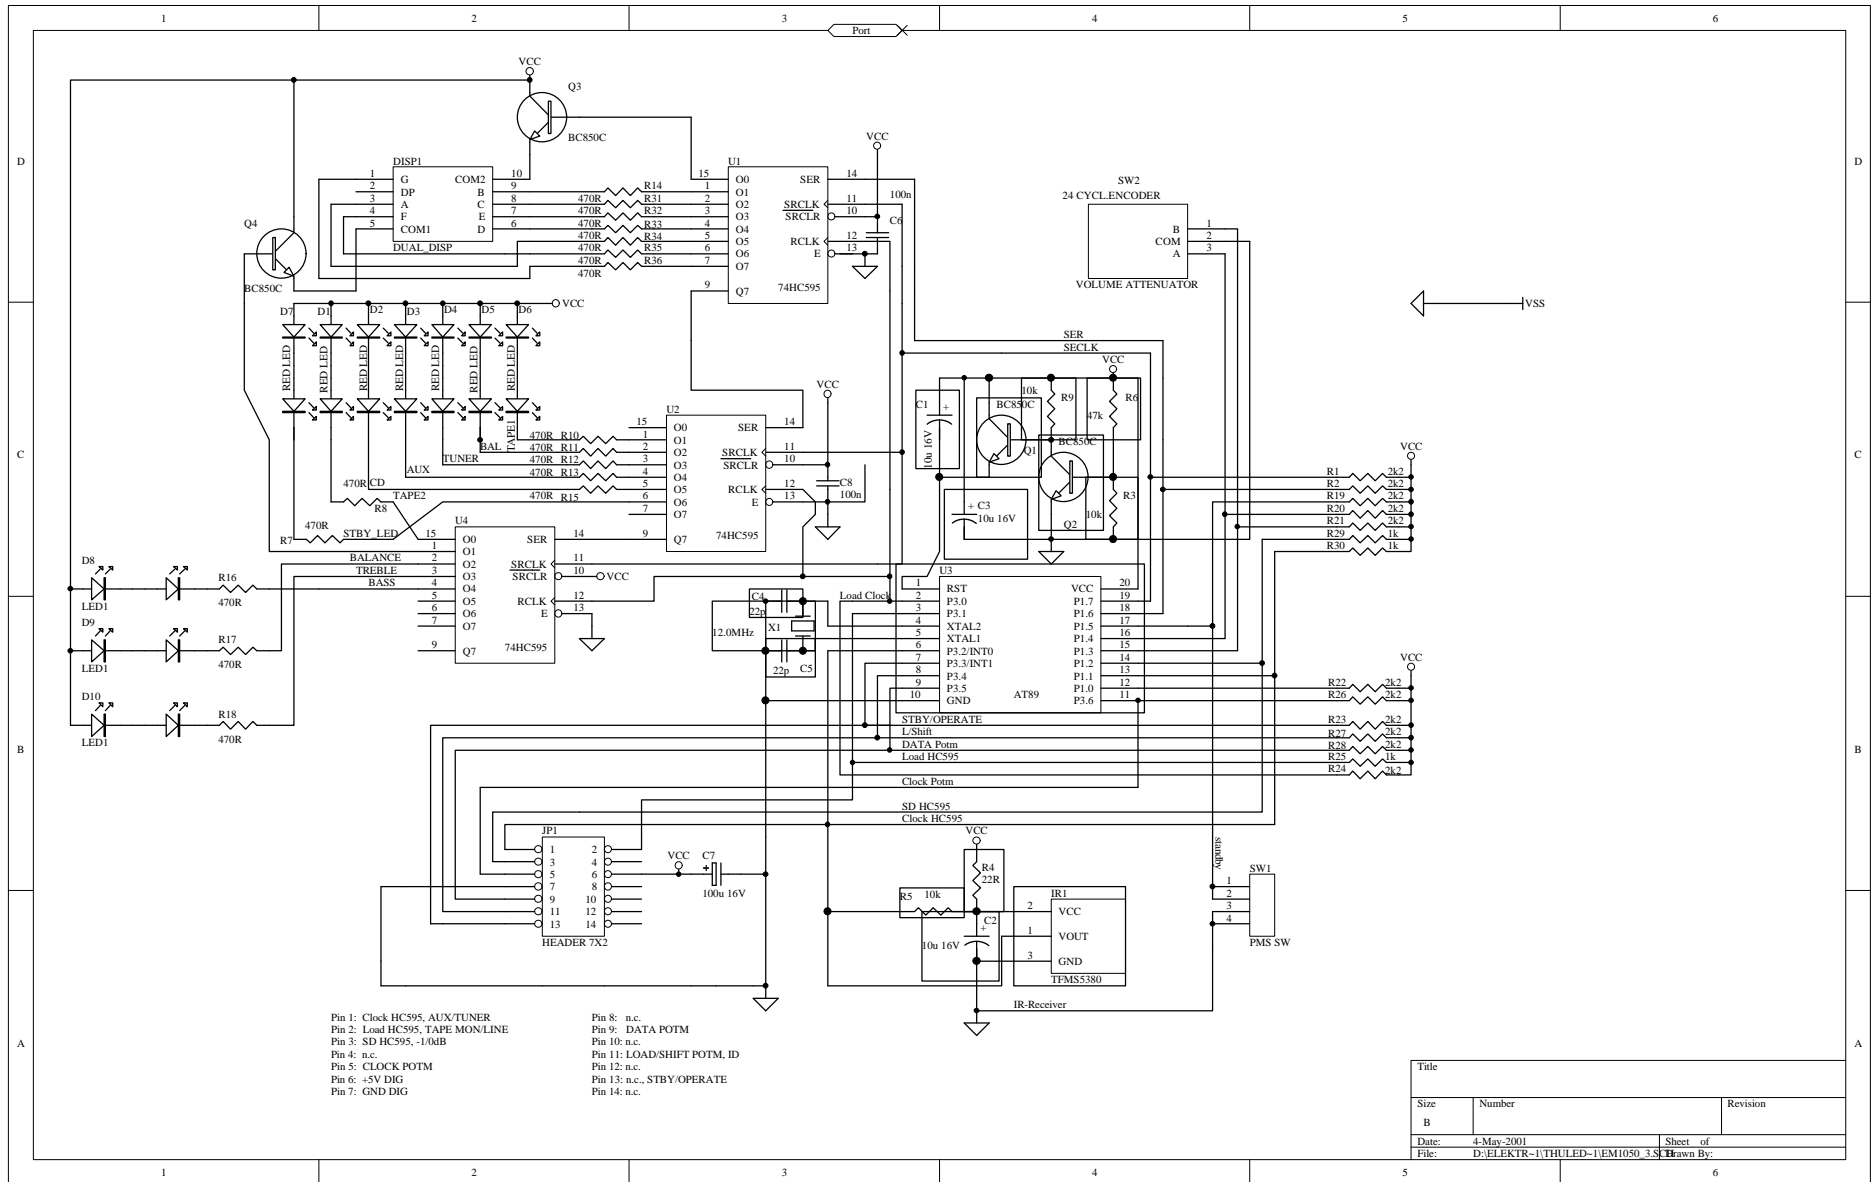

service manual for
Thule Audio

PR150B

Title		
Size	Number	Revision
B		
Date:	4-May-2001	Sheet of
File:	D:\ELEKTR-1\THULED-1\EM1050_3.S	
Drawn By:		

THULE AUDIO
EM1051 r.v.5

16 times 2.4x4.8mm slots

11n 01n 6n 8n

G1

- CONFIDENTIAL -

Title: IA60B Power Circuit
 Part: IA60B
 Rev: 1
 Date: 11/26/21
 Sheet 1 of 1