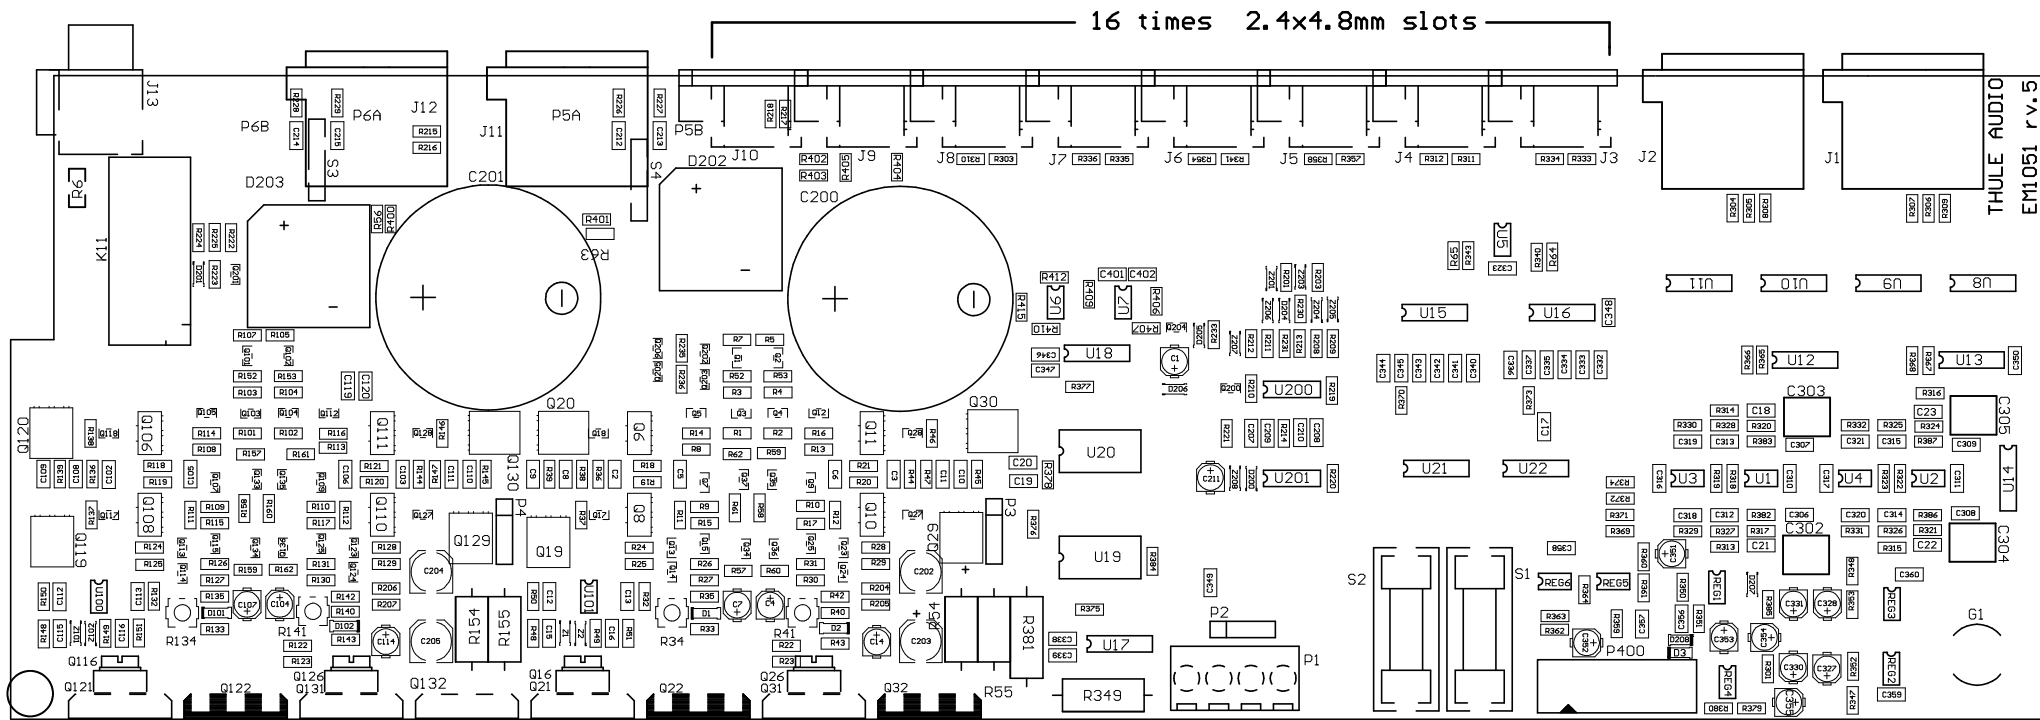

service manual for
Thule Audio

PR150B

Title		
Size	Number	Revision
B		
Date:	4-May-2001	Sheet of
File:	D:\ELEKTR-1\THULED-1\EM1050_3.S	
Drawn By:		

THULE AUDIO
EM1051 r.v.5

16 times 2.4x4.8mm slots

11n 01n 6n 8n

G1

- CONFIDENTIAL -

Title: IA60B Power Circuit
 Part: IA60B
 Rev: 1
 Date: 11/26/21
 Sheet 1 of 1