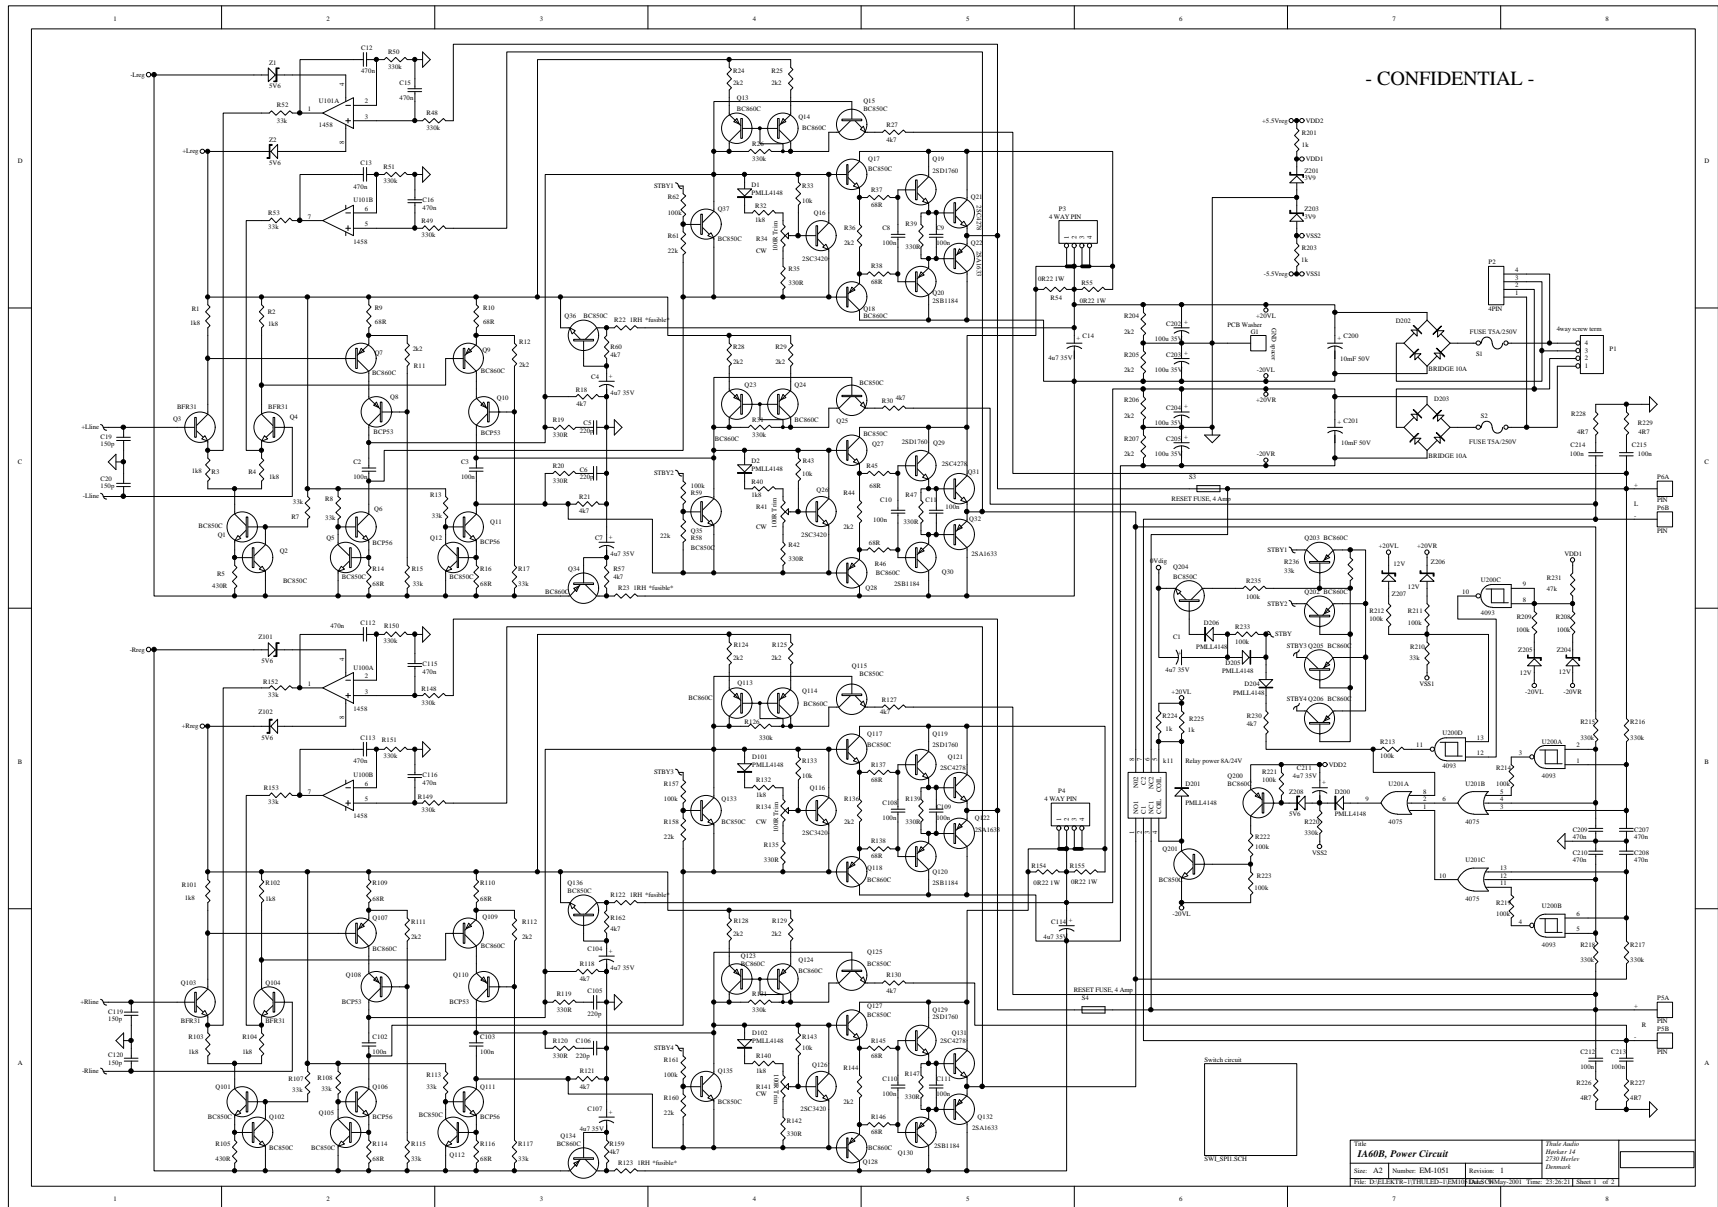

service manual for
Thule Audio

PR150B

Title		
Size	Number	Revision
B		
Date:	4-May-2001	Sheet of
File:	D:\ELEKTR-1\THULED-1\EM1050_3.S	
Drawn By:		

THULE AUDIO
EM1051 r.v.5

16 times 2.4x4.8mm slots

11n 01n 6n 8n

G1

- CONFIDENTIAL -

Title: IA60B Power Circuit
 Part: IA60B
 Rev: 1
 Date: 11/26/21
 Sheet 1 of 1