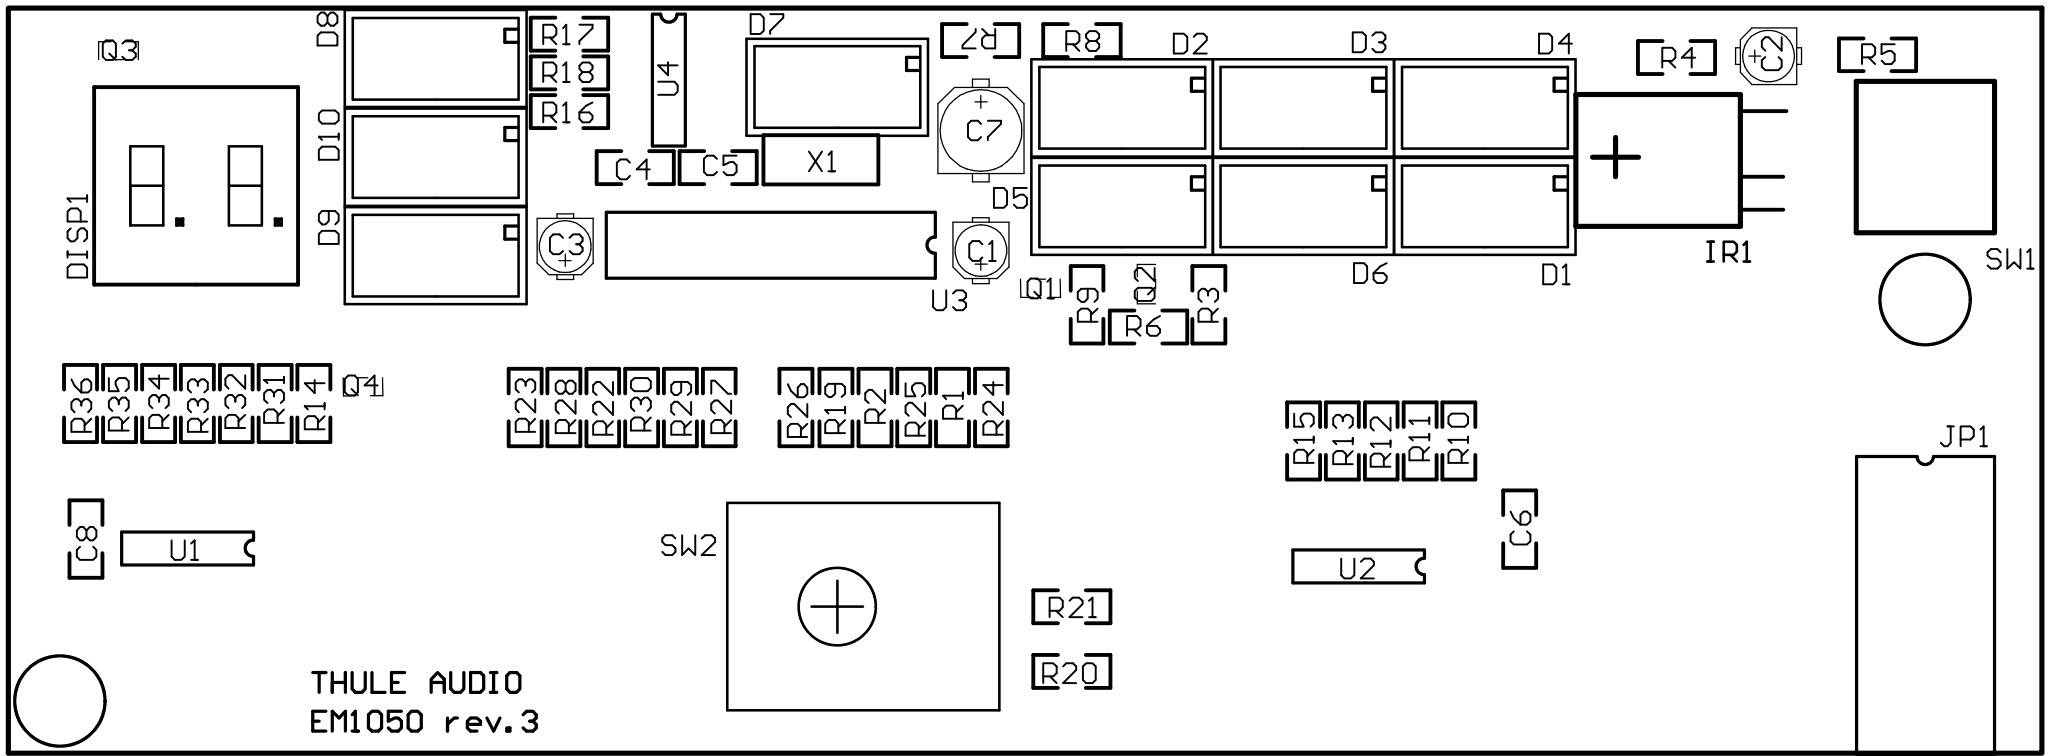

service manual for
Thule Audio

PR150B

Title		
Size	Number	Revision
B		
Date:	4-May-2001	Sheet of
File:	D:\ELEKTR-1\THULED-1\EM1050_3.S	
Drawn By:		

THULE AUDIO
EM1051 r.v.5

16 times 2.4x4.8mm slots

11n 01n 6n 8n

G1

- CONFIDENTIAL -

Title: IA60B Power Circuit
 Part: IA60B
 Rev: 1
 Date: 11/26/21
 Sheet 1 of 1