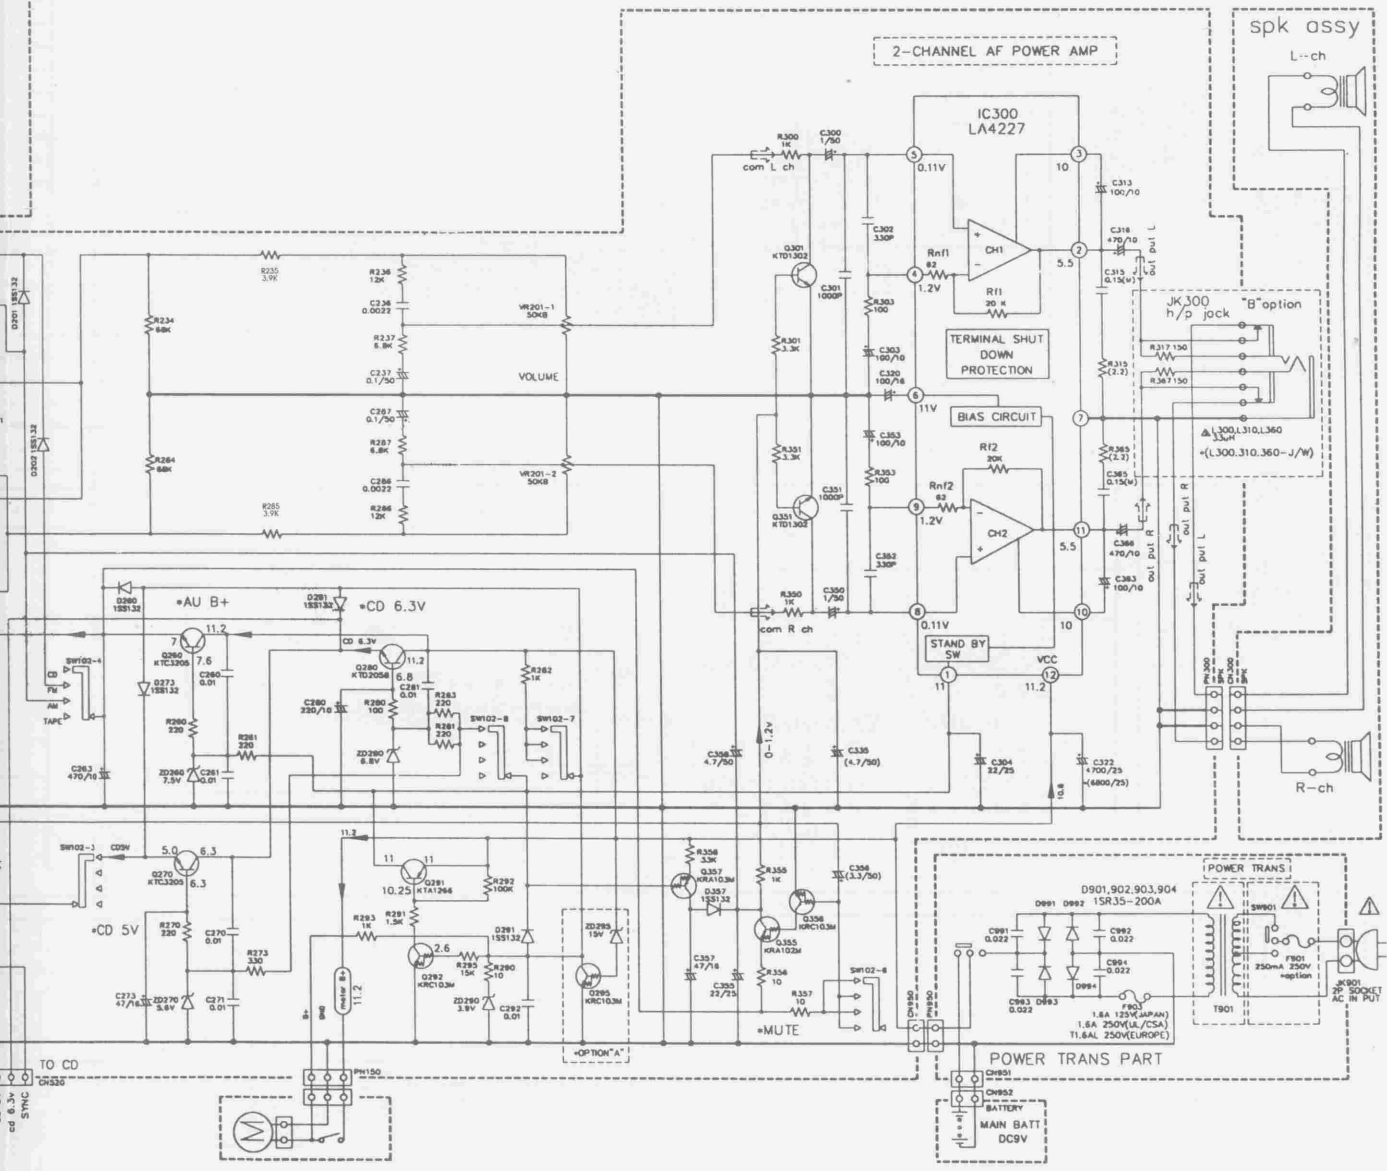

=TR OLD NEW NO LIST

polarity	OLD NO	NEW NO	R1	R2
NPN	KRC1203	KRC103M	22K	22K
	KRC1210	KRC110M	4.7K	-
	KRC111M	KRC111M	10K	-
	KRC102M	KRC102M	10K	10K
PNP	KRA2202	KRA102M	10K	10K
	KRA2203	KRA103M	22K	22K
	KRA2204	KRA104M	47K	47K

=TR OLD NEW NO LIST

OLD NO	NEW NO
KTA1015	KTA1266
KTC1B15	KTC3198
KTC1959	KTC3202
KTC732TMBL	KTC3198TMBL
KTBB34	KTB988
KTC2236A	KTC3205
KTD2058	KTD212
KTA966A	KTA1273

PRINCIPAL