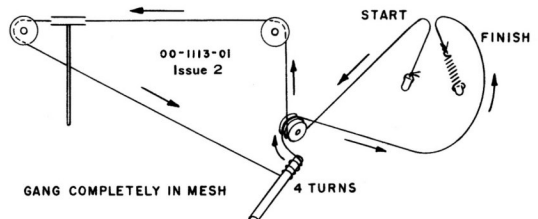

TUNING SELECTOR SWITCH SW2
TONE R29
OFF VOLUME R27

00-1108-01