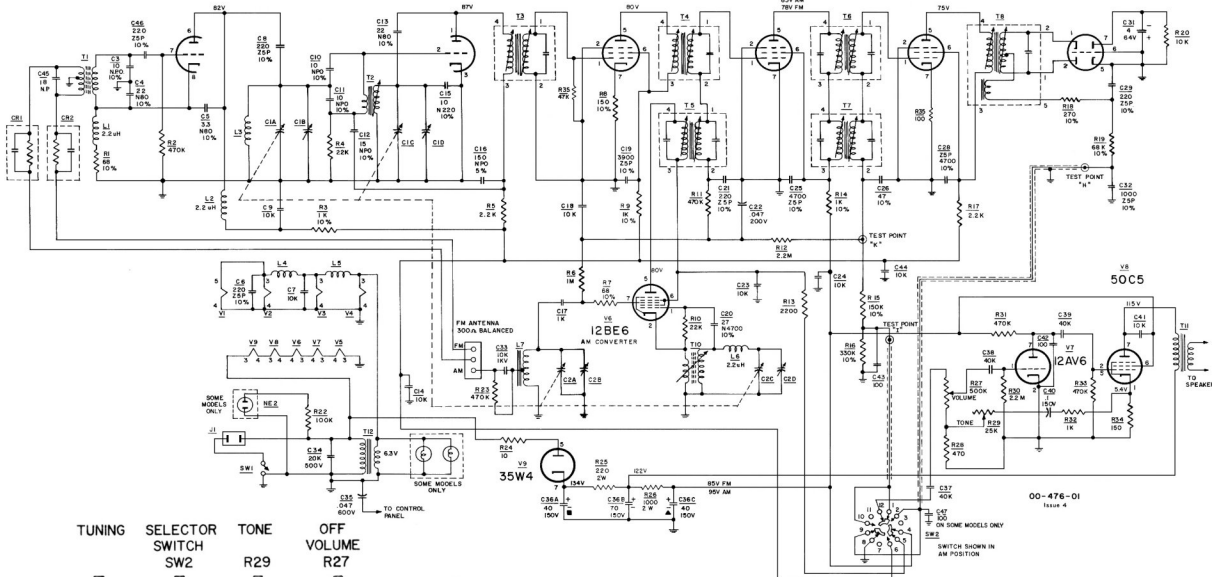

**ECC85/6AQ8**  
FM RF AND CONVERTER

**6AU6A**  
FM 1ST IF

**6BA6**  
AM-IF FM 2ND IF-1ST LIM.

**6AU6A**  
FM 3RD IF 2ND LIM.

**I2AL5**  
FM RATIO DETECTOR

TUNING SELECTOR SWITCH SW2  
TONE R29  
OFF VOLUME R27

00-1108-01

**VIKING RM-651**