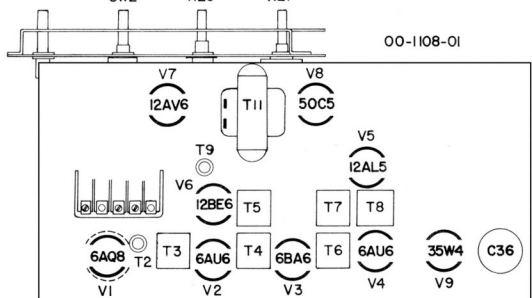

**ECC85/6AQ8**  
FM RF AND CONVERTER

**6AU6A**  
FM 1ST IF

**6BA6**  
AM-IF FM 2ND IF-1ST LIM.

**6AU6A**  
FM 3RD IF 2ND LIM.

**I2AL5**  
FM RATIO DETECTOR

TUNING SELECTOR SWITCH SW2  
TONE R29  
OFF VOLUME R27

00-1108-01

**VIKING RM-651**