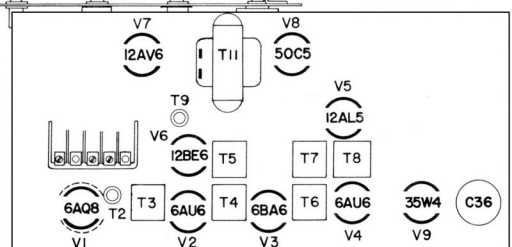

ECC85/6A08
FM RF AND CONVERTER

6AU6A
FM 1ST IF

6BA6
AM-IF FM 2ND IF-1ST LK

6AU6A
FM 3RD IF 2ND LK

I2AL5
FM RATIO DETECTOR

OO-1108-01

GANG COMPLETELY IN MESH

00-1113-01 Issue 3