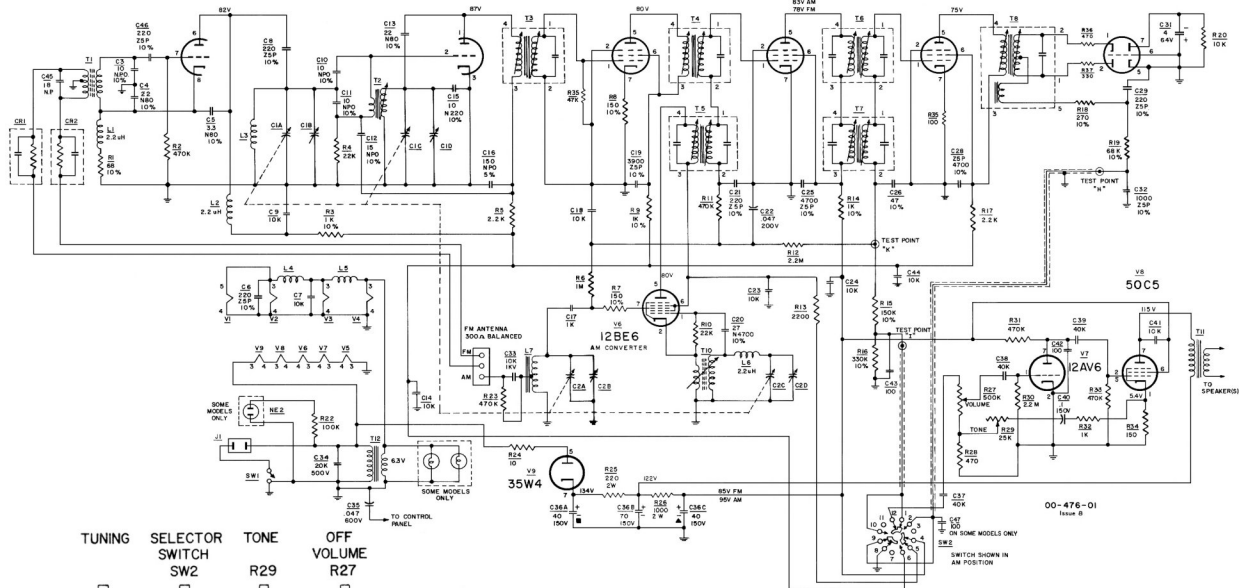

ECC85/6A08
FM RF AND CONVERTER

6AU6A
FM 1ST IF

6BA6
AM-IF FM 2ND IF-1ST LK

6AU6A
FM 3RD IF 2ND LK

I2AL5
FM RATIO DETECTOR

OO-1108-01

GANG COMPLETELY IN MESH

00-1113-01 Issue 3

VIKING RM-710