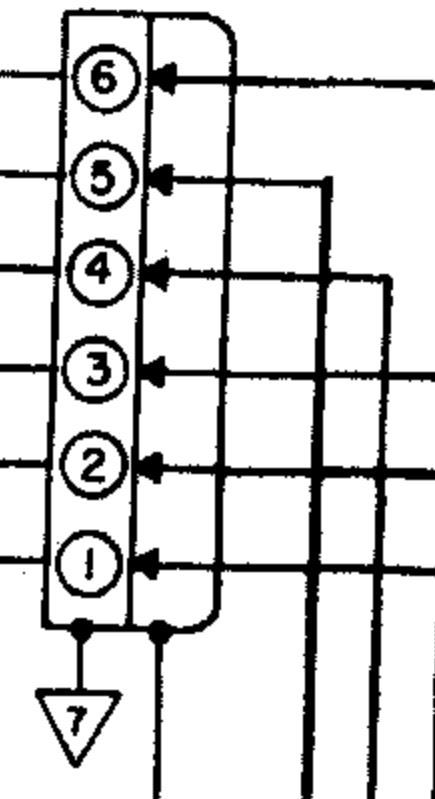

tone control amplifier

SWITCHING

variable M.R.B. amplifier

REPEAT PERCUSSION

WHT/BLU