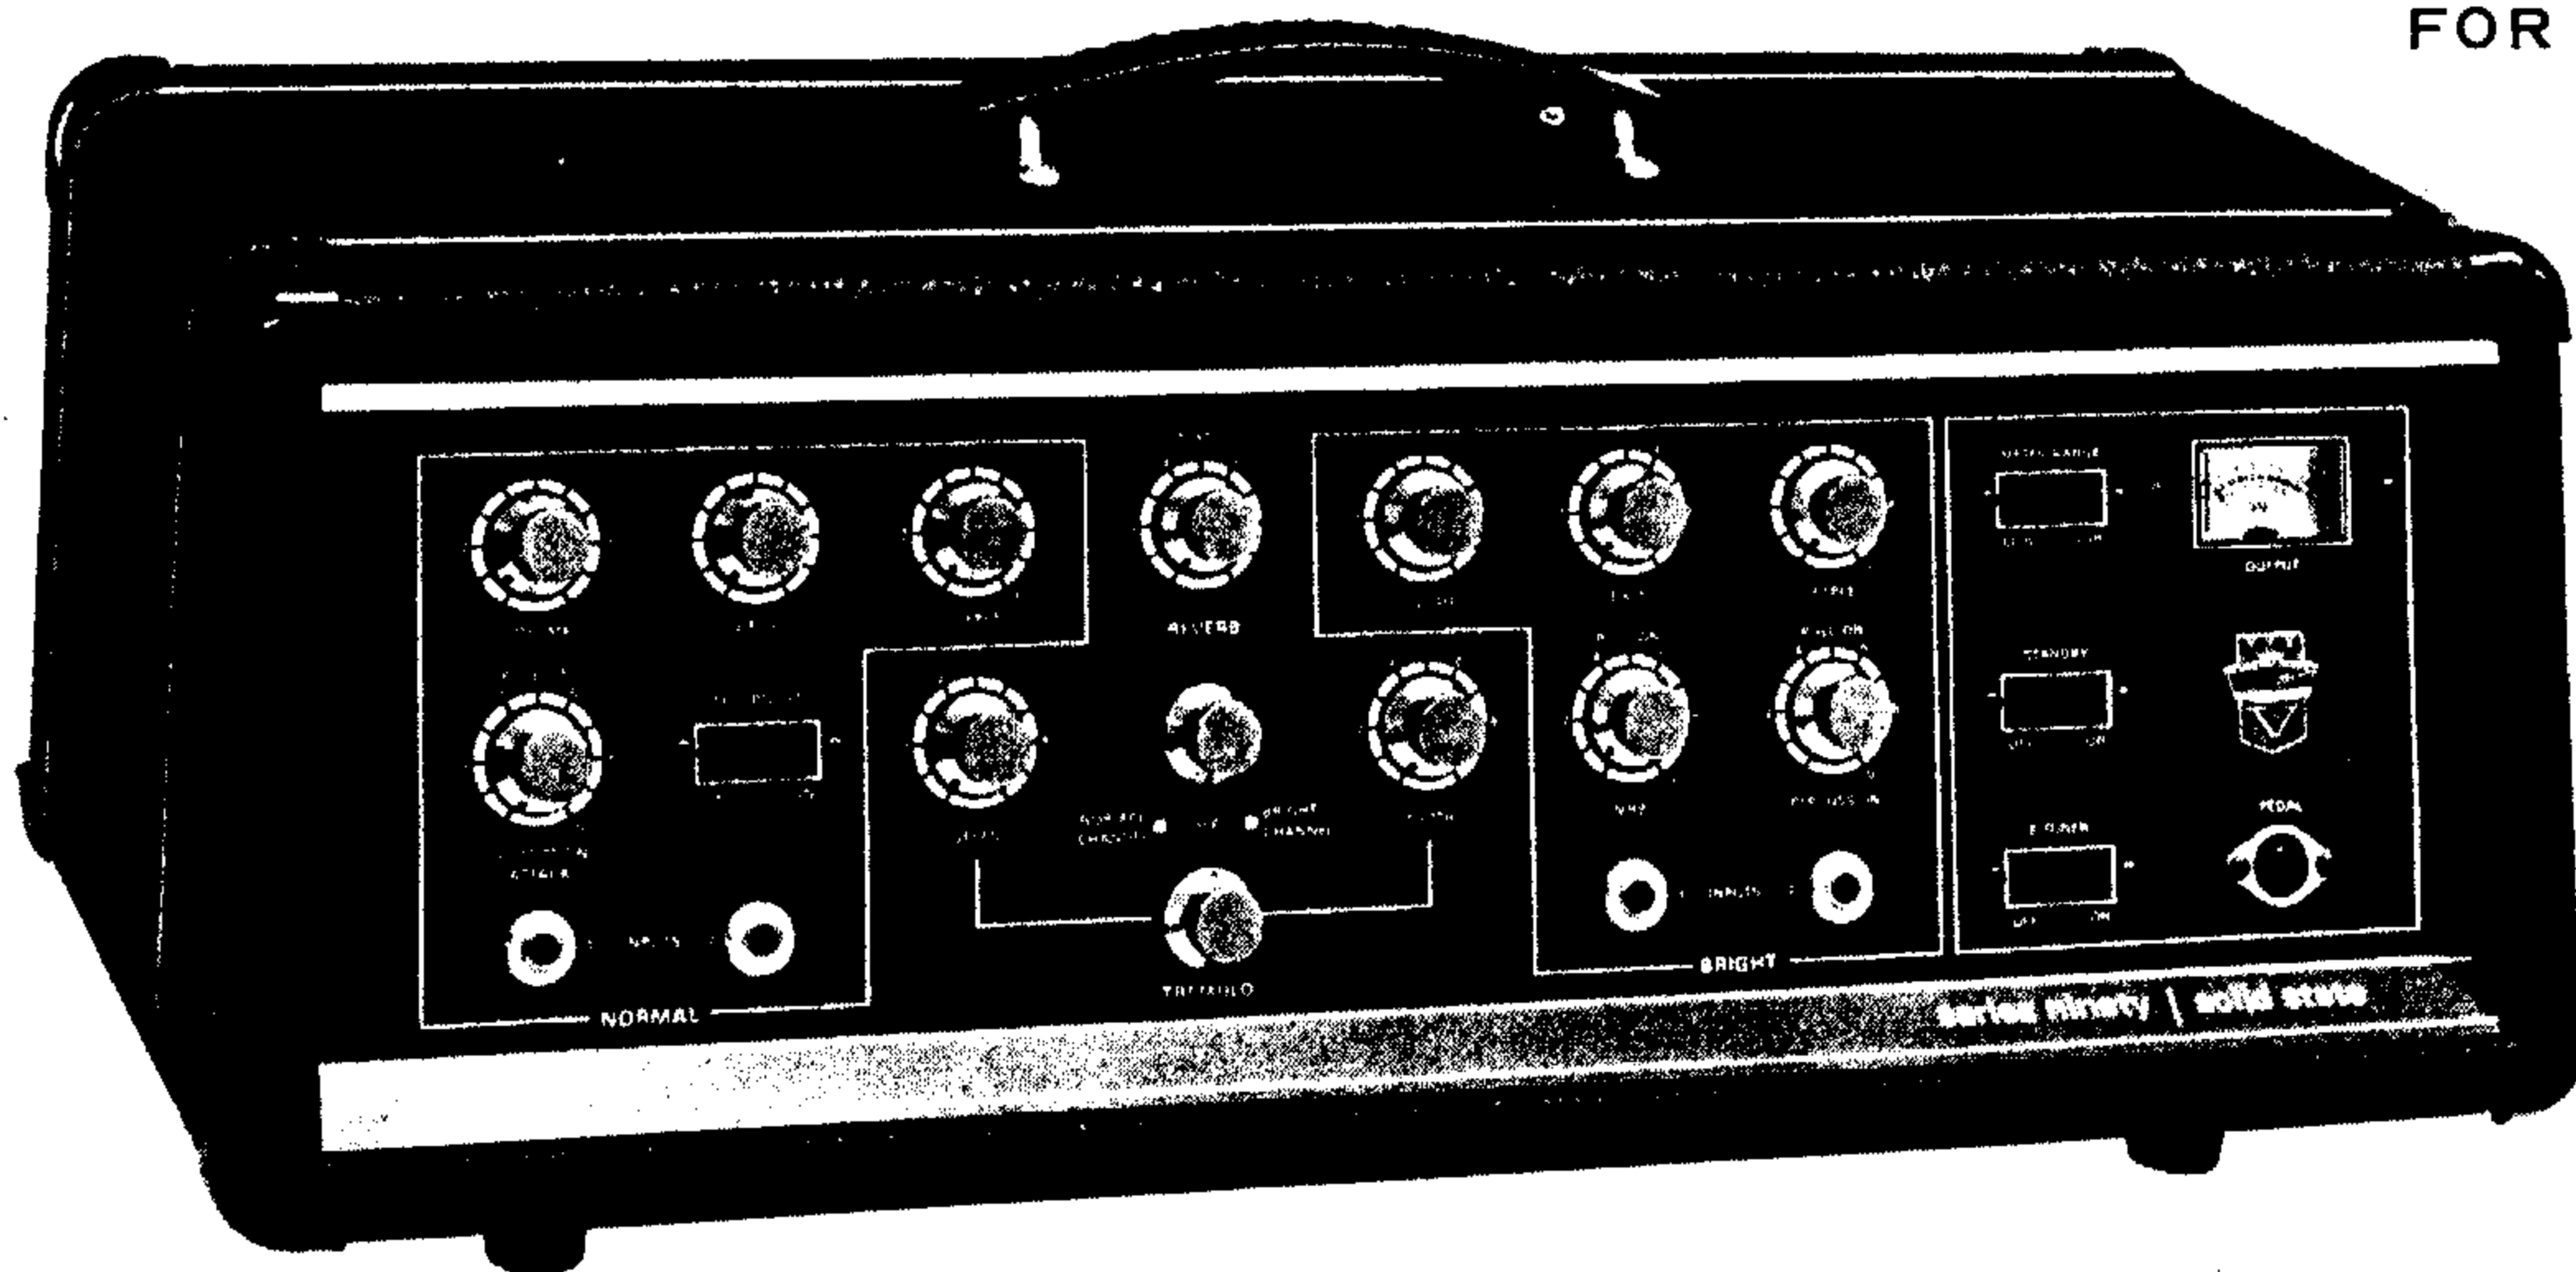

VOX

GUITARS • AMPLIFIERS • SOUND EQUIPMENT

29.
SERIES NINETY

MODEL V133

SERVICE INFORMATION

Thomas Organ Company • National Service Department • Sepulveda, California

© 1970

SPECIFICATIONS

- 2 CHANNELS - NORMAL AND BRIGHT
- 4 INPUTS - 2 HIGH-GAIN IN EACH CHANNEL
- SEPERATE VOLUME, BASS AND TREBLE CONTROLS FOR EACH CHANNEL
- DISTORTION ATTACK CONTROL FOR NORMAL CHANNEL
 - TOP BOOST ON/OFF ROCKER SWITCH FOR NORMAL CHANNEL
 - MID-RANGE BOOST CONTROL FOR BRIGHT CHANNEL
 - REPEAT PERCUSSION SPEED CONTROL FOR BRIGHT CHANNEL
 - REVERB AND TREMOLO CHANNEL SELECTOR CONTROLS
 - REVERB BLEND CONTROL
 - TREMOLO SPEED AND DEPTH CONTROLS
- 2 POSITION VU METER MEASURES SPEAKER OUTPUT
- STANDBY ON/OFF SWITCH
- "E" TUNER ON/OFF SWITCH - NORMAL CHANNEL
- 5 BUTTON FOOT-SWITCH WITH COLOR-CODED PILOT LIGHTS
- DIMENSIONS: 8" H, 22" W, 10½" D
- SHIPPING WT. 22 LBS.

NORMAL CHANNEL

DISTORTION

DISTORTION AMPLIFIER

BRIGHT CHANNEL

TONE CONTROL AMP

tone control amplifier

SWITCHING

variable M.R.B. amplifier