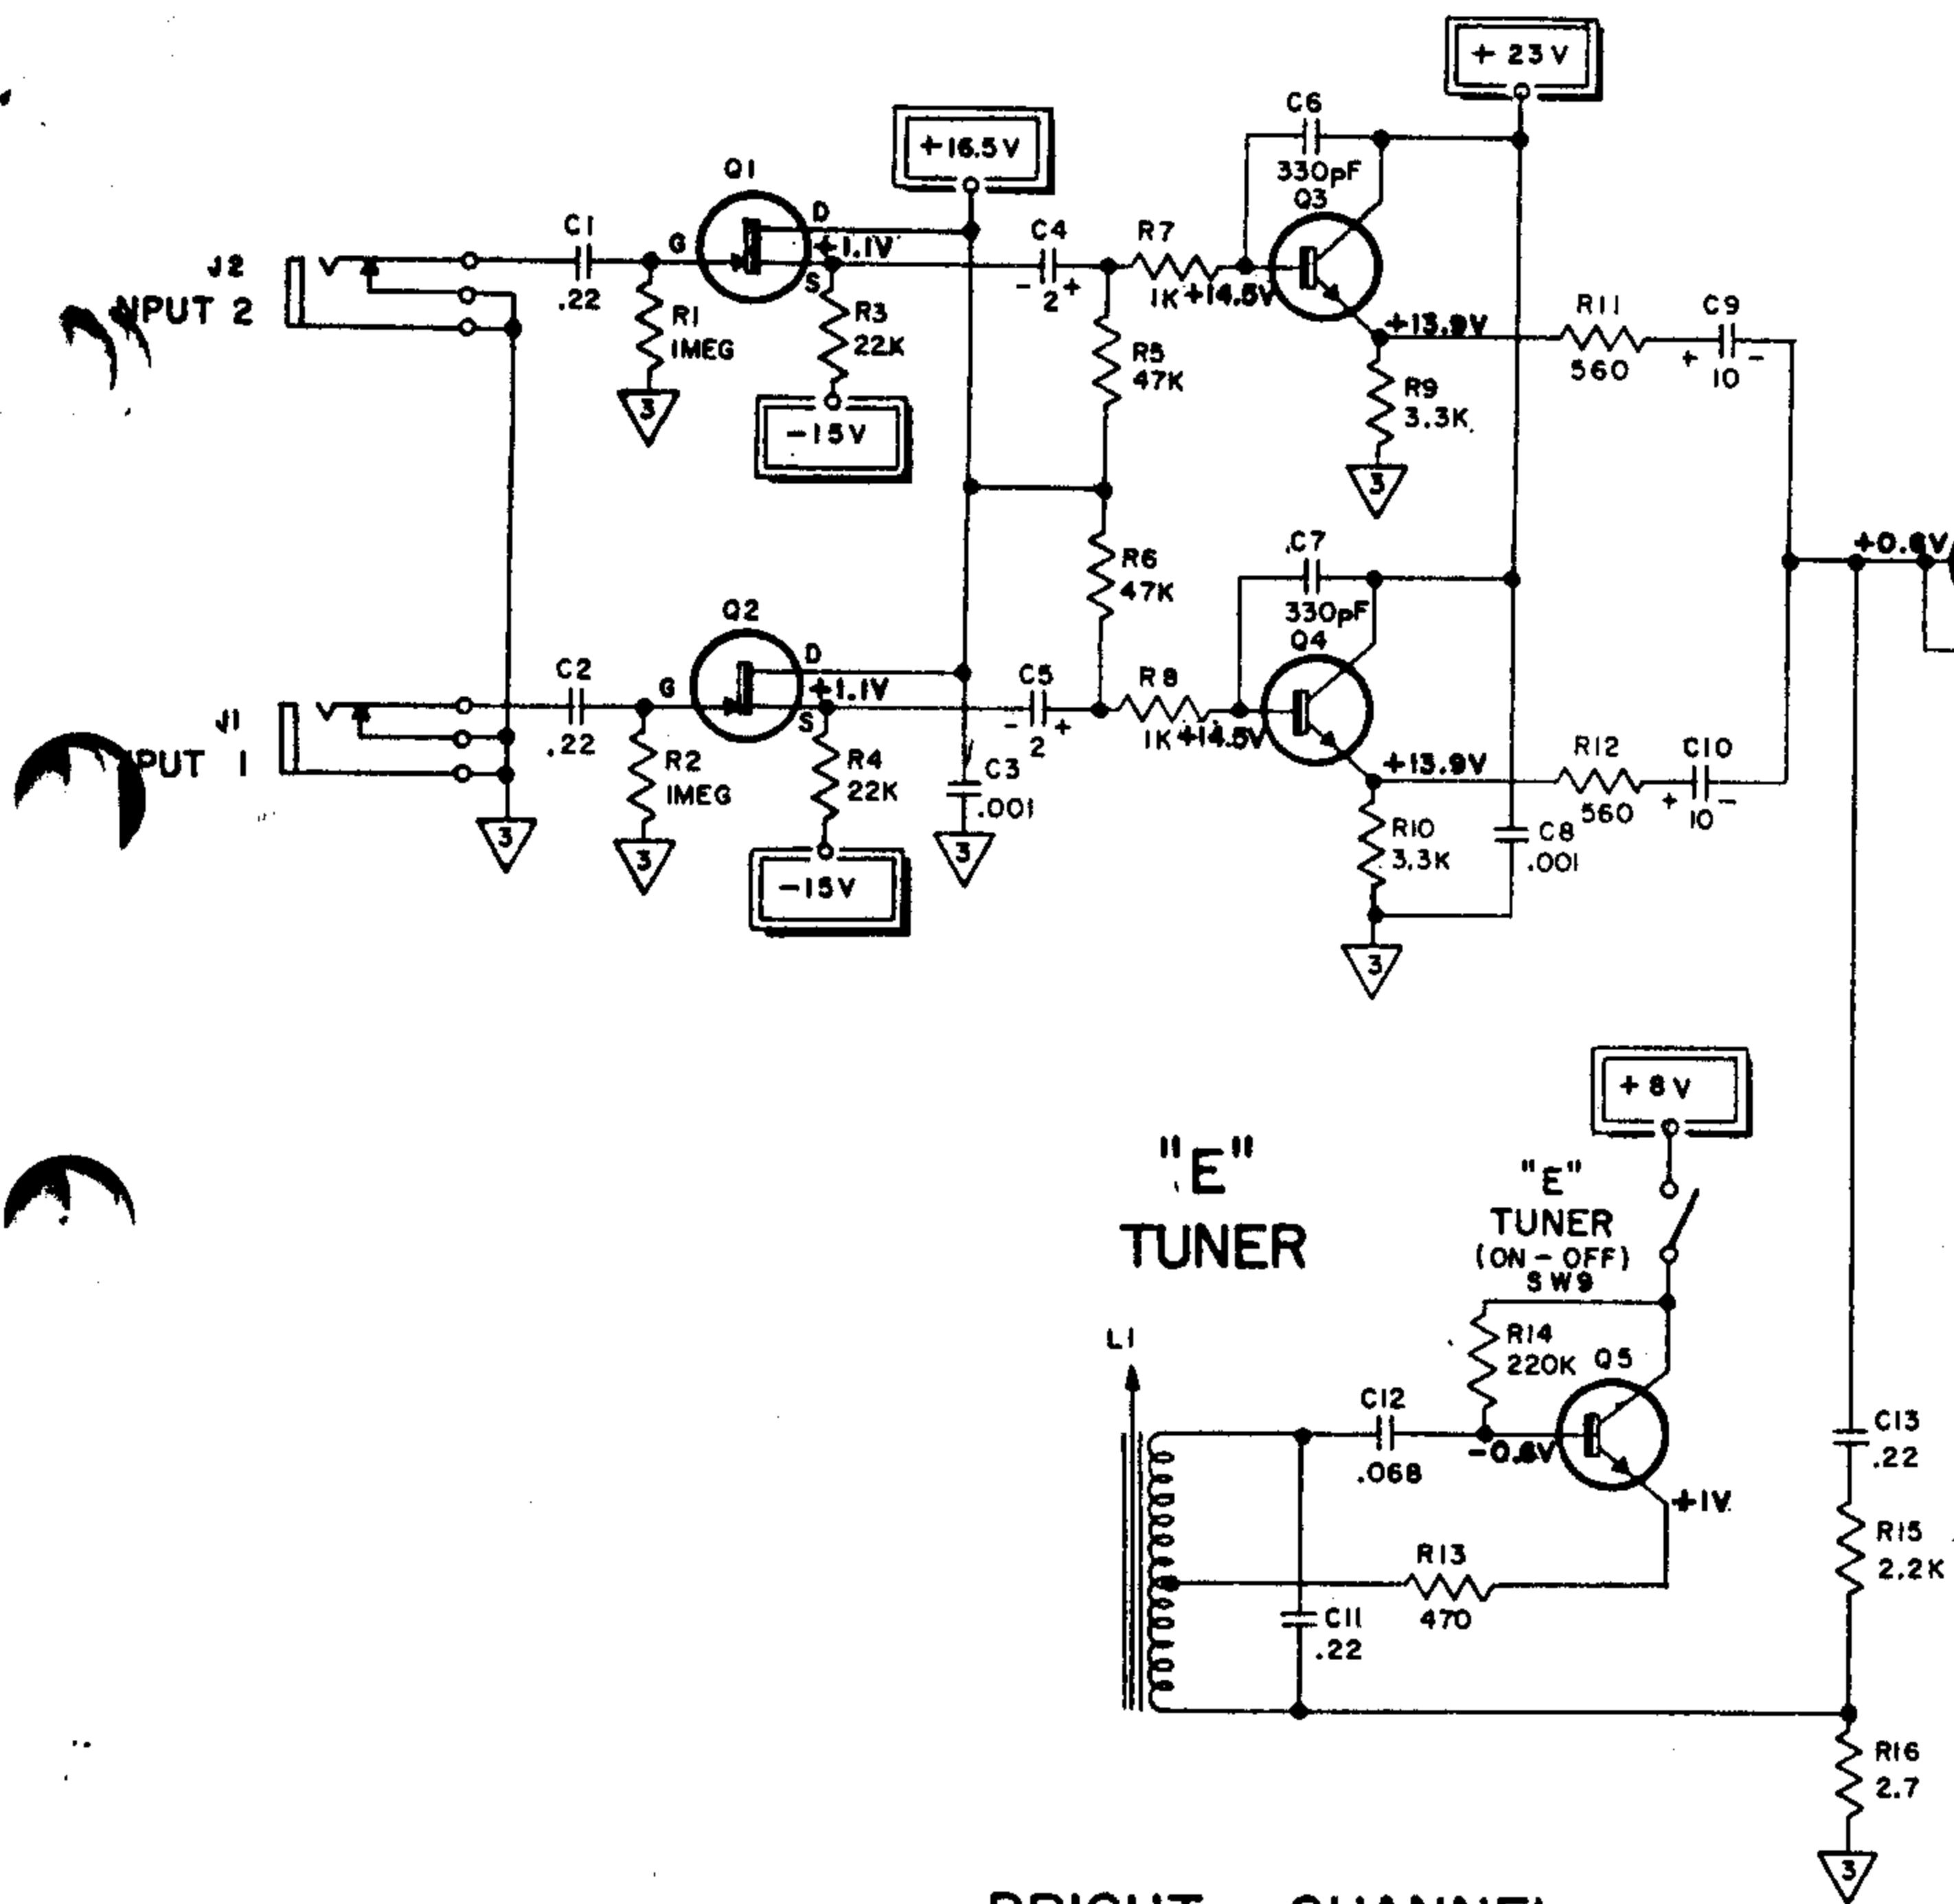

NORMAL CHANNEL