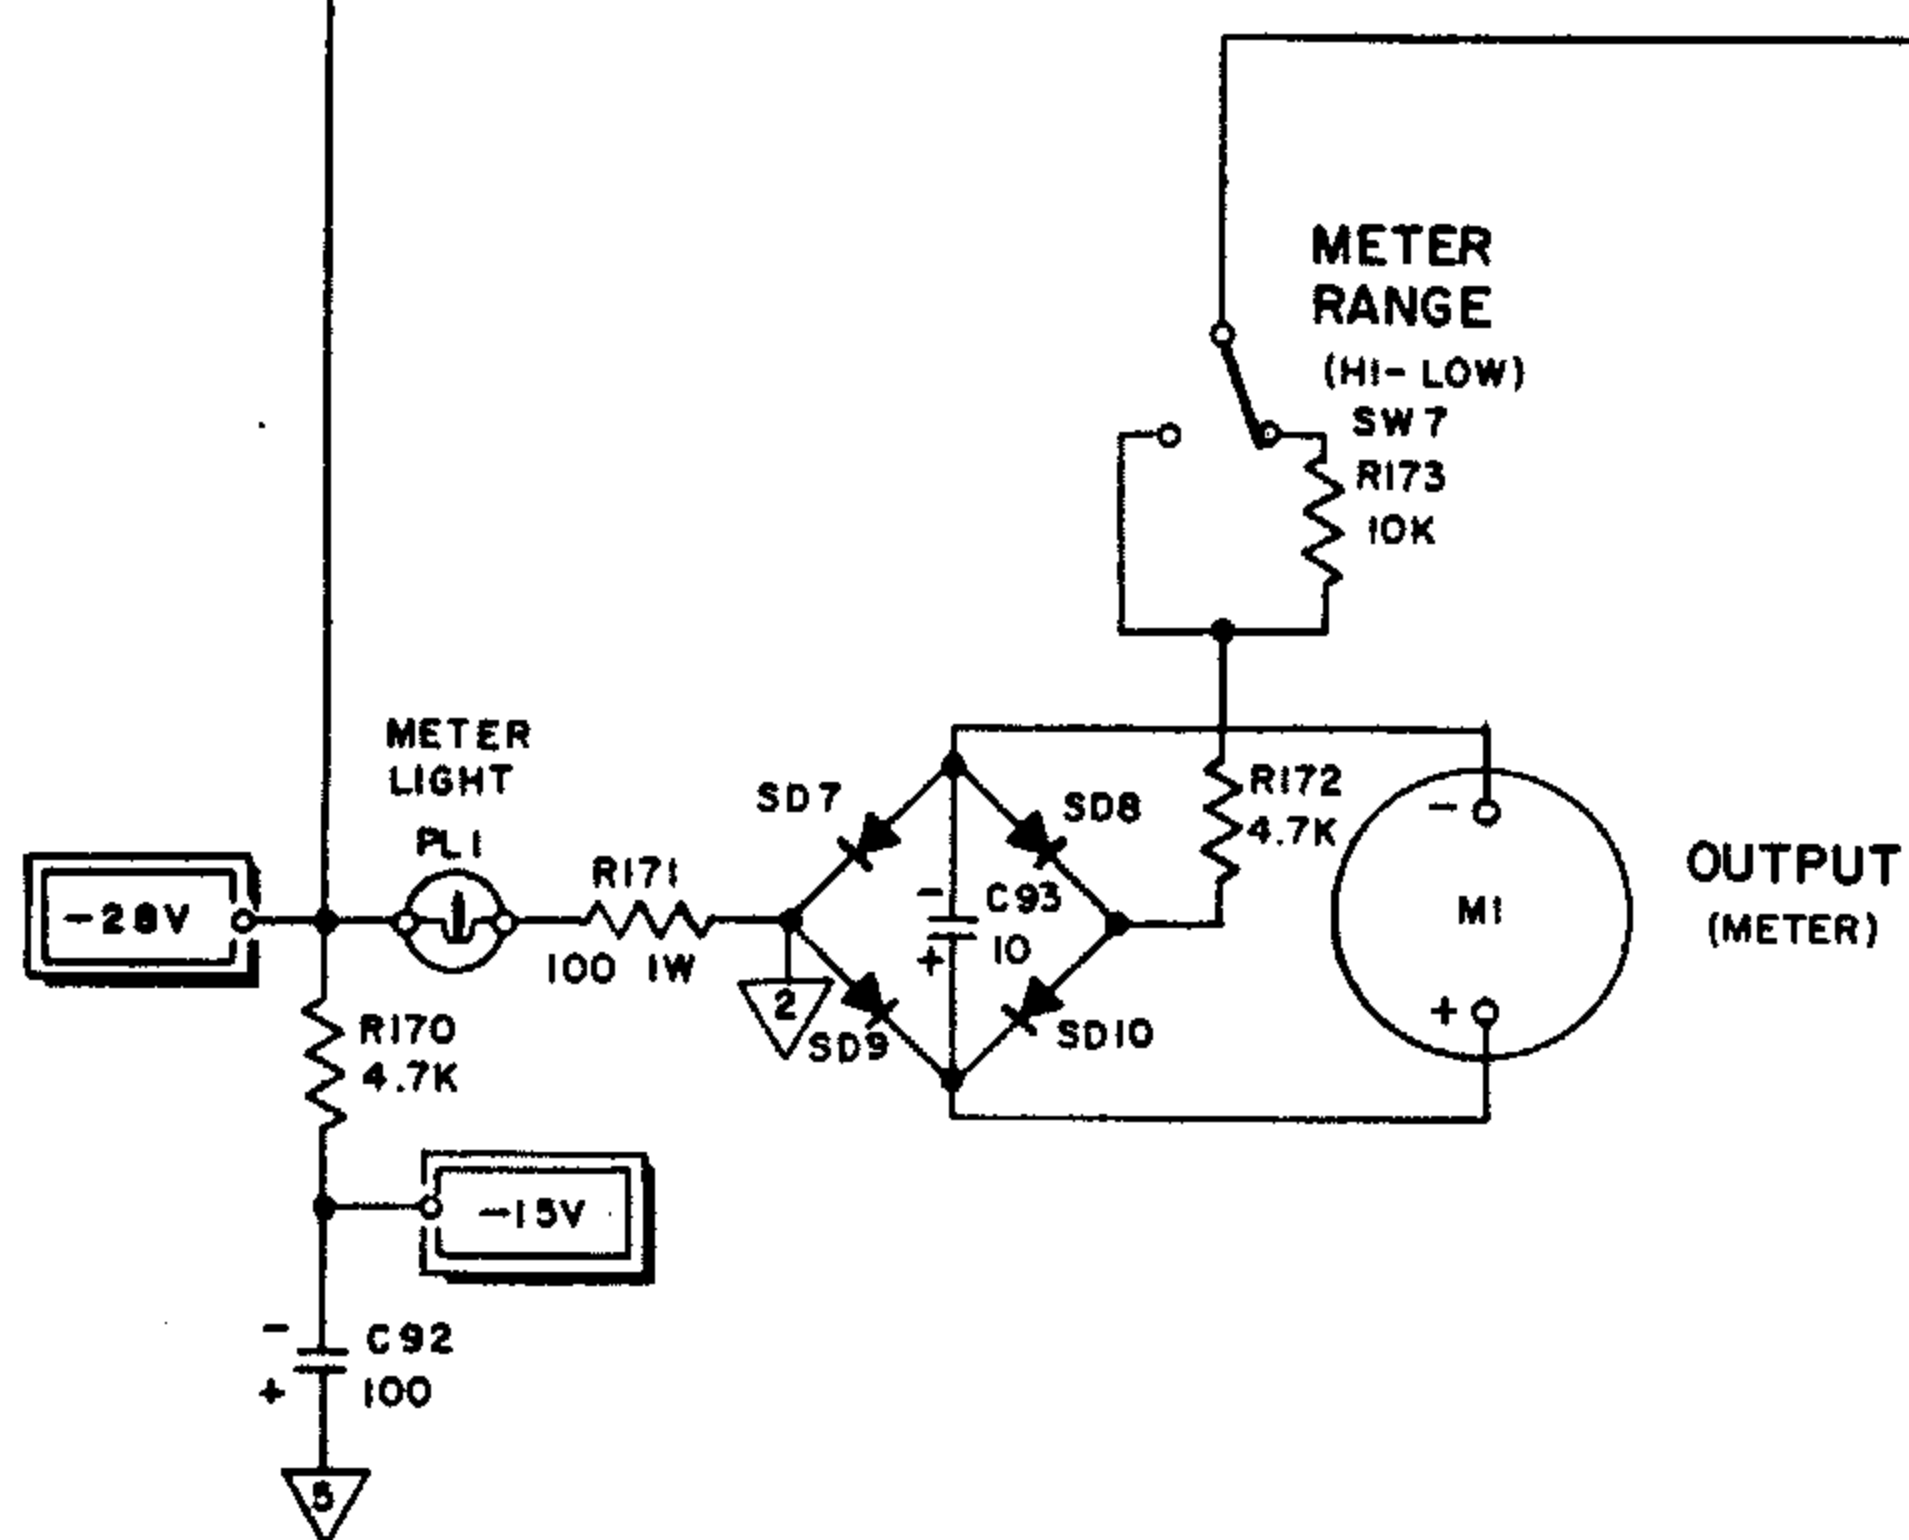

- 2 CHANNELS - NORMAL AND BRIGHT
- 4 INPUTS - 2 HIGH-GAIN IN EACH CHANNEL
- SEPERATE VOLUME, BASS AND TREBLE CONTROLS FOR EACH CHANNEL
- DISTORTION ATTACK CONTROL FOR NORMAL CHANNEL
 - TOP BOOST ON/OFF ROCKER SWITCH FOR NORMAL CHANNEL
 - MID-RANGE BOOST CONTROL FOR BRIGHT CHANNEL
 - REPEAT PERCUSSION SPEED CONTROL FOR BRIGHT CHANNEL
 - REVERB AND TREMOLO CHANNEL SELECTOR CONTROLS
 - REVERB BLEND CONTROL
 - TREMOLO SPEED AND DEPTH CONTROLS
- 2 POSITION VU METER MEASURES SPEAKER OUTPUT
- STANDBY ON/OFF SWITCH
- "E" TUNER ON/OFF SWITCH - NORMAL CHANNEL
- 5 BUTTON FOOT-SWITCH WITH COLOR-CODED PILOT LIGHTS
- DIMENSIONS: 8" H, 22" W, 10½" D
- SHIPPING WT. 22 LBS.

VERBERATION

TREMOLO

POWER SUPPLY DIVIDER NETWORK

METER RANGE

MIXER

OLO

PLY DIVIDER NETWORK

PART NO.
84-22362-0
09-12002-0
**83-8311-0
09-12001-0
23-5004-2
84-22368-0
84-22371-0
49-5219-0
*98-5005-1
73-5059-0
*98-5357-0
**83-8310-0