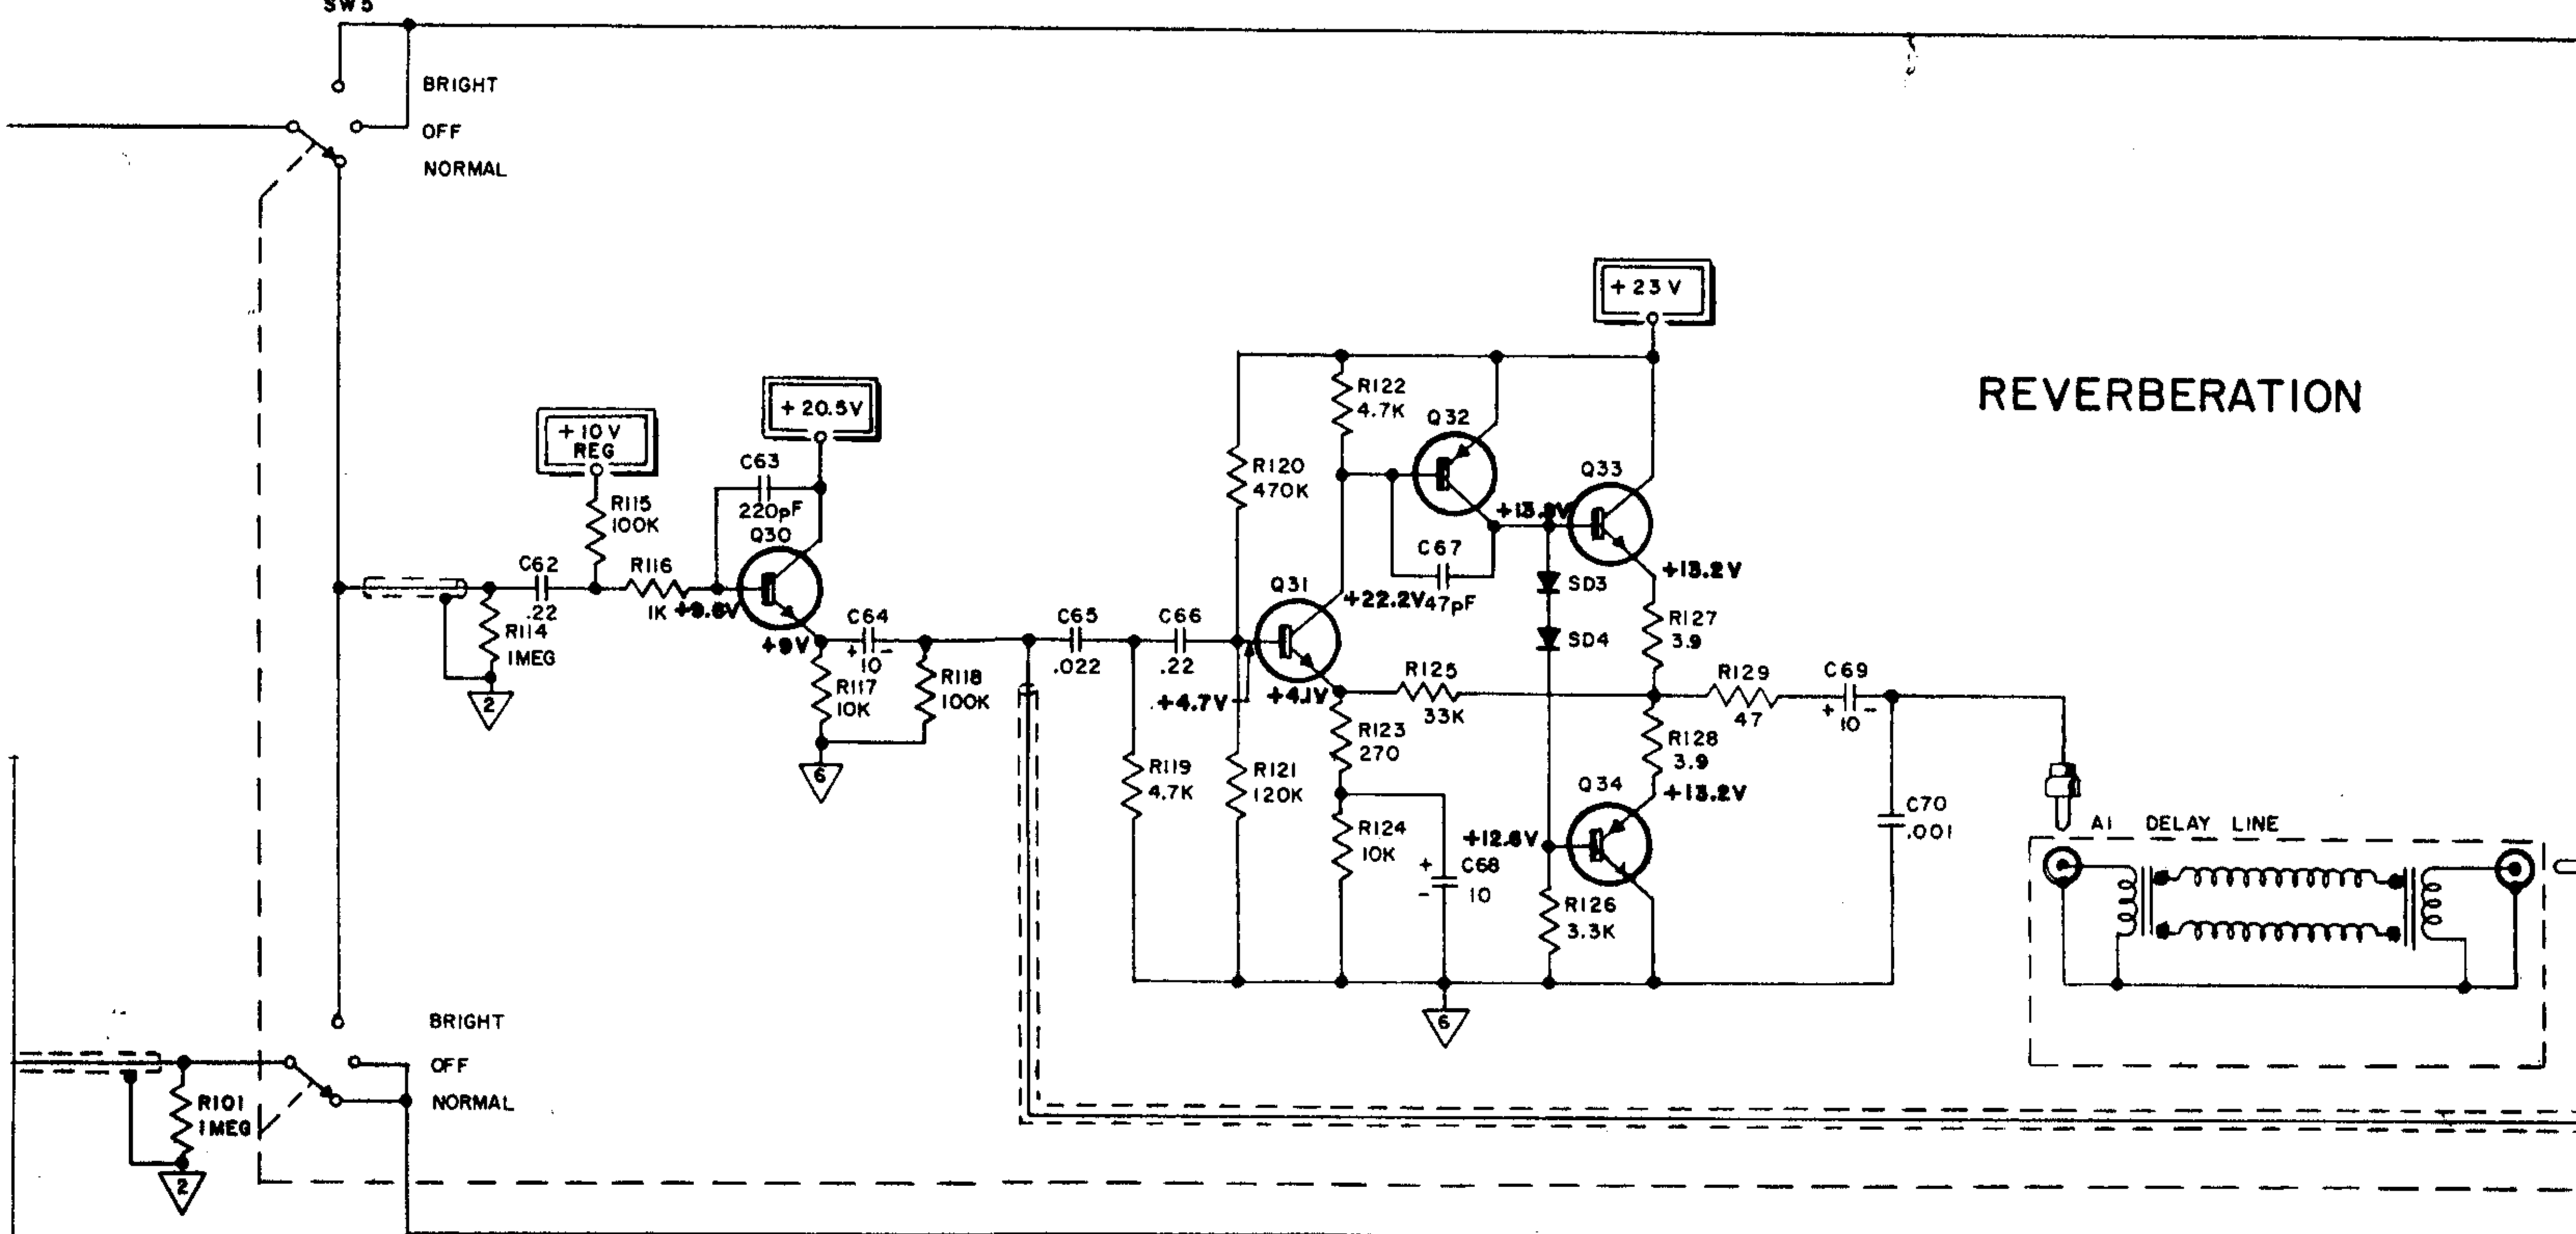

REVERB

SW 5

BRIGHT
OFF
NORMAL

REVERBERATION