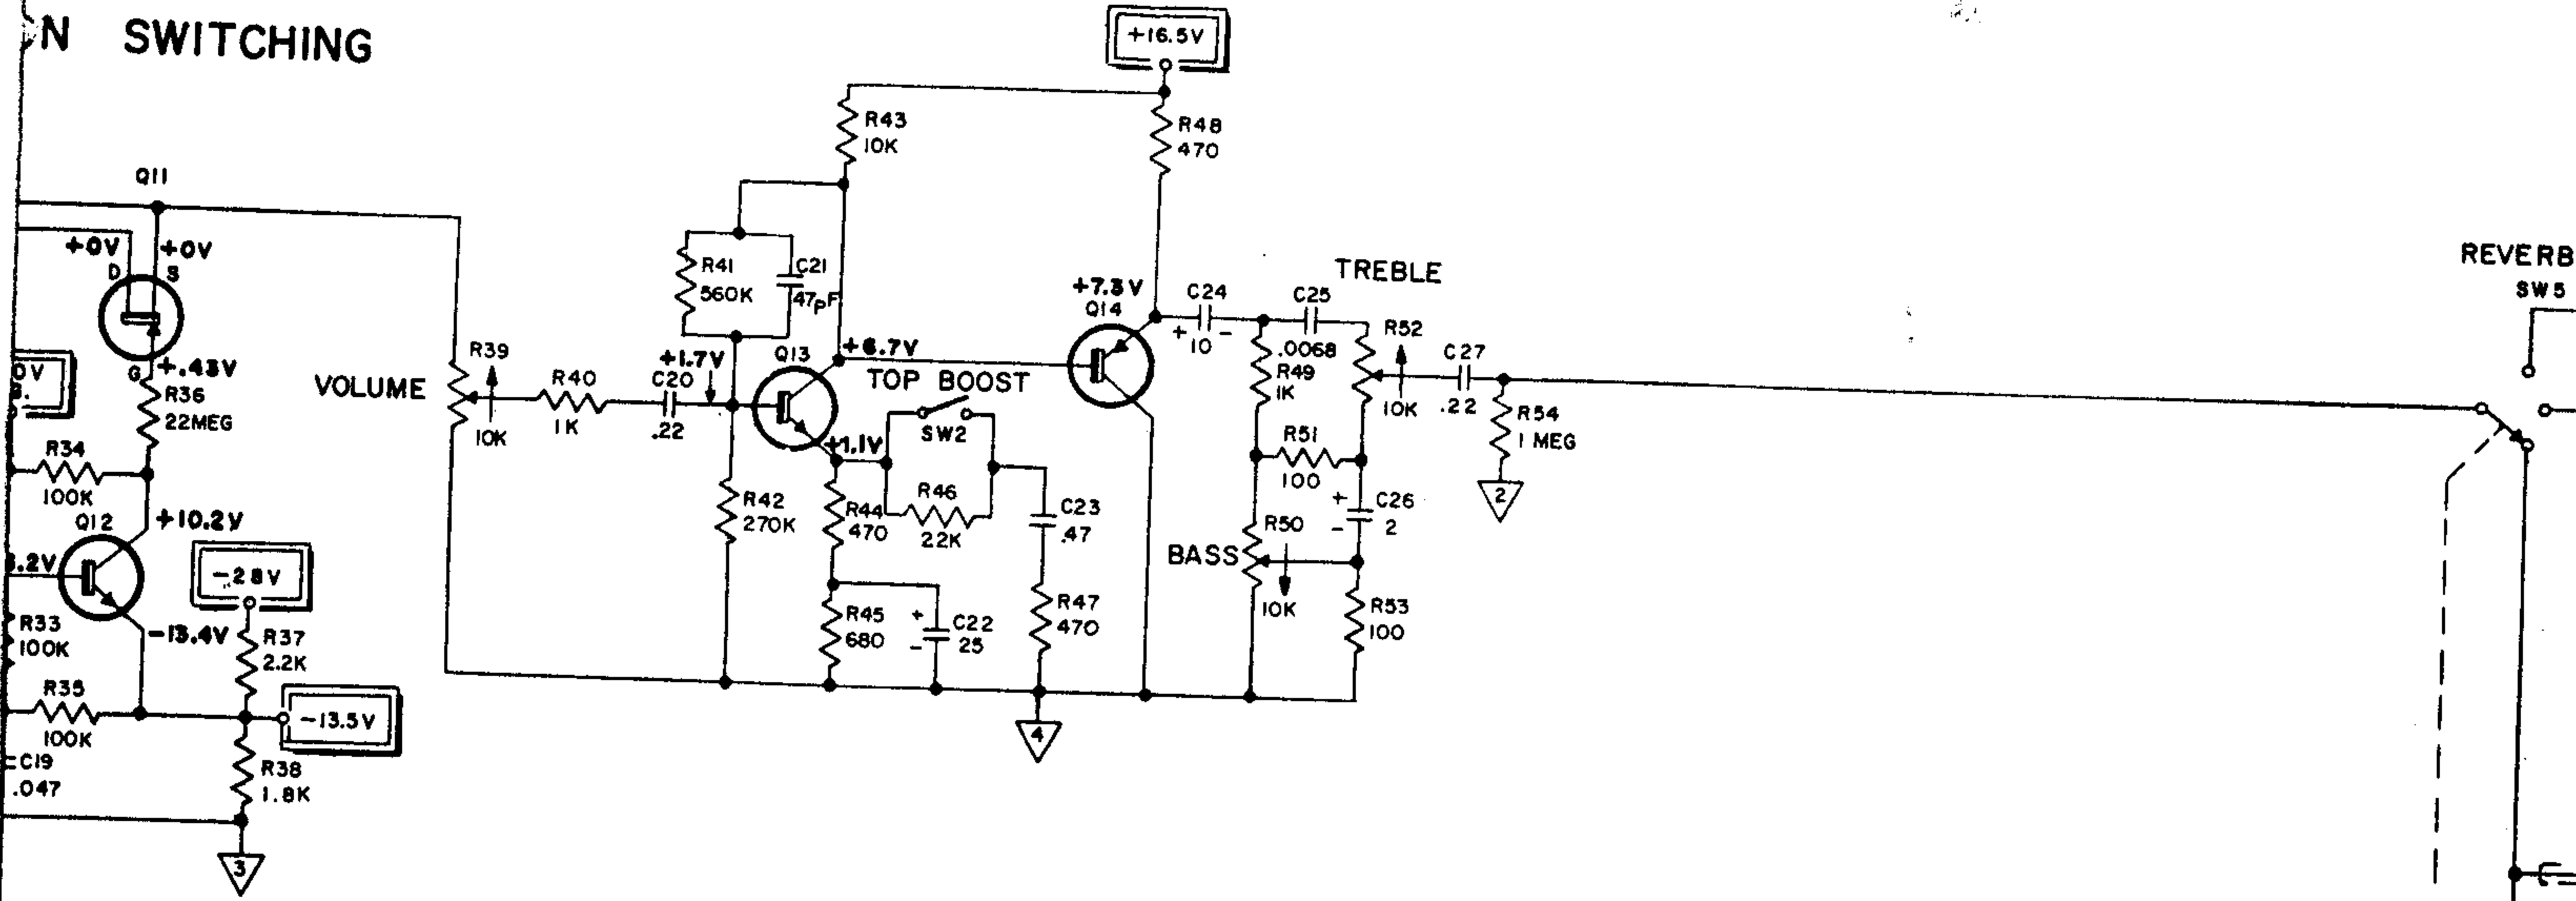

tone control amplifier

SWITCHING