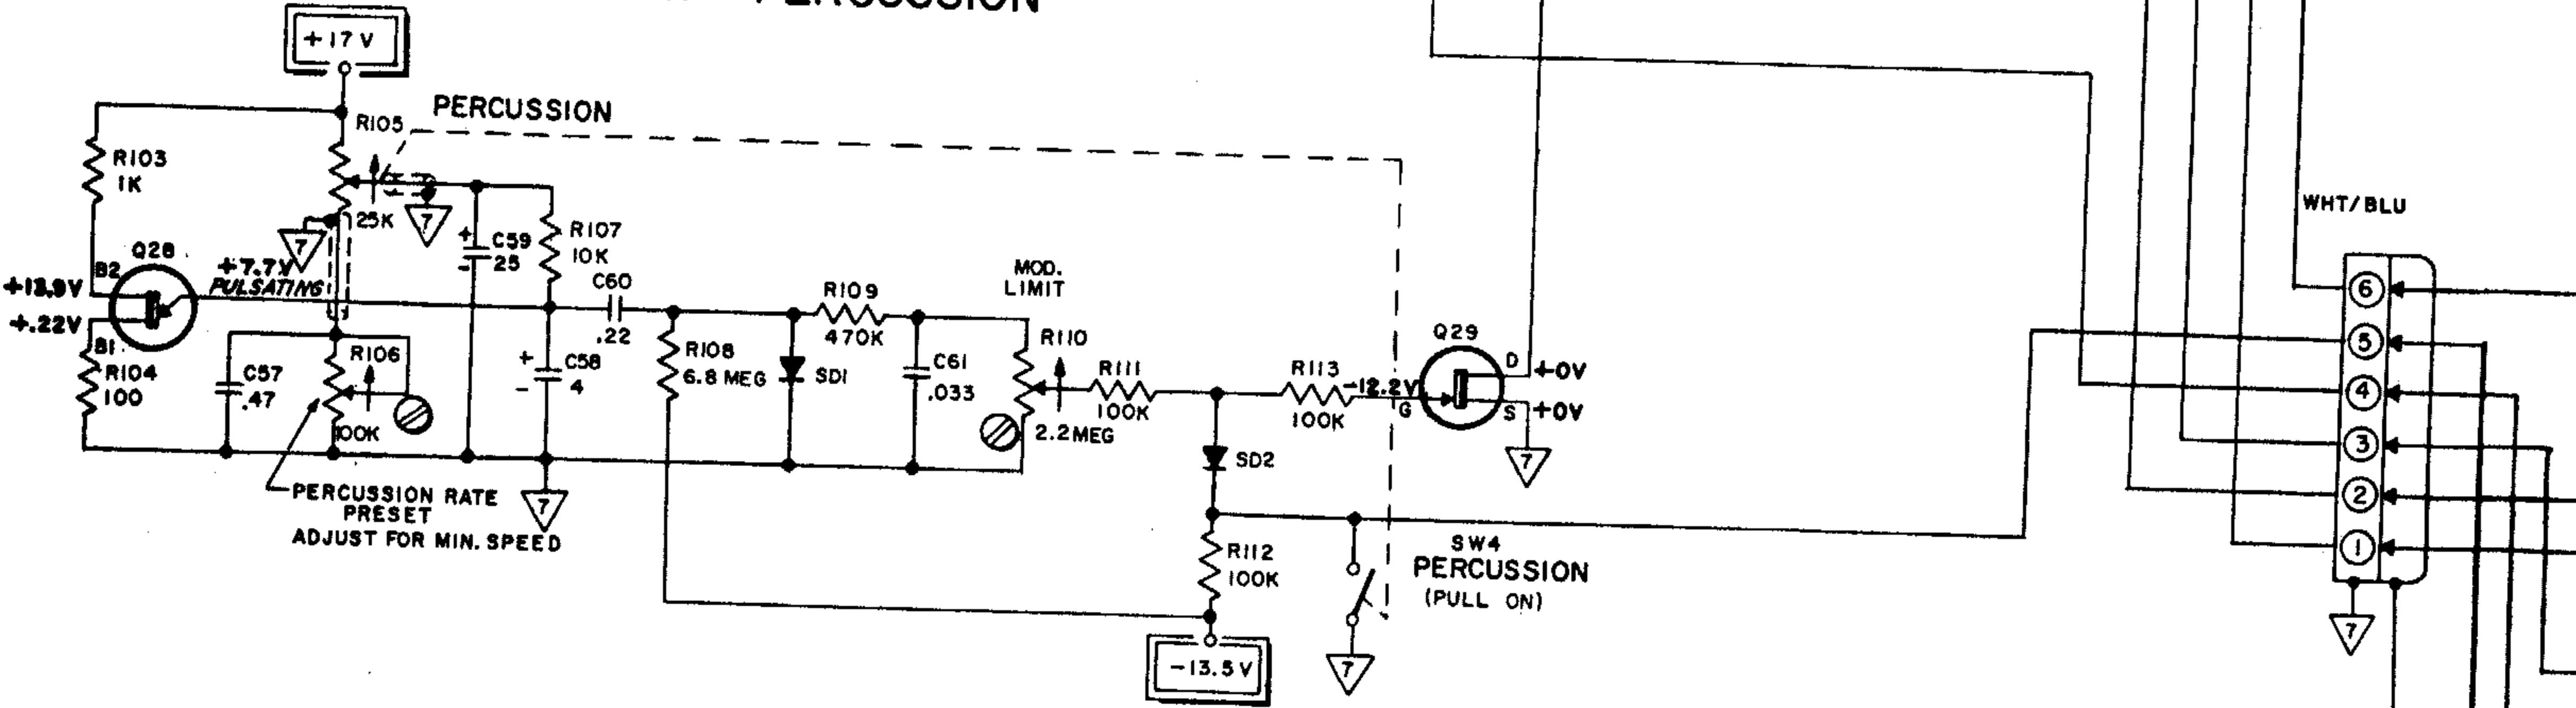

REPEAT PERCUSSION