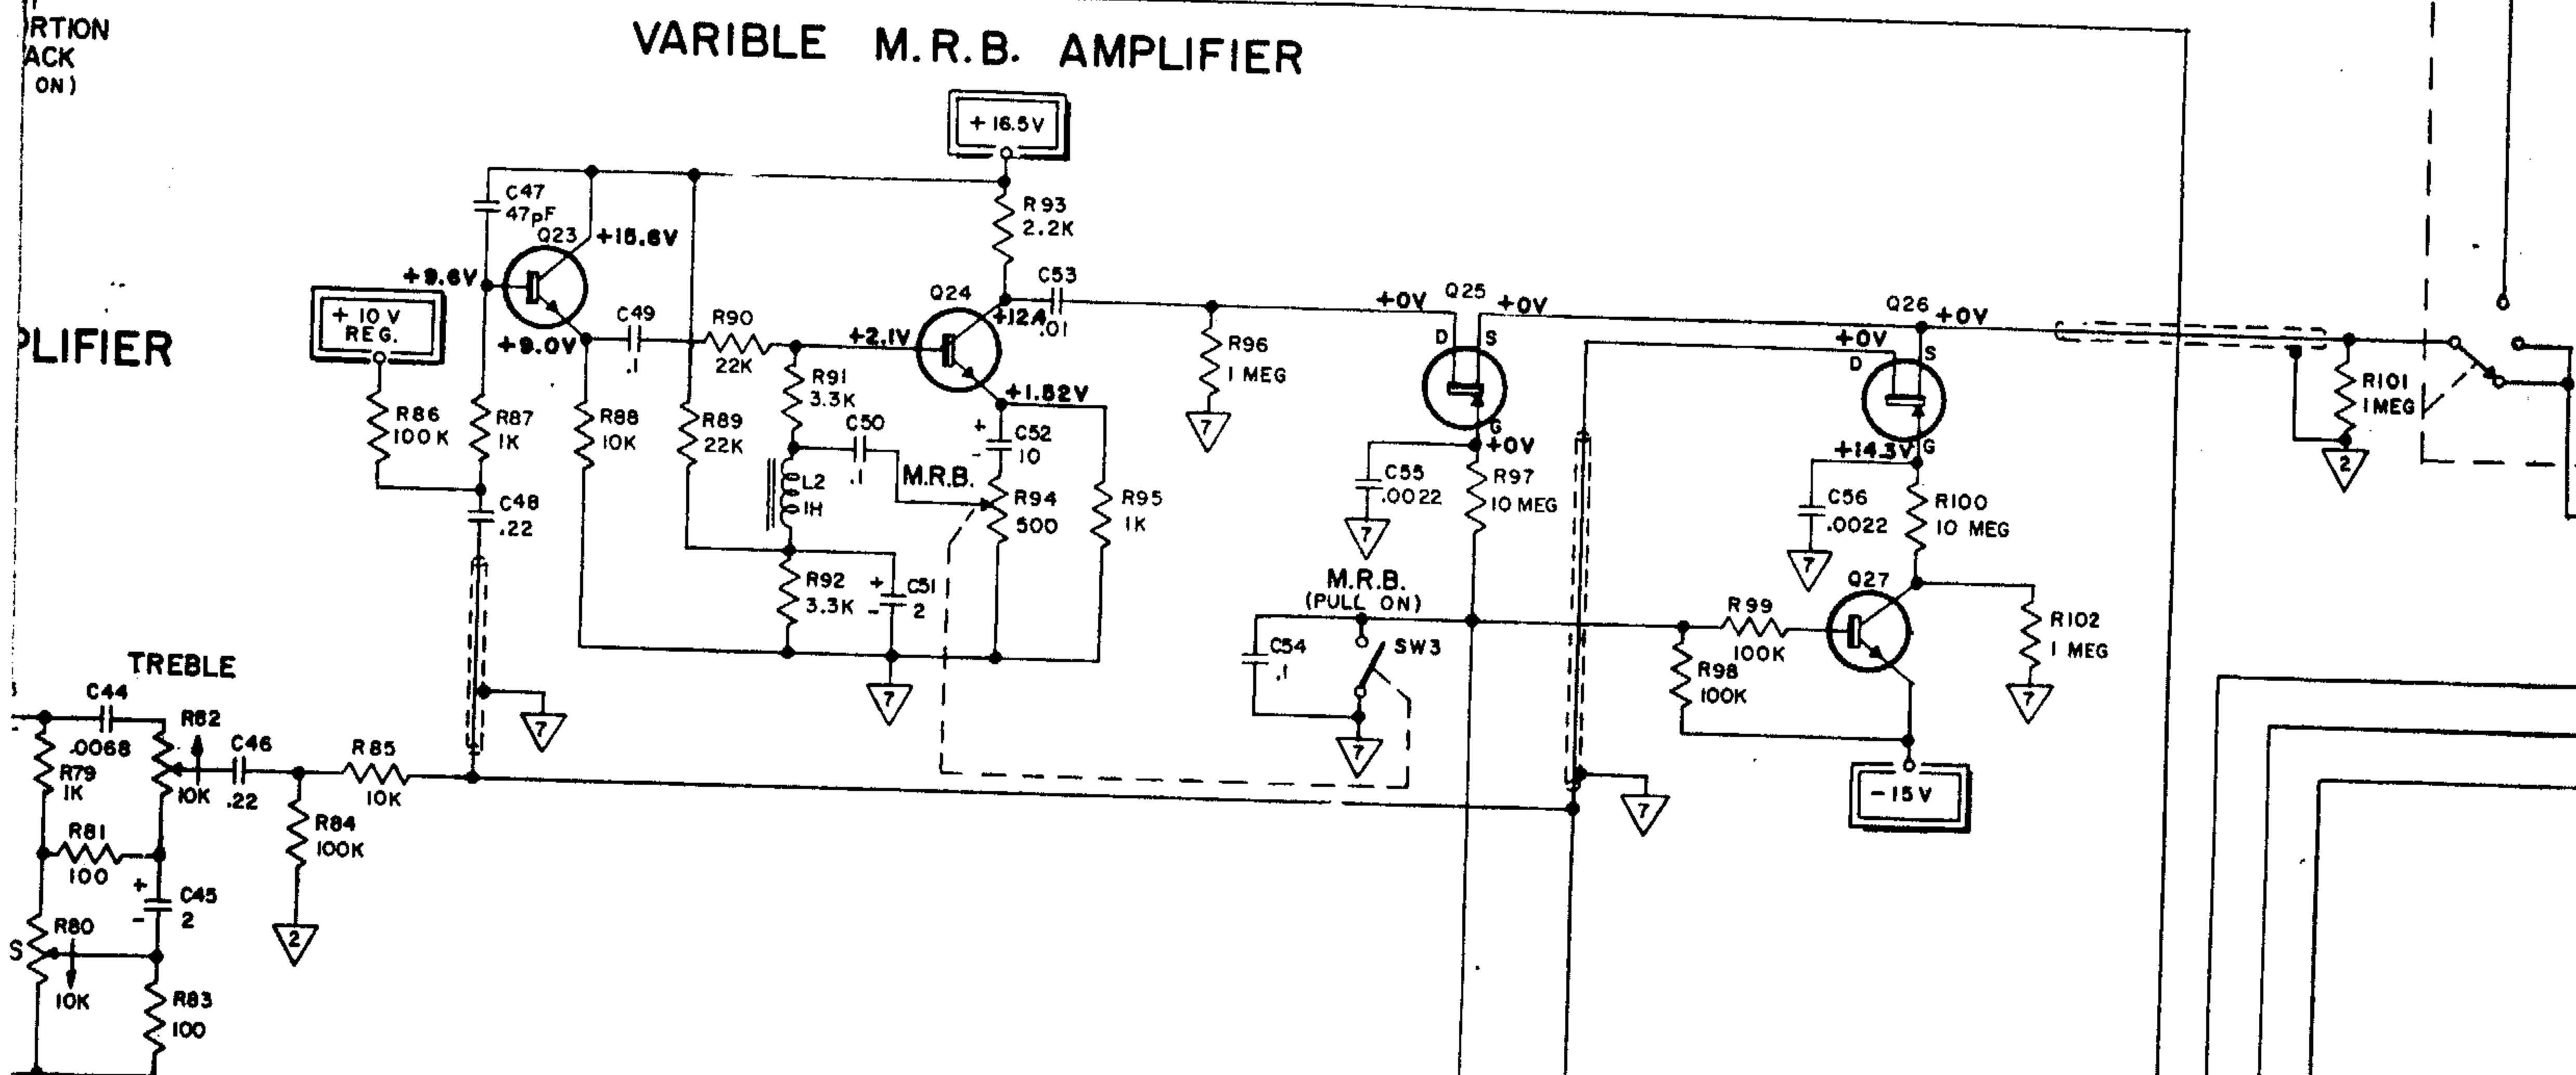

variable M.R.B. amplifier