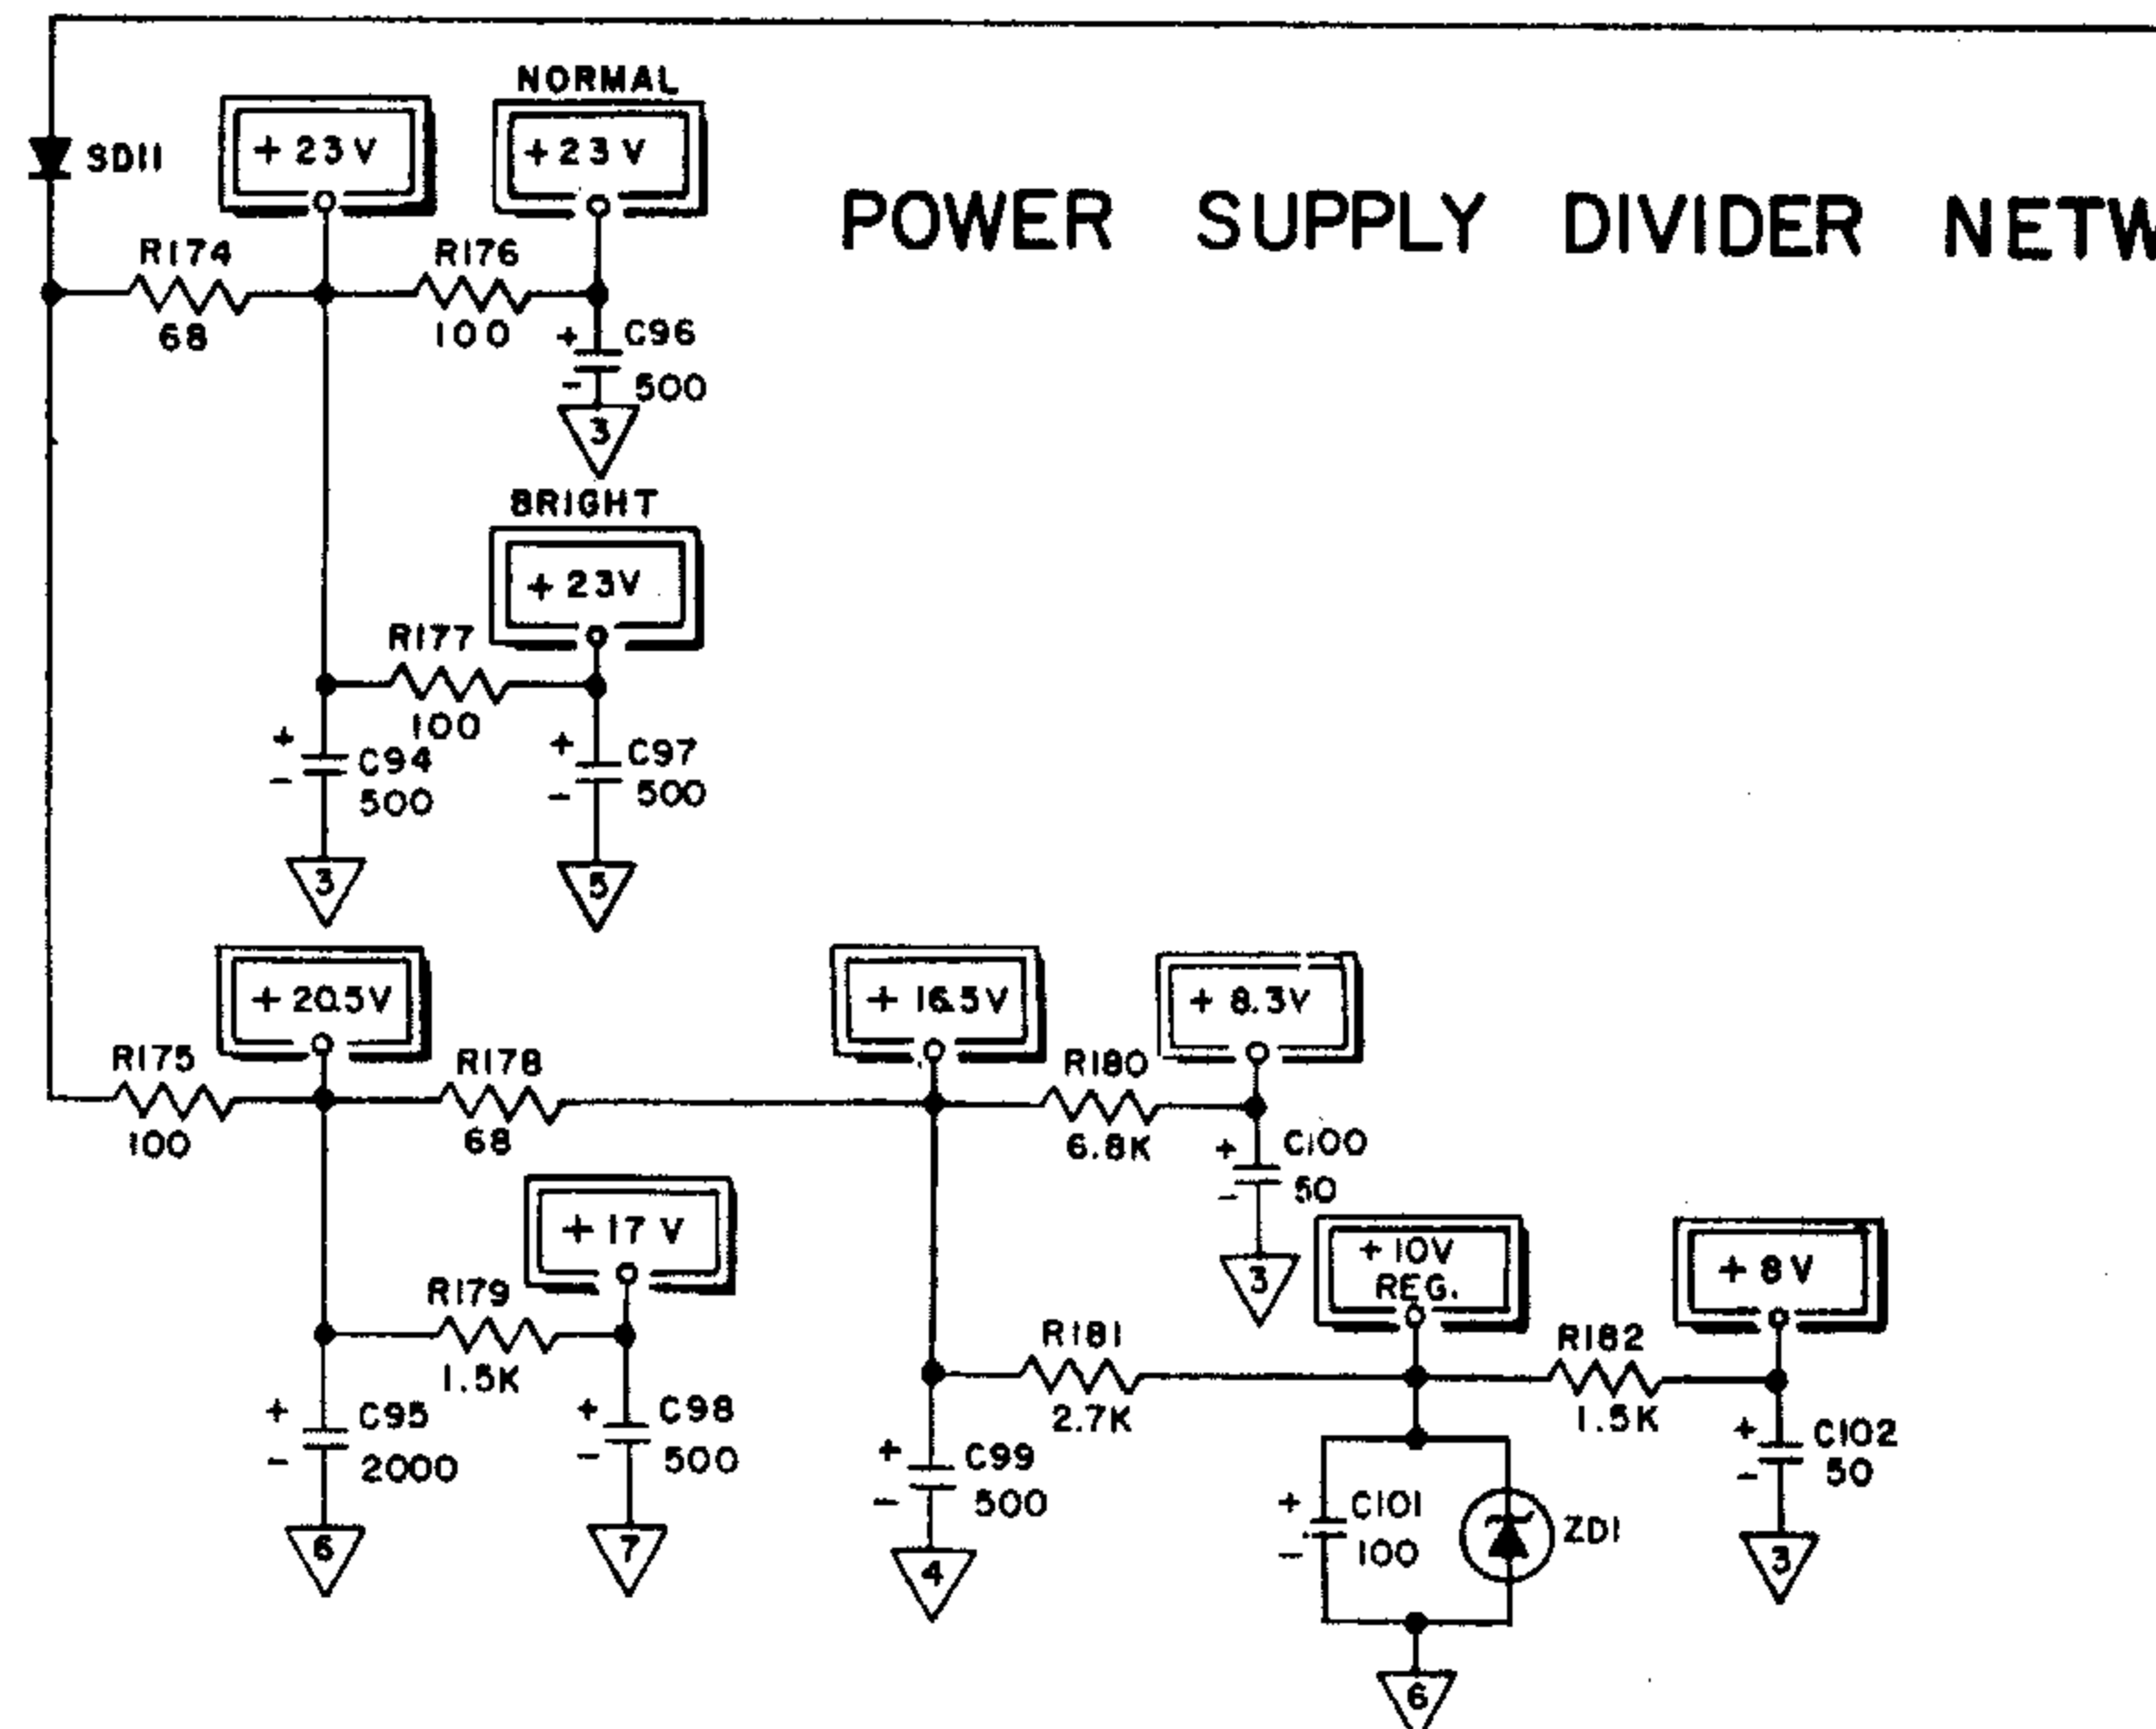

VERBERATION

TREMOLO

POWER SUPPLY DIVIDER NETWORK

METER RANGE

MIXER

OLO

PLY DIVIDER NETWORK

PART NO.
84-22362-0
09-12002-0
**83-8311-0
09-12001-0
23-5004-2
84-22368-0
84-22371-0
49-5219-0
*98-5005-1
73-5059-0
*98-5357-0
**83-8310-0