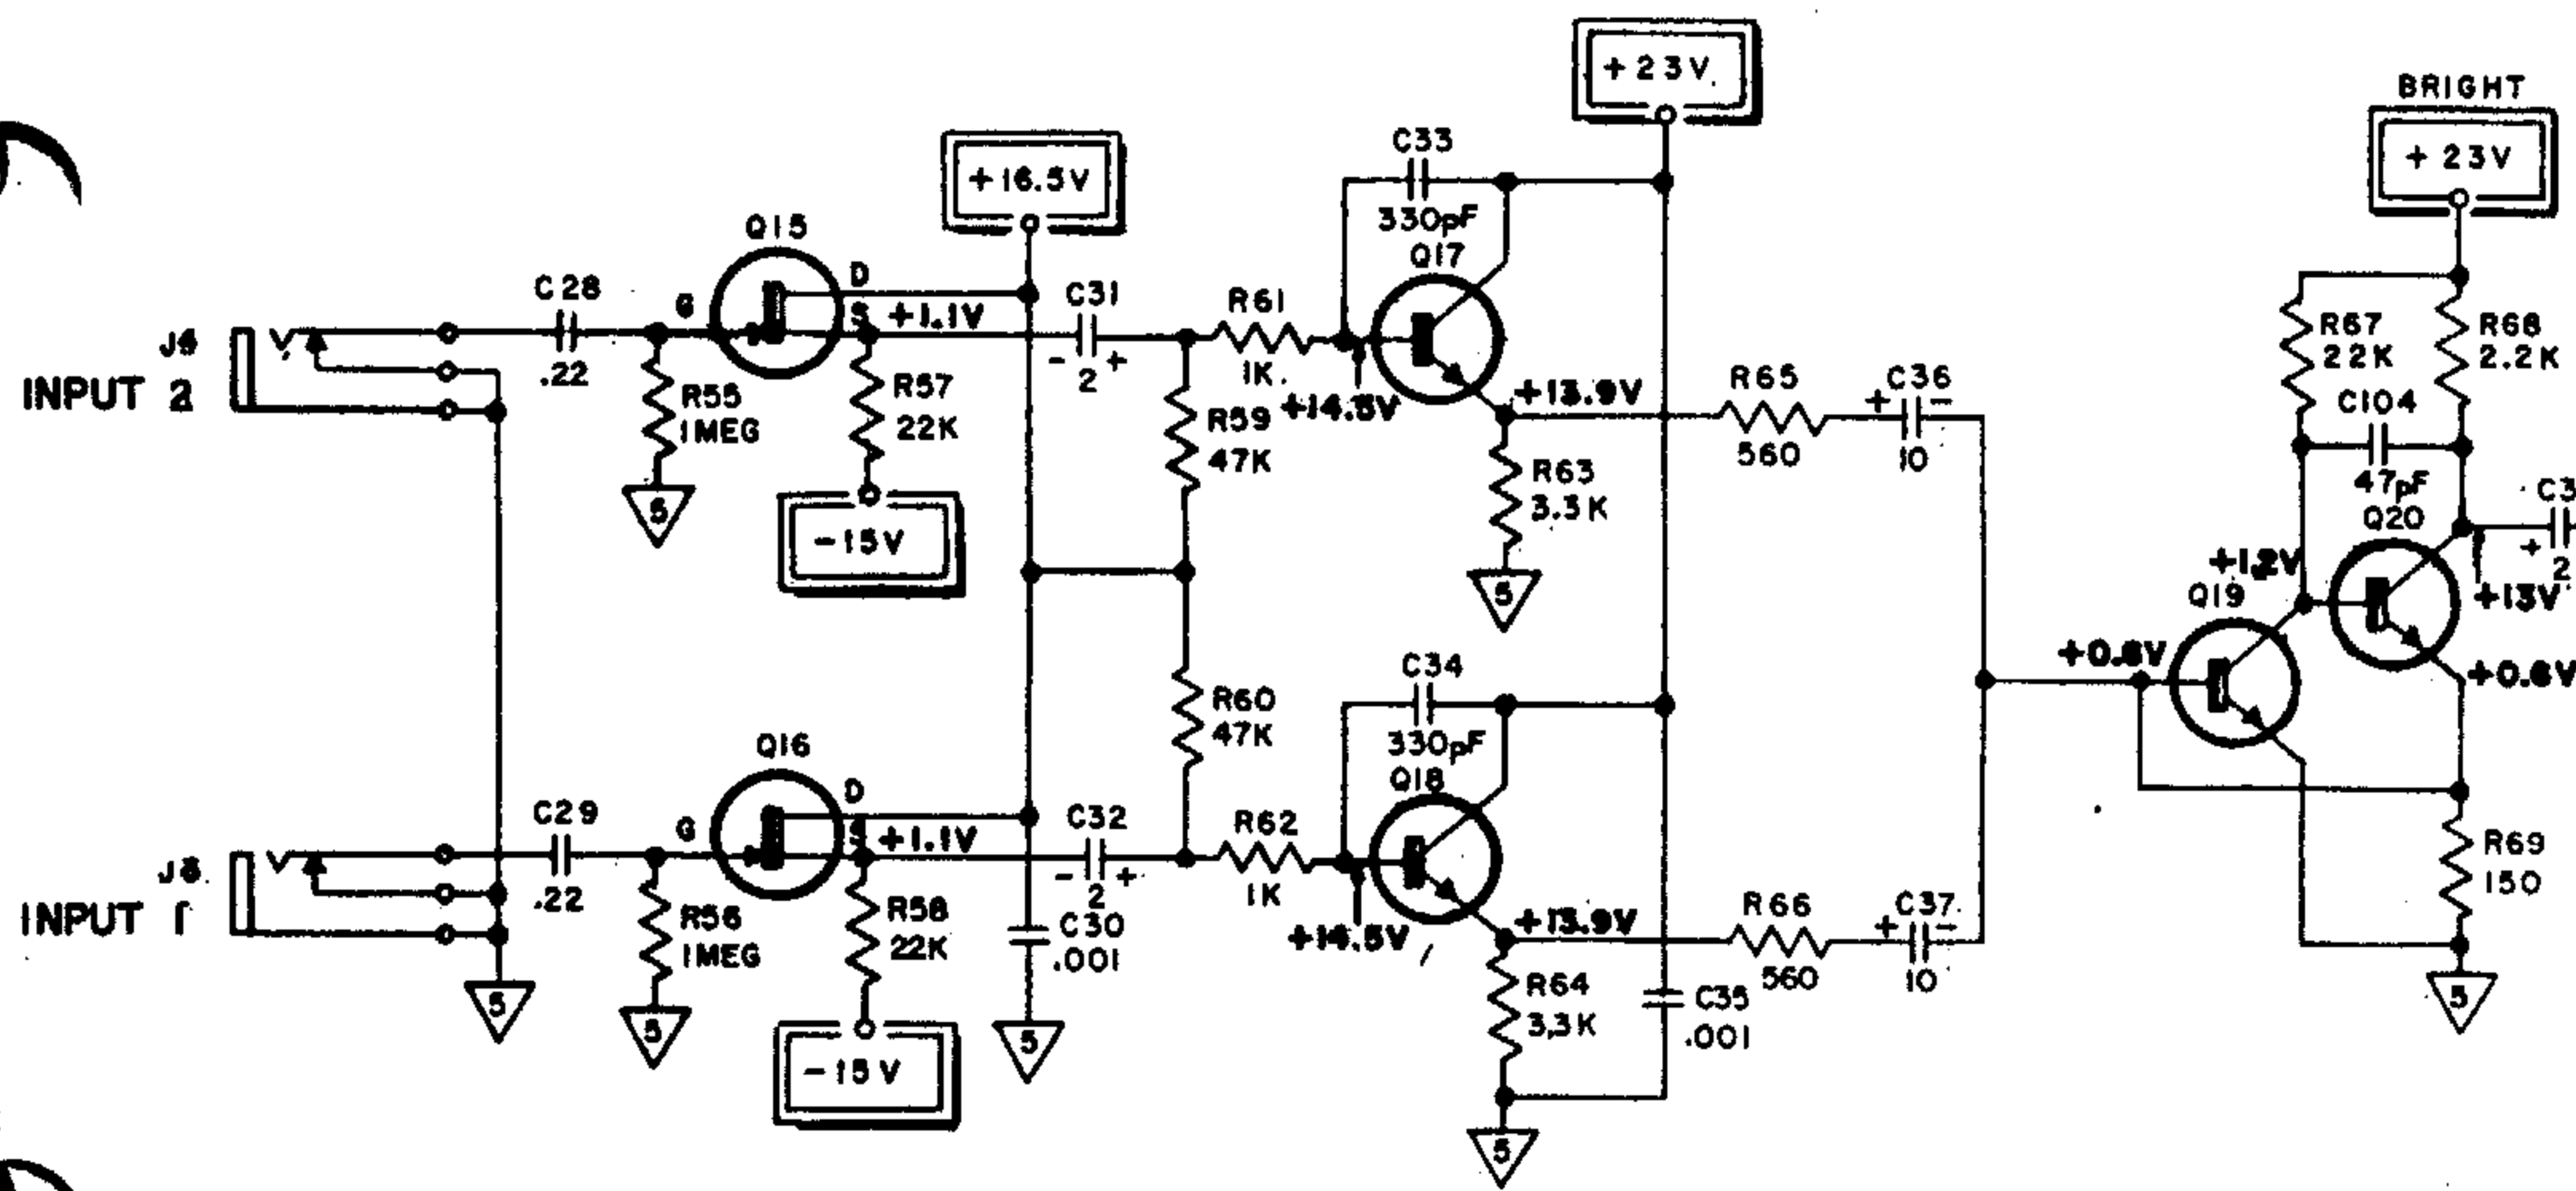

BRIGHT CHANNEL