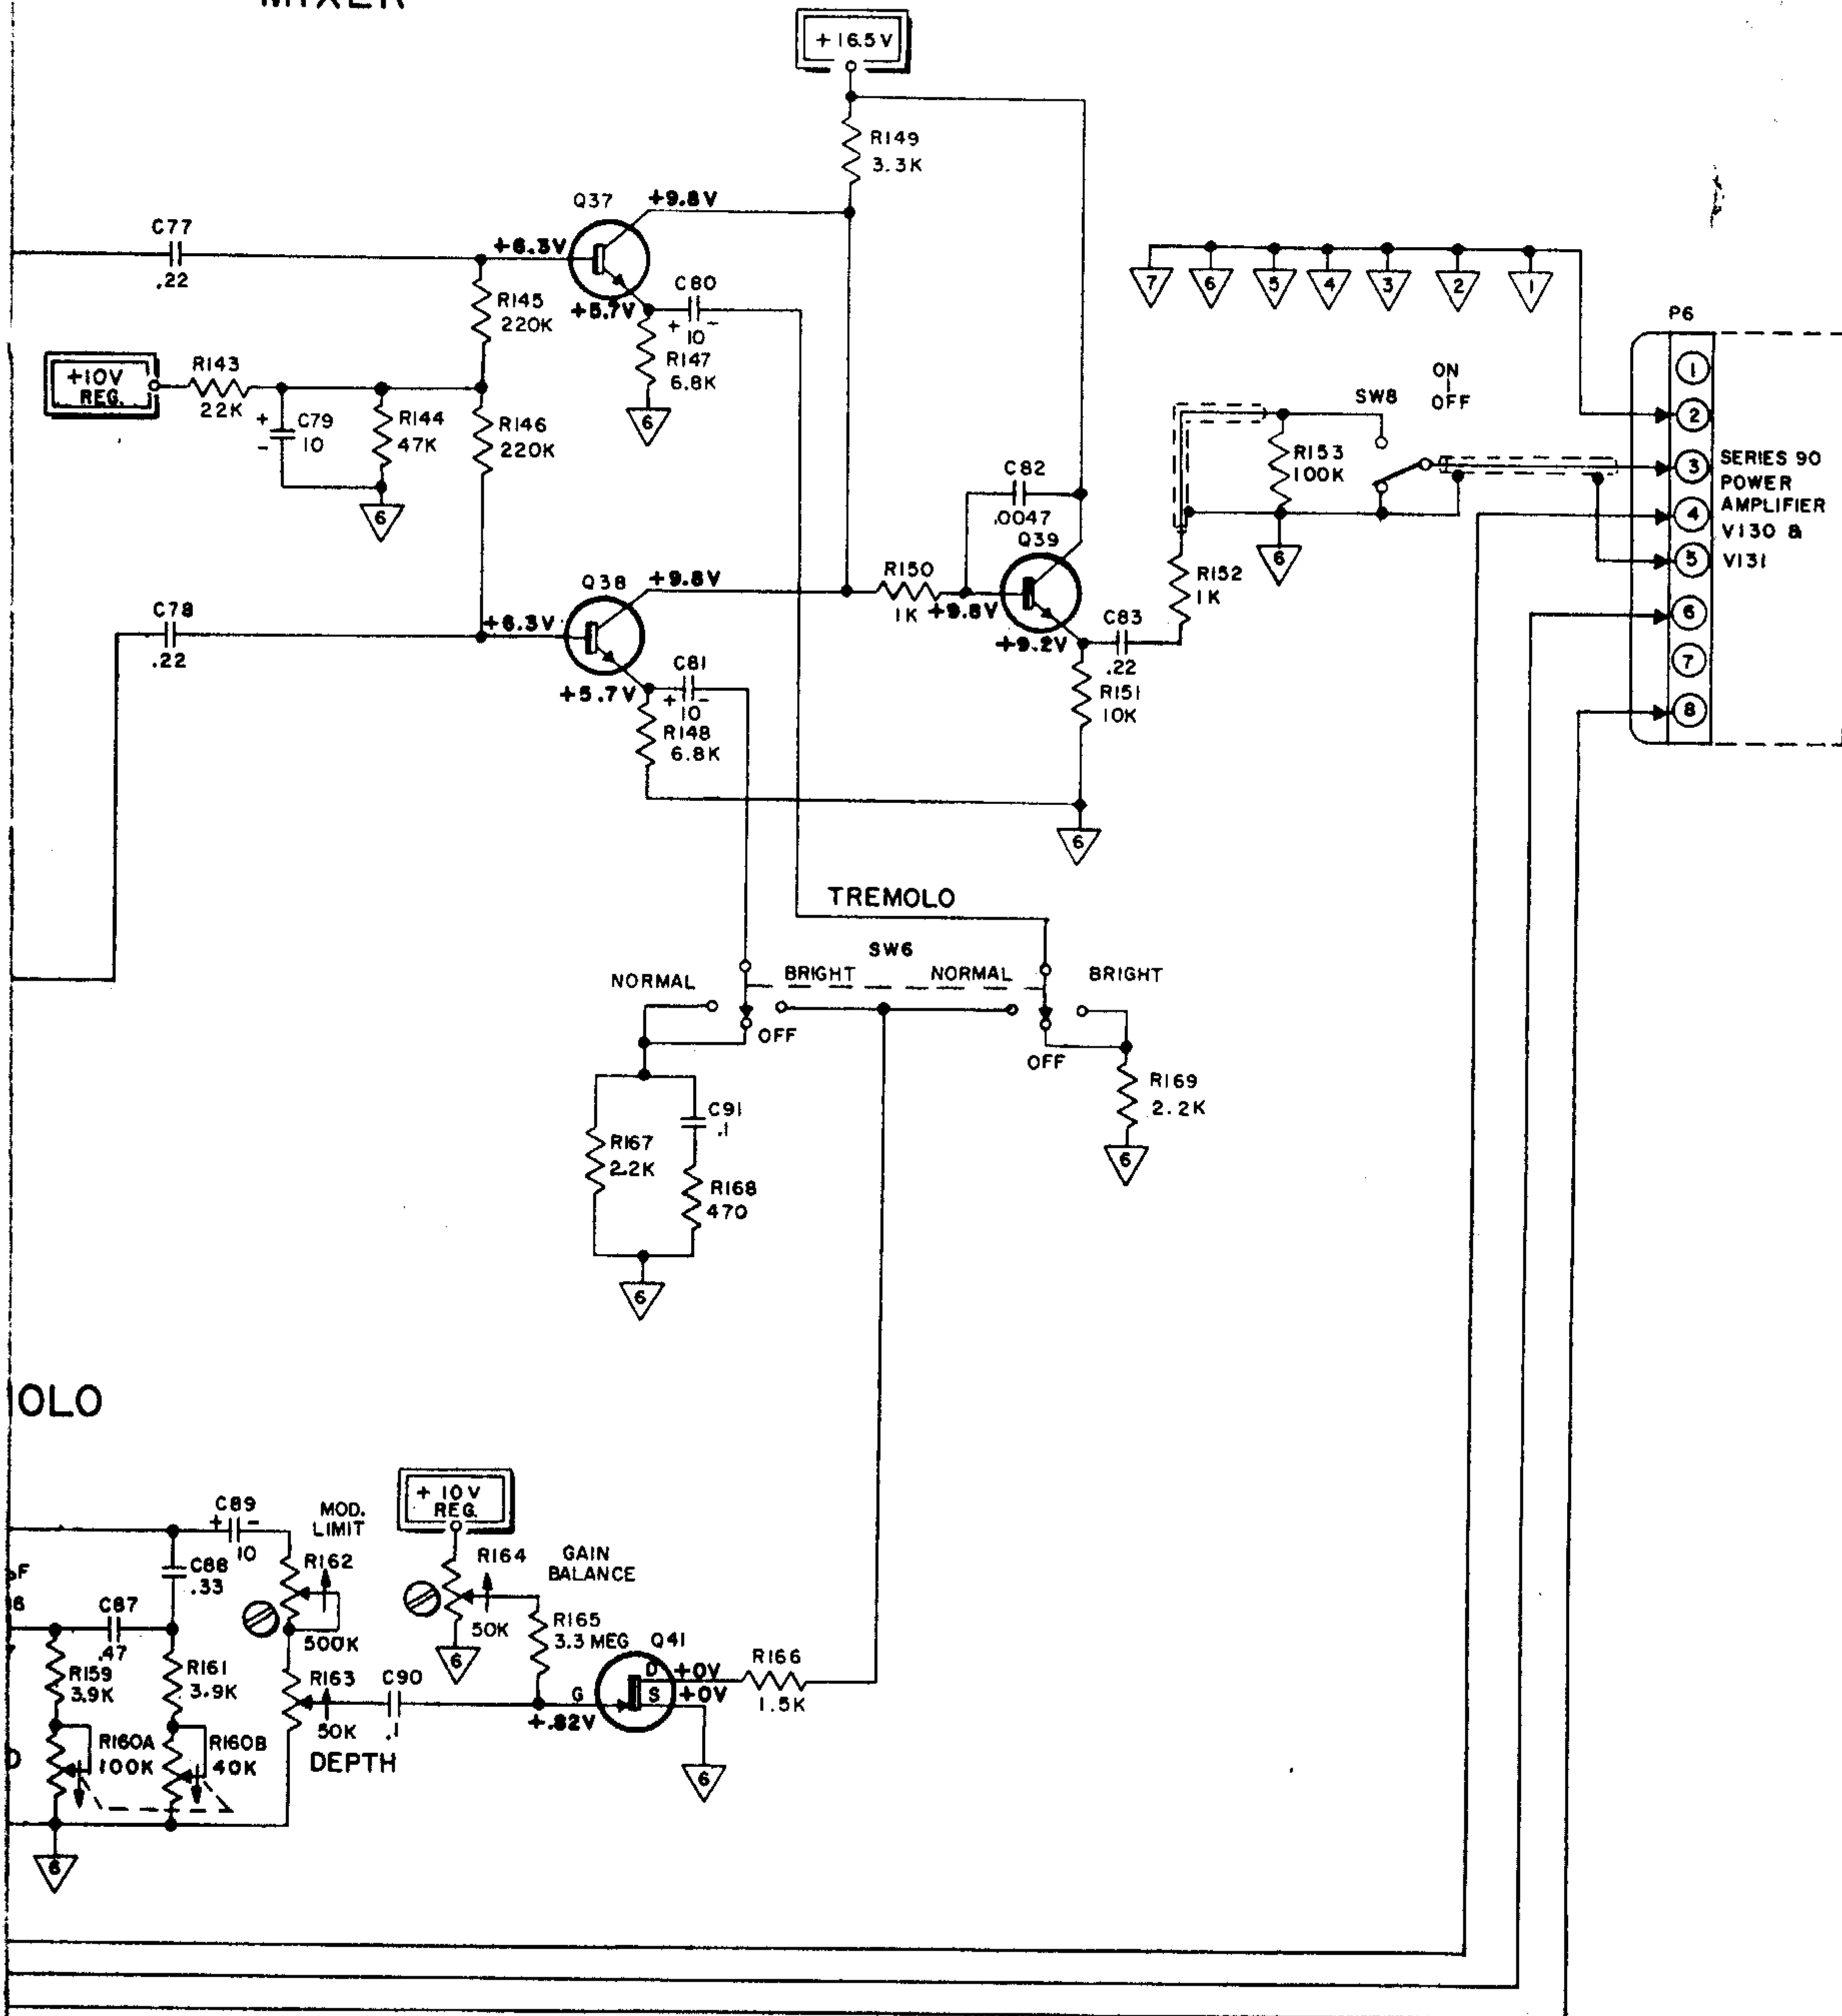

- 2 CHANNELS - NORMAL AND BRIGHT
- 4 INPUTS - 2 HIGH-GAIN IN EACH CHANNEL
- SEPERATE VOLUME, BASS AND TREBLE CONTROLS FOR EACH CHANNEL
- DISTORTION ATTACK CONTROL FOR NORMAL CHANNEL
 - TOP BOOST ON/OFF ROCKER SWITCH FOR NORMAL CHANNEL
 - MID-RANGE BOOST CONTROL FOR BRIGHT CHANNEL
 - REPEAT PERCUSSION SPEED CONTROL FOR BRIGHT CHANNEL
 - REVERB AND TREMOLO CHANNEL SELECTOR CONTROLS
 - REVERB BLEND CONTROL
 - TREMOLO SPEED AND DEPTH CONTROLS
- 2 POSITION VU METER MEASURES SPEAKER OUTPUT
- STANDBY ON/OFF SWITCH
- "E" TUNER ON/OFF SWITCH - NORMAL CHANNEL
- 5 BUTTON FOOT-SWITCH WITH COLOR-CODED PILOT LIGHTS
- DIMENSIONS: 8" H, 22" W, 10½" D
- SHIPPING WT. 22 LBS.

VERBERATION

TREMOLO

POWER SUPPLY DIVIDER NETWORK

METER RANGE

MIXER

OLO

PLY DIVIDER NETWORK

PART NO.
84-22362-0
09-12002-0
**83-8311-0
09-12001-0
23-5004-2
84-22368-0
84-22371-0
49-5219-0
*98-5005-1
73-5059-0
*98-5357-0
**83-8310-0