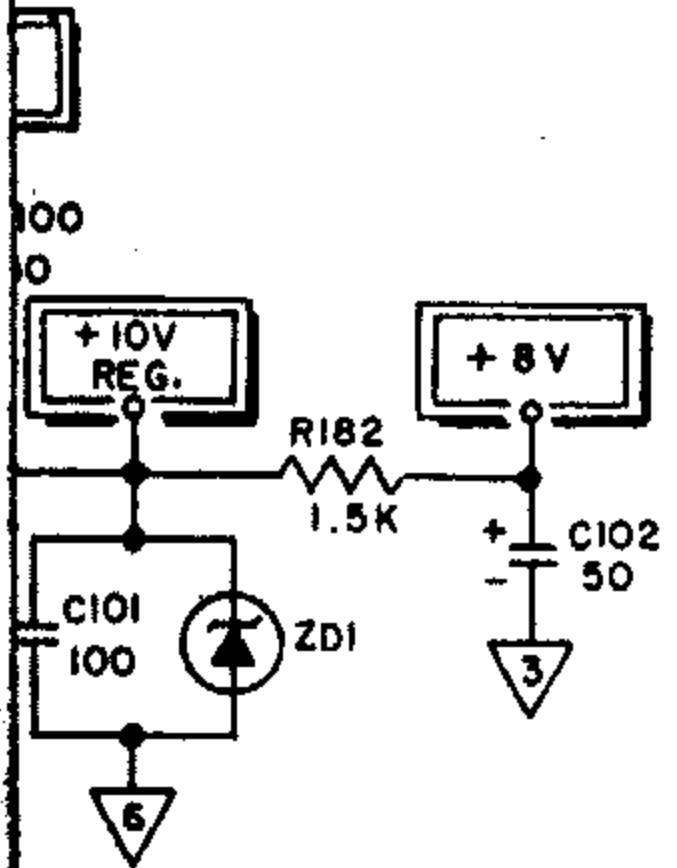

- 2 CHANNELS - NORMAL AND BRIGHT
- 4 INPUTS - 2 HIGH-GAIN IN EACH CHANNEL
- SEPERATE VOLUME, BASS AND TREBLE CONTROLS FOR EACH CHANNEL
- DISTORTION ATTACK CONTROL FOR NORMAL CHANNEL
 - TOP BOOST ON/OFF ROCKER SWITCH FOR NORMAL CHANNEL
 - MID-RANGE BOOST CONTROL FOR BRIGHT CHANNEL
 - REPEAT PERCUSSION SPEED CONTROL FOR BRIGHT CHANNEL
 - REVERB AND TREMOLO CHANNEL SELECTOR CONTROLS
 - REVERB BLEND CONTROL
 - TREMOLO SPEED AND DEPTH CONTROLS
- 2 POSITION VU METER MEASURES SPEAKER OUTPUT
- STANDBY ON/OFF SWITCH
- "E" TUNER ON/OFF SWITCH - NORMAL CHANNEL
- 5 BUTTON FOOT-SWITCH WITH COLOR-CODED PILOT LIGHTS
- DIMENSIONS: 8" H, 22" W, 10½" D
- SHIPPING WT. 22 LBS.

VERBERATION

TREMOLO

POWER SUPPLY DIVIDER NETWORK

METER RANGE

MIXER

OLO

PLY DIVIDER NETWORK

PART NO.
84-22362-0
09-12002-0
**83-8311-0
09-12001-0
23-5004-2
84-22368-0
84-22371-0
49-5219-0
*98-5005-1
73-5059-0
*98-5357-0
**83-8310-0