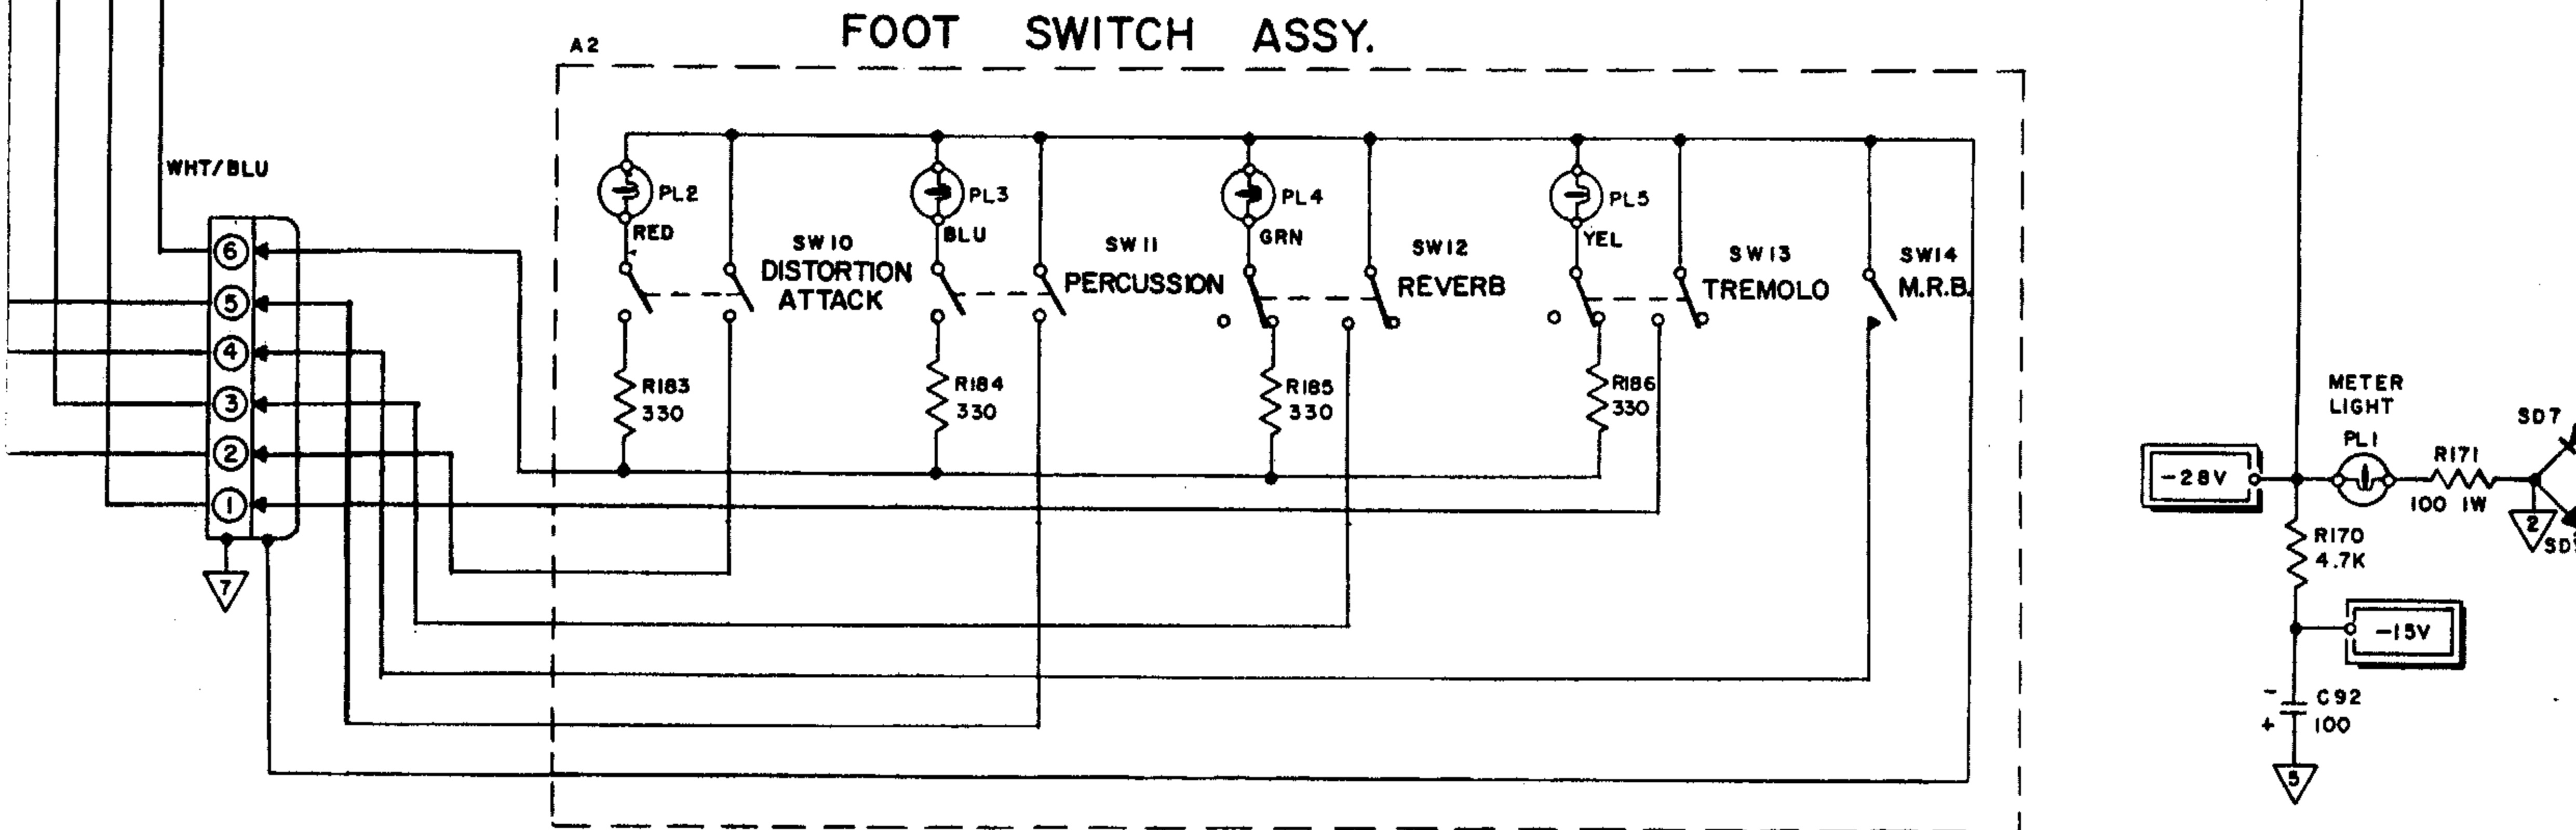

FOOT SWITCH ASSY.