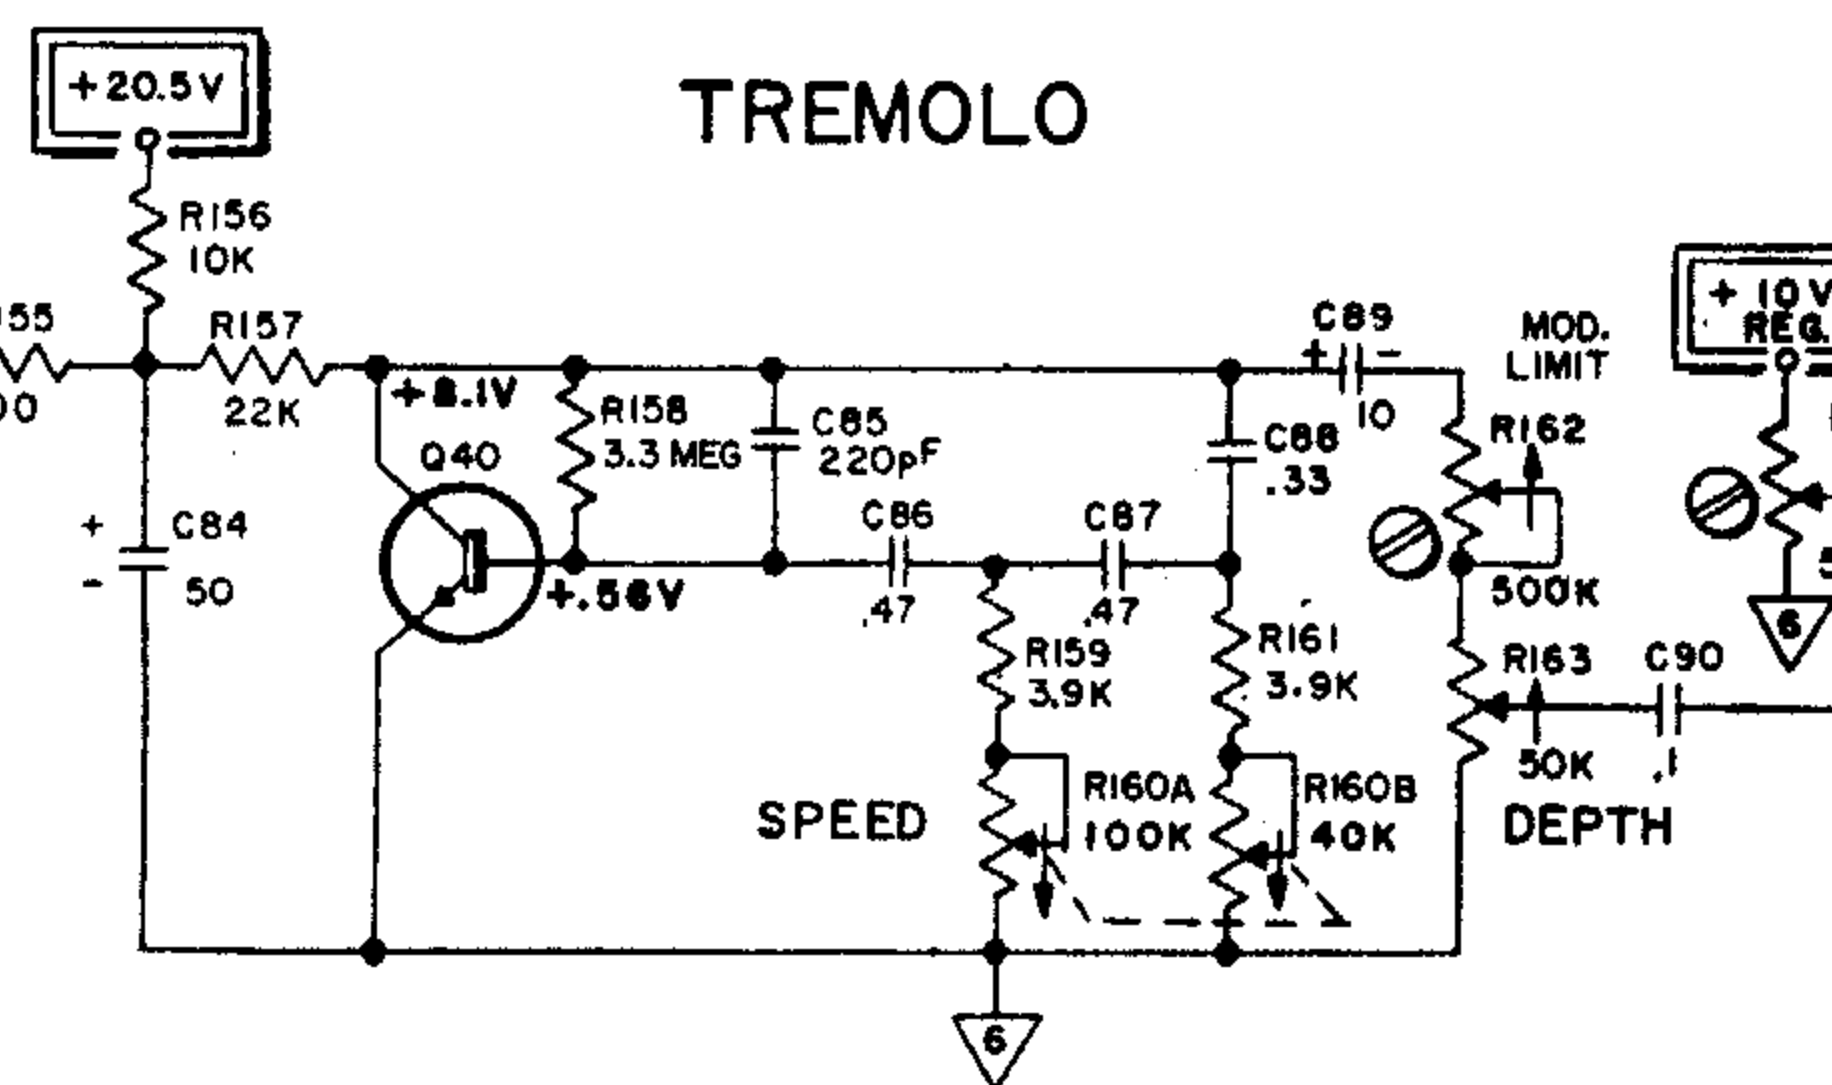

- 2 CHANNELS - NORMAL AND BRIGHT
- 4 INPUTS - 2 HIGH-GAIN IN EACH CHANNEL
- SEPERATE VOLUME, BASS AND TREBLE CONTROLS FOR EACH CHANNEL
- DISTORTION ATTACK CONTROL FOR NORMAL CHANNEL
 - TOP BOOST ON/OFF ROCKER SWITCH FOR NORMAL CHANNEL
 - MID-RANGE BOOST CONTROL FOR BRIGHT CHANNEL
 - REPEAT PERCUSSION SPEED CONTROL FOR BRIGHT CHANNEL
 - REVERB AND TREMOLO CHANNEL SELECTOR CONTROLS
 - REVERB BLEND CONTROL
 - TREMOLO SPEED AND DEPTH CONTROLS
- 2 POSITION VU METER MEASURES SPEAKER OUTPUT
- STANDBY ON/OFF SWITCH
- "E" TUNER ON/OFF SWITCH - NORMAL CHANNEL
- 5 BUTTON FOOT-SWITCH WITH COLOR-CODED PILOT LIGHTS
- DIMENSIONS: 8" H, 22" W, 10½" D
- SHIPPING WT. 22 LBS.

VERBERATION

TREMOLO

POWER SUPPLY DIVIDER NETWORK

METER RANGE

MIXER

OLO

PLY DIVIDER NETWORK

PART NO.
84-22362-0
09-12002-0
**83-8311-0
09-12001-0
23-5004-2
84-22368-0
84-22371-0
49-5219-0
*98-5005-1
73-5059-0
*98-5357-0
**83-8310-0