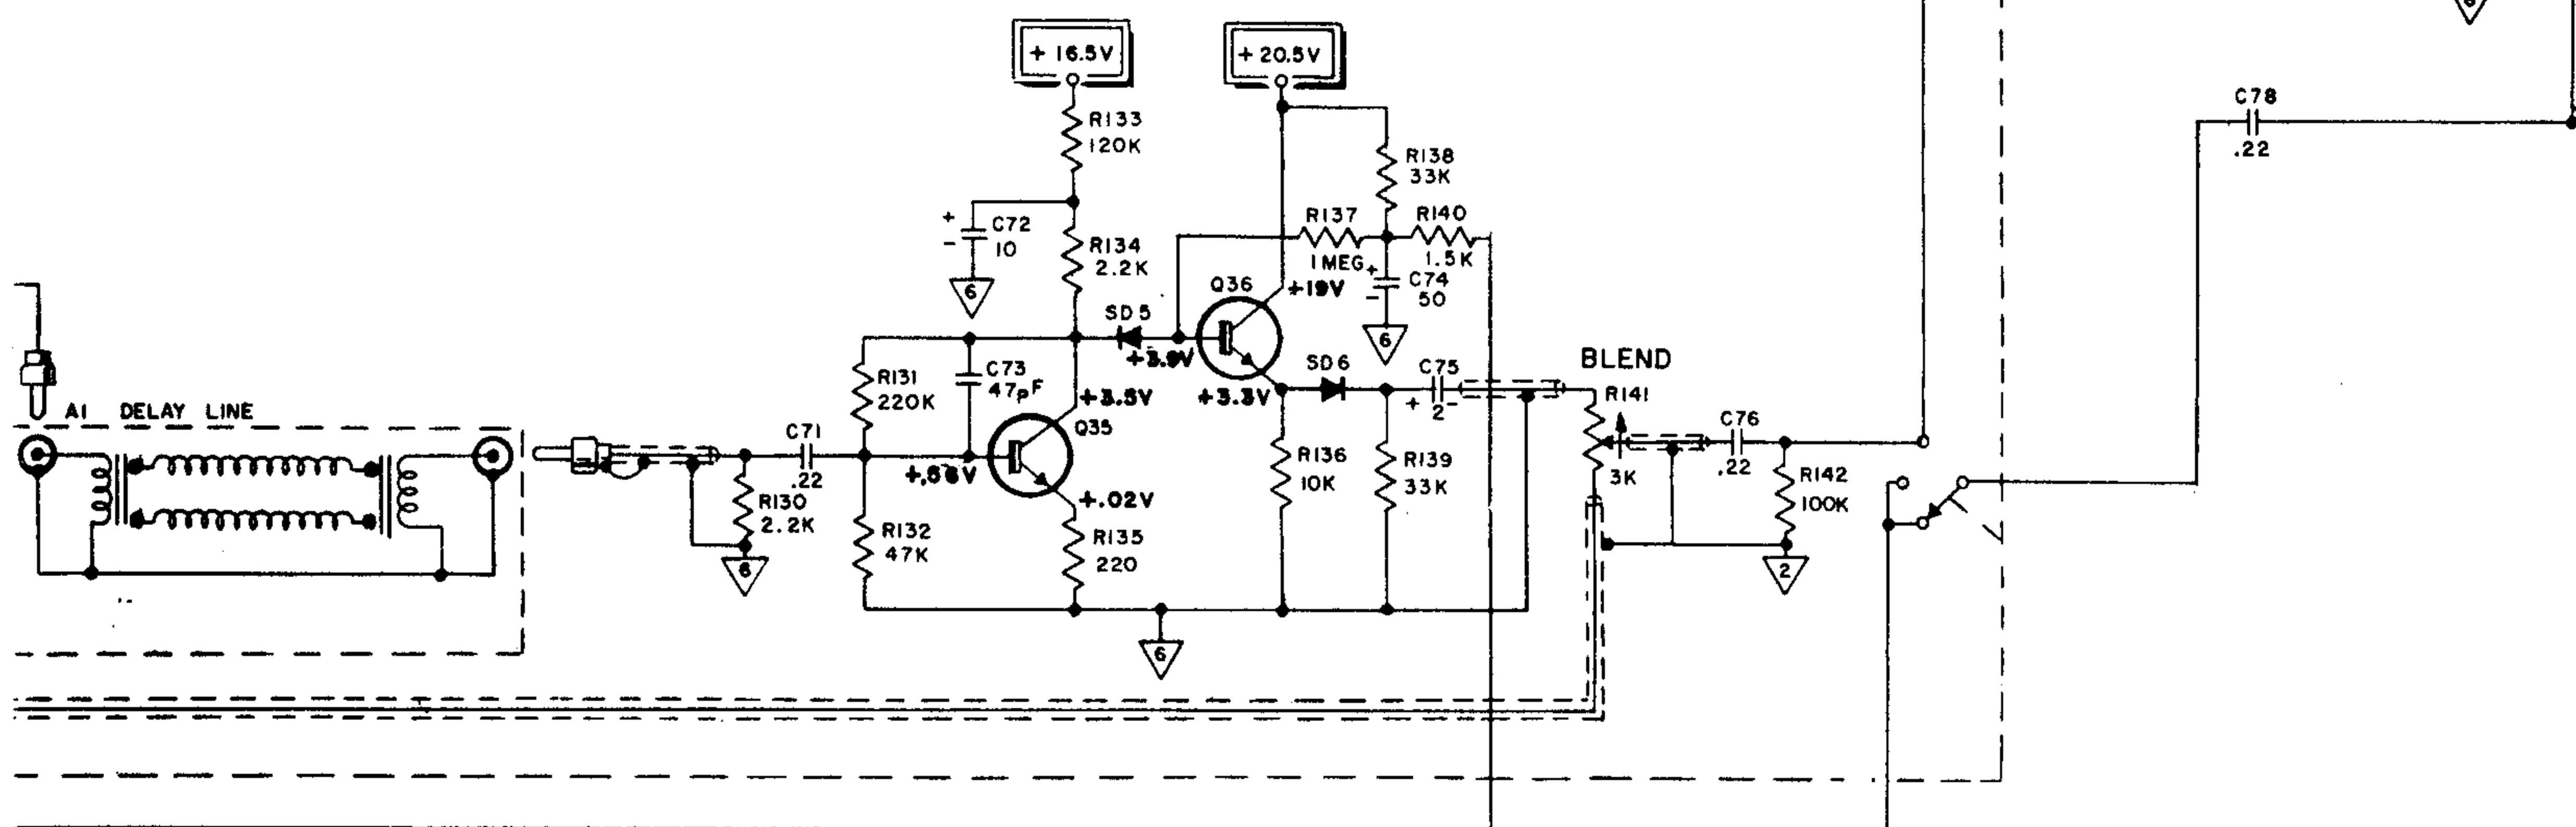

MIXER

VERBERATION