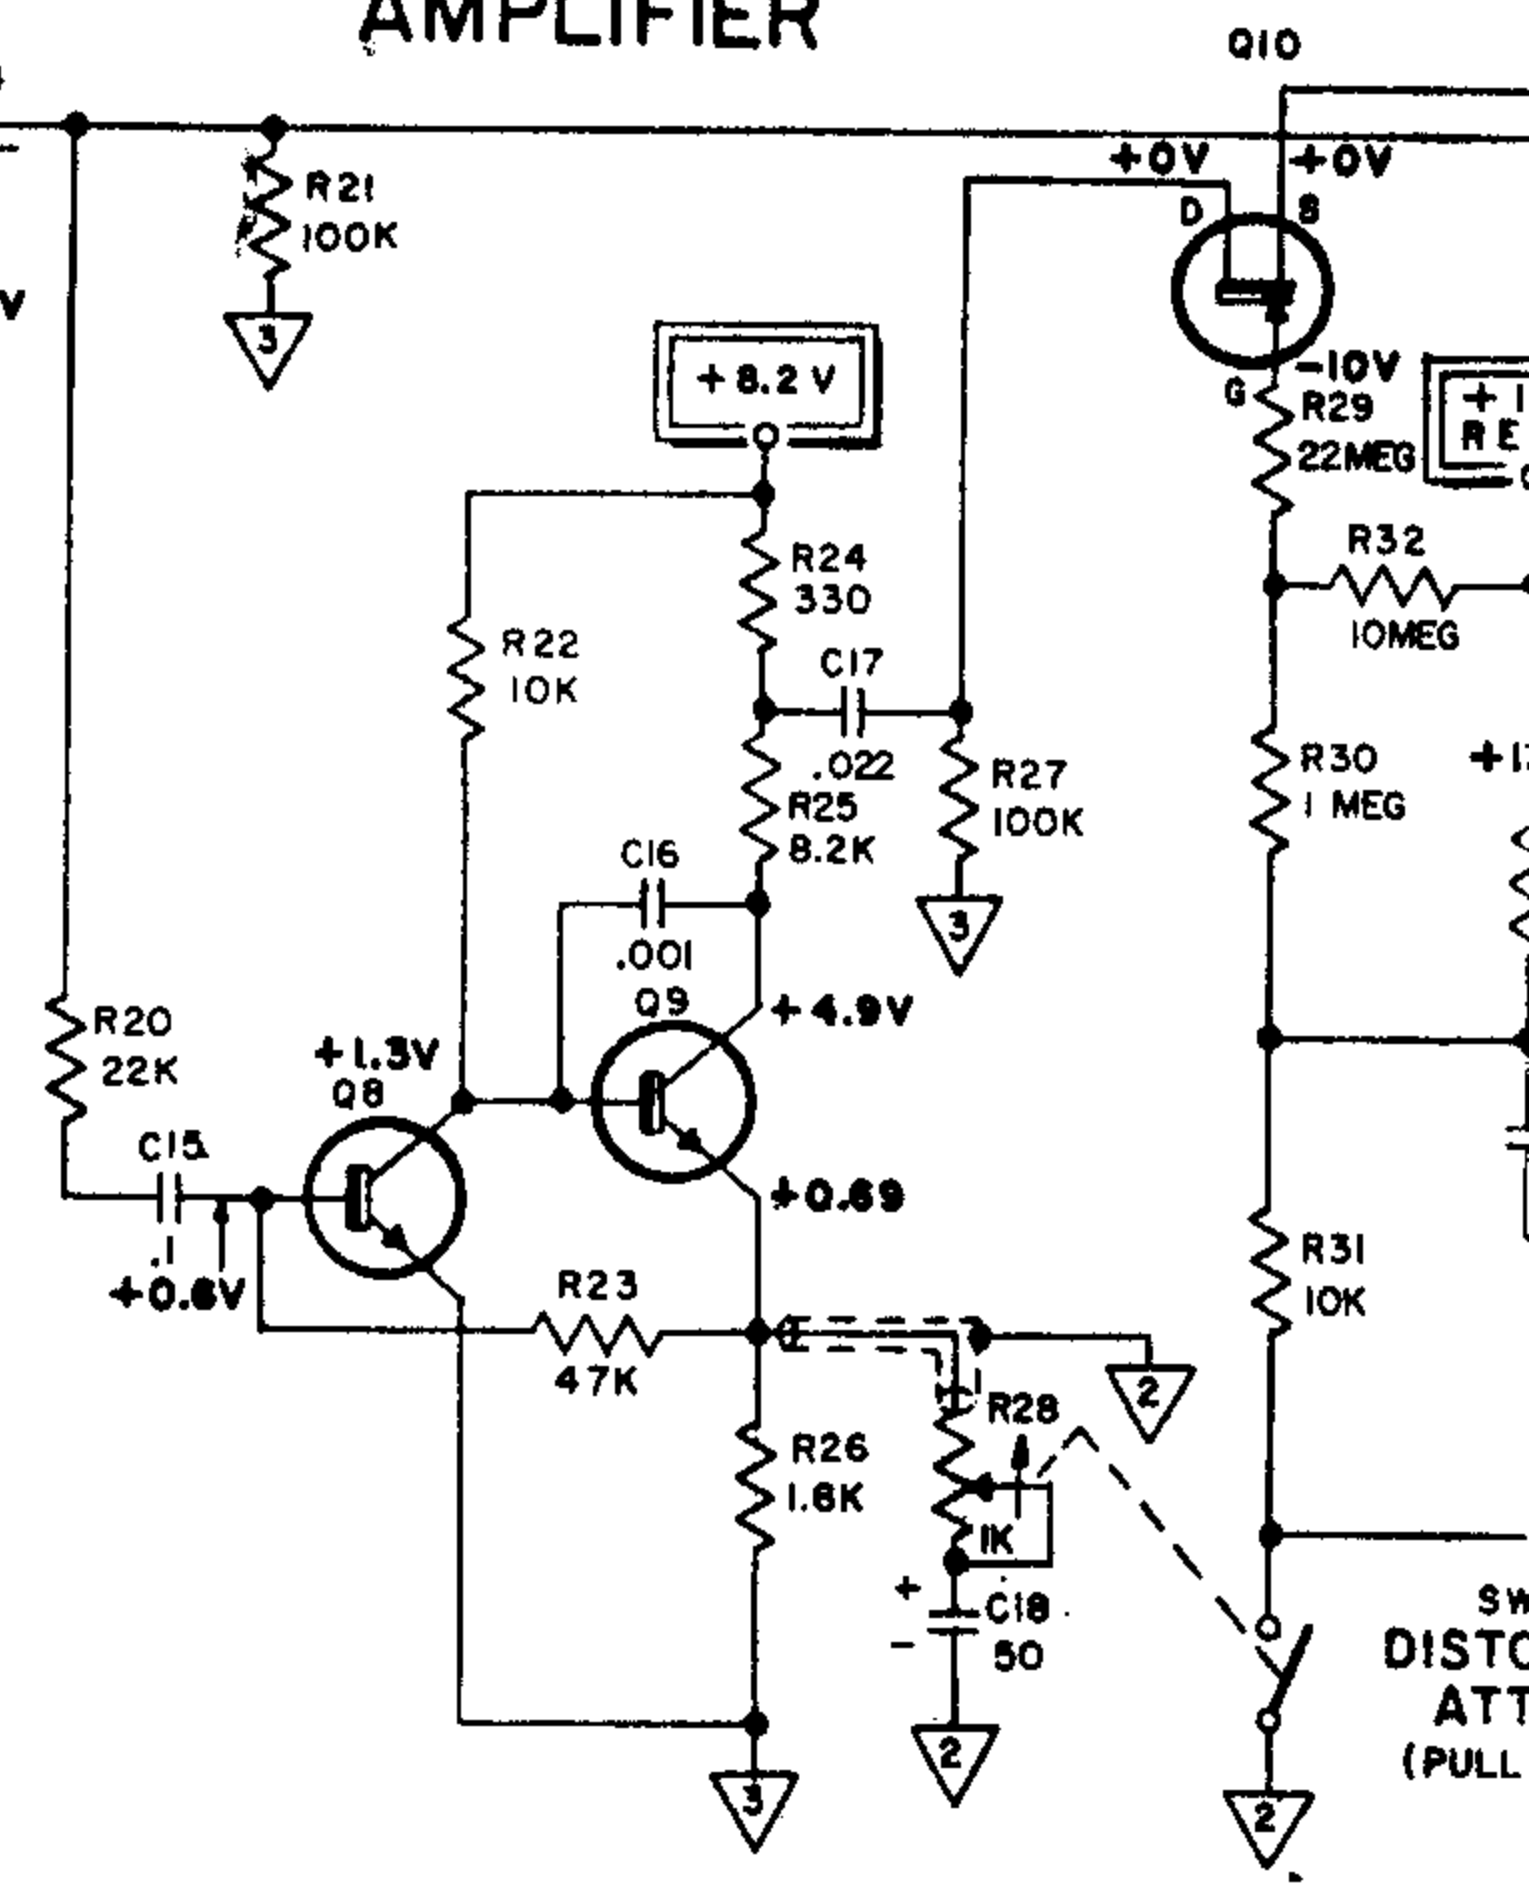

DISTORTION

DISTORTION AMPLIFIER