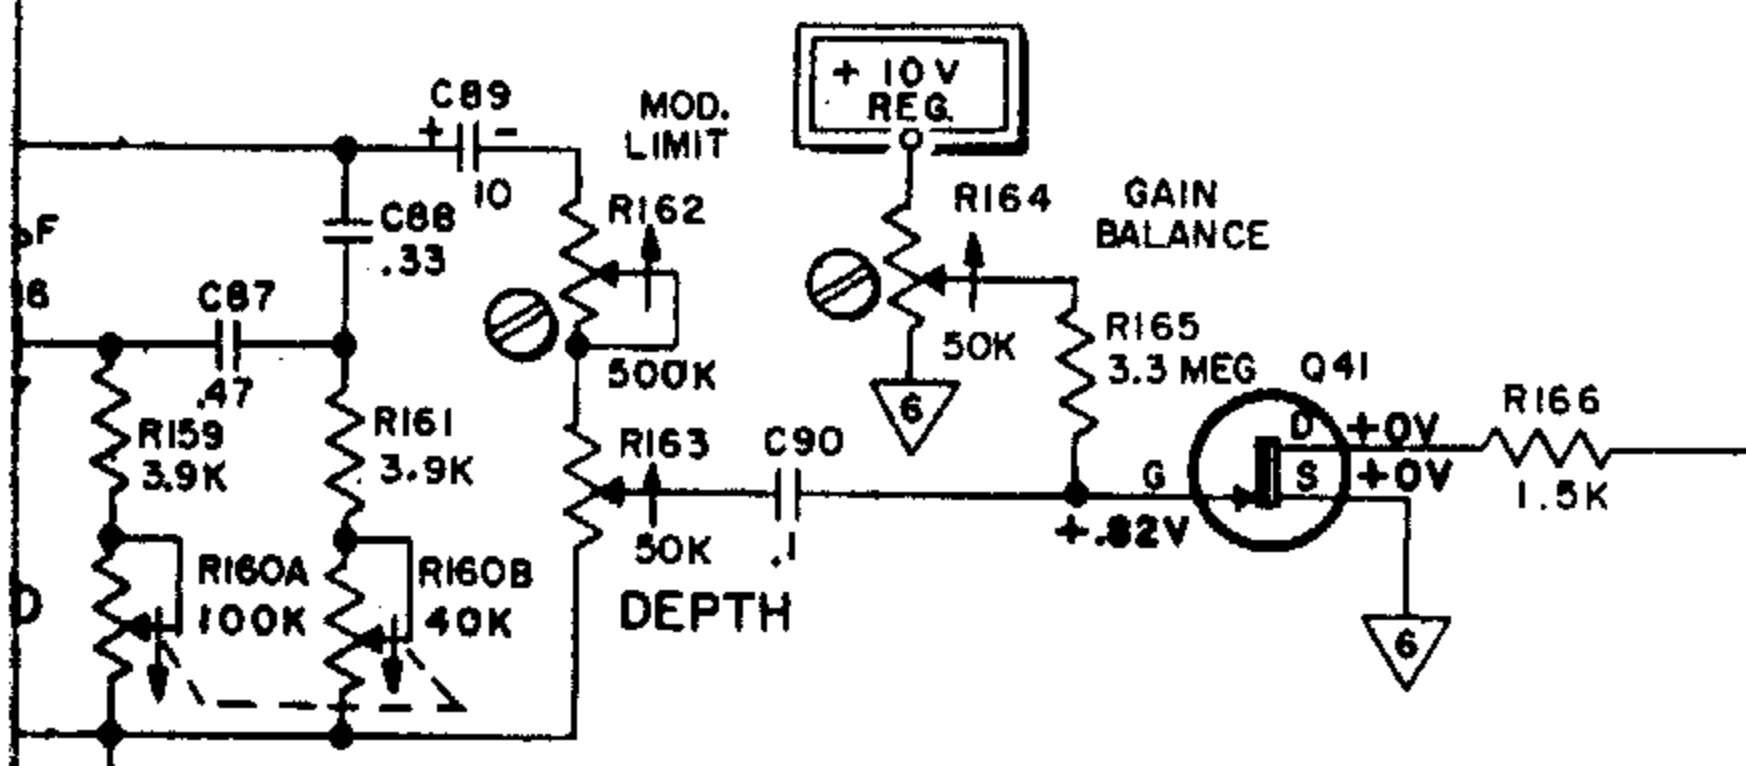

- 2 CHANNELS - NORMAL AND BRIGHT
- 4 INPUTS - 2 HIGH-GAIN IN EACH CHANNEL
- SEPERATE VOLUME, BASS AND TREBLE CONTROLS FOR EACH CHANNEL
- DISTORTION ATTACK CONTROL FOR NORMAL CHANNEL
 - TOP BOOST ON/OFF ROCKER SWITCH FOR NORMAL CHANNEL
 - MID-RANGE BOOST CONTROL FOR BRIGHT CHANNEL
 - REPEAT PERCUSSION SPEED CONTROL FOR BRIGHT CHANNEL
 - REVERB AND TREMOLO CHANNEL SELECTOR CONTROLS
 - REVERB BLEND CONTROL
 - TREMOLO SPEED AND DEPTH CONTROLS
- 2 POSITION VU METER MEASURES SPEAKER OUTPUT
- STANDBY ON/OFF SWITCH
- "E" TUNER ON/OFF SWITCH - NORMAL CHANNEL
- 5 BUTTON FOOT-SWITCH WITH COLOR-CODED PILOT LIGHTS
- DIMENSIONS: 8" H, 22" W, 10½" D
- SHIPPING WT. 22 LBS.

VERBERATION

TREMOLO

POWER SUPPLY DIVIDER NETWORK

METER RANGE

MIXER

OLO

PLY DIVIDER NETWORK

PART NO.
84-22362-0
09-12002-0
**83-8311-0
09-12001-0
23-5004-2
84-22368-0
84-22371-0
49-5219-0
*98-5005-1
73-5059-0
*98-5357-0
**83-8310-0