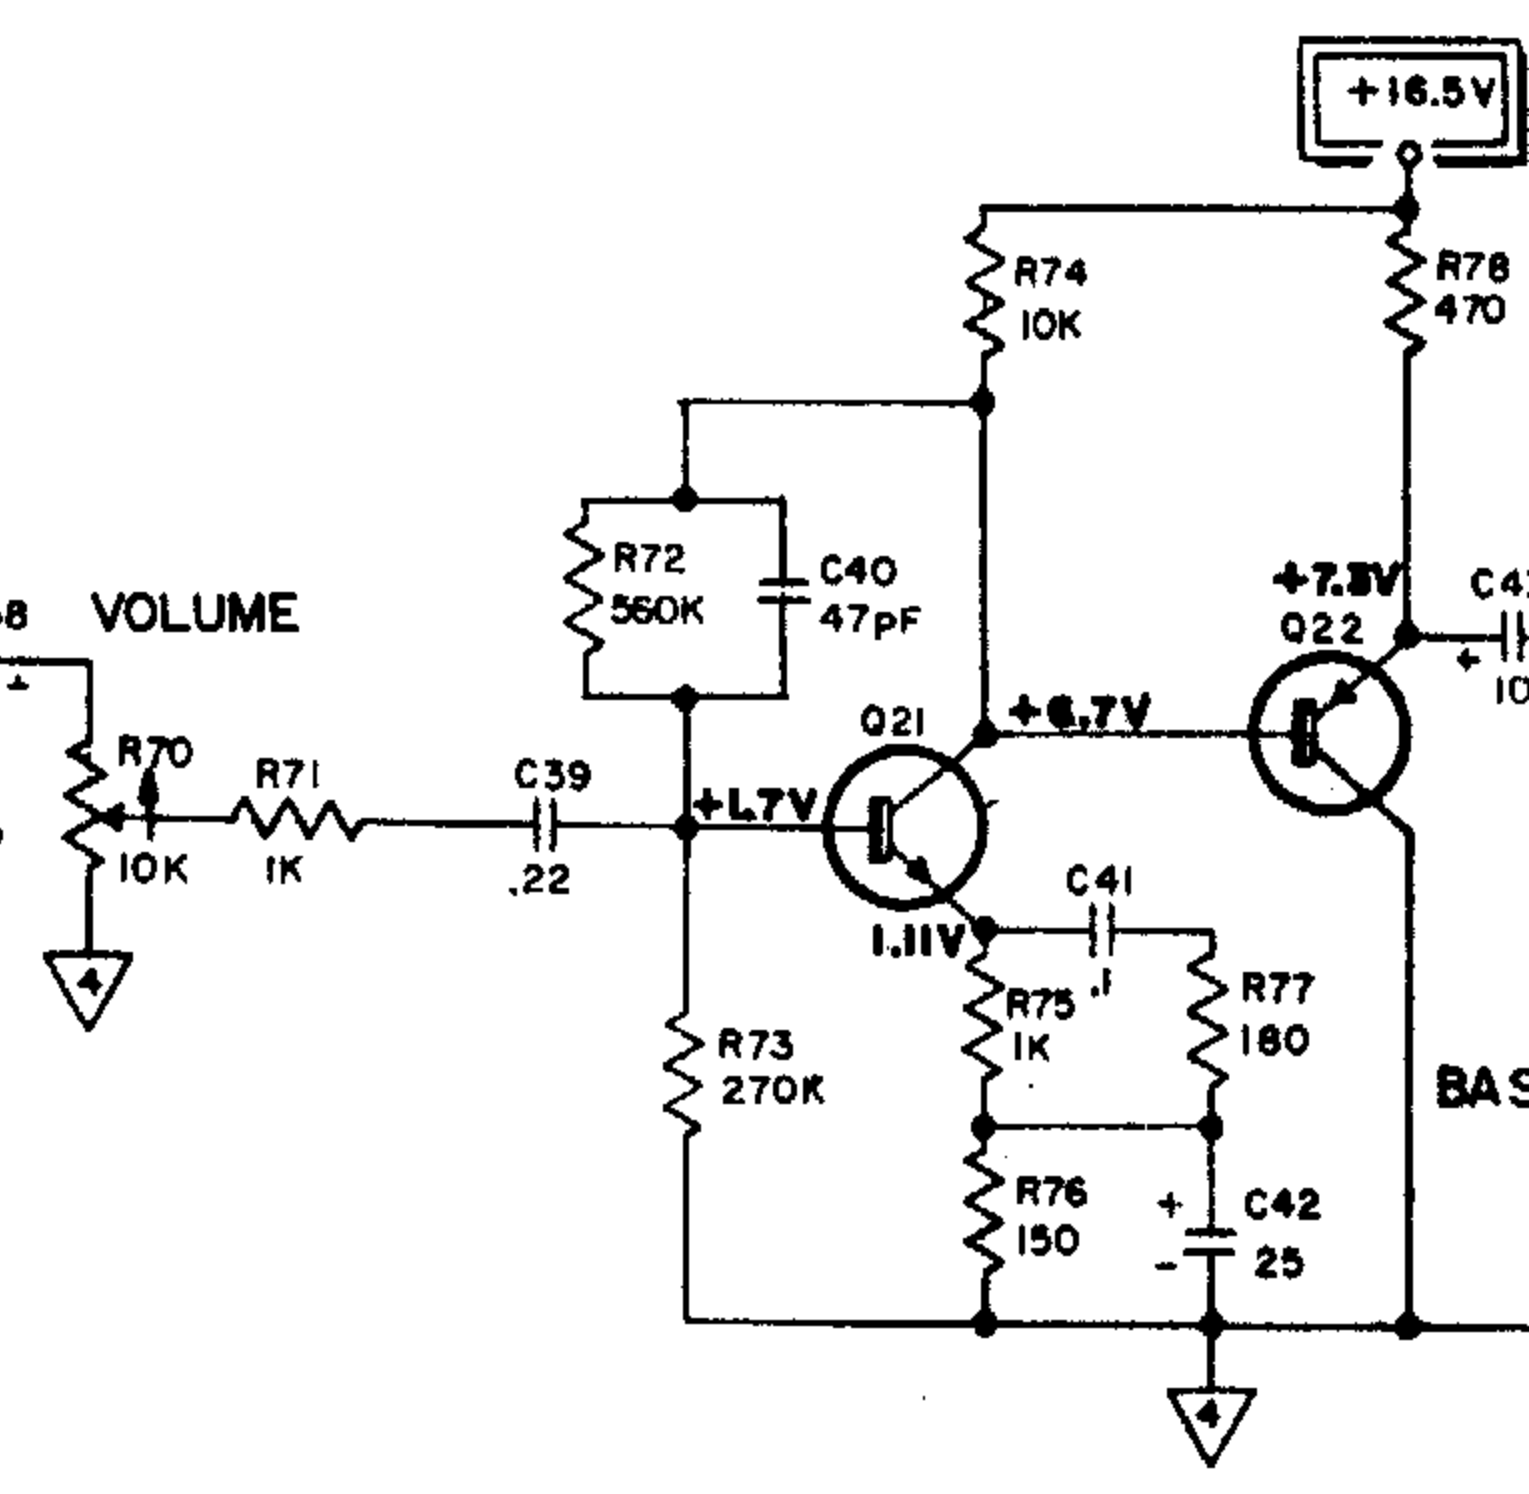

TONE CONTROL AMP