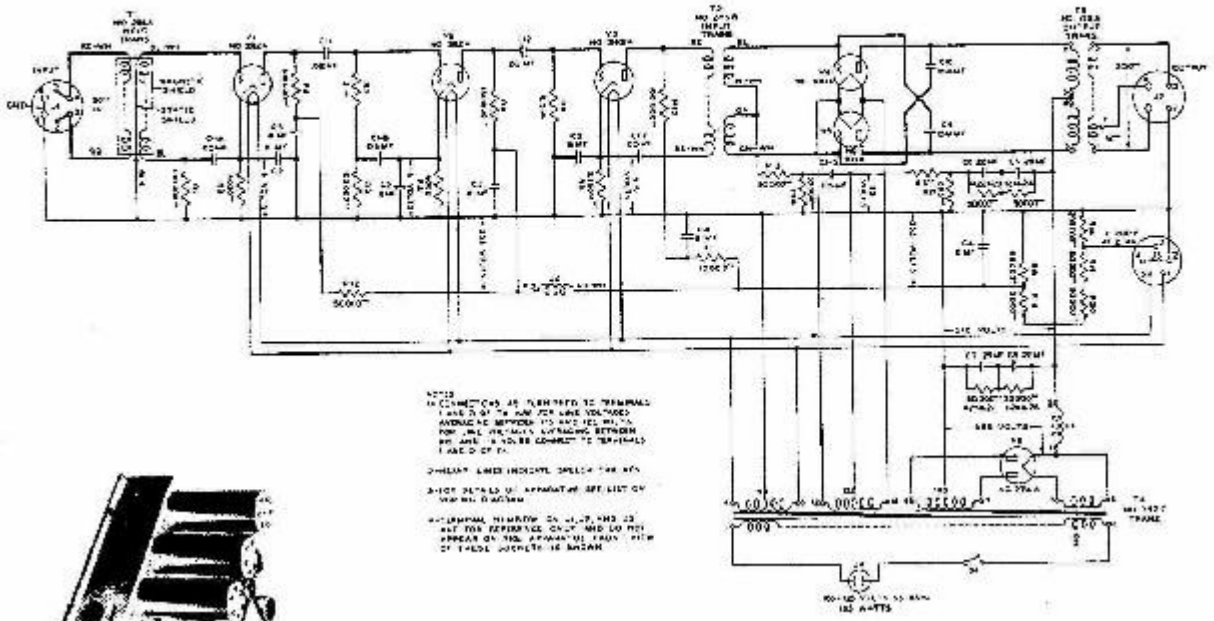

WESTERN ELECTRIC NO. 92-B