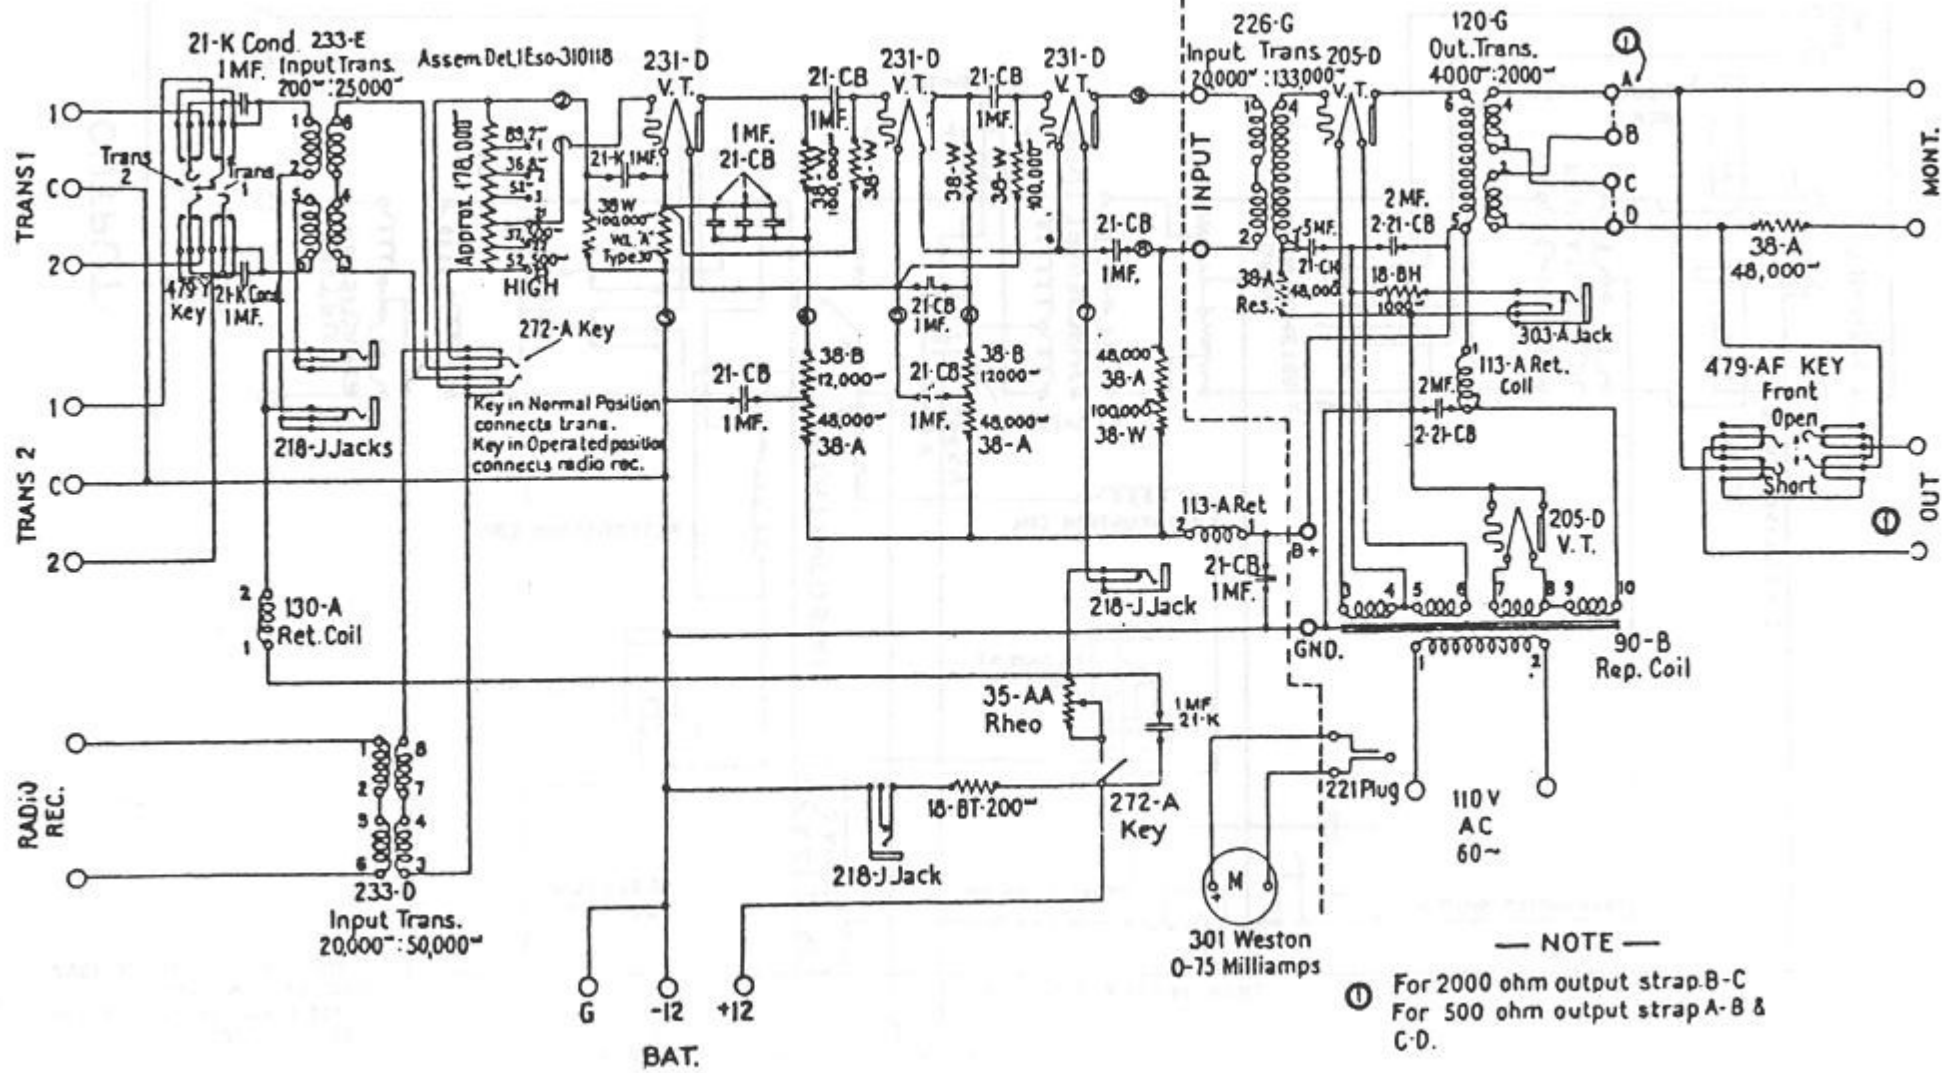

Western Electric 32-A

D-80924 Amplifier

- NOTE —
- ① For 2000 ohm output strap B-C
For 500 ohm output strap A-B & C-D.
 - ② ① ② etc. designate Terminals on Socket assembly.