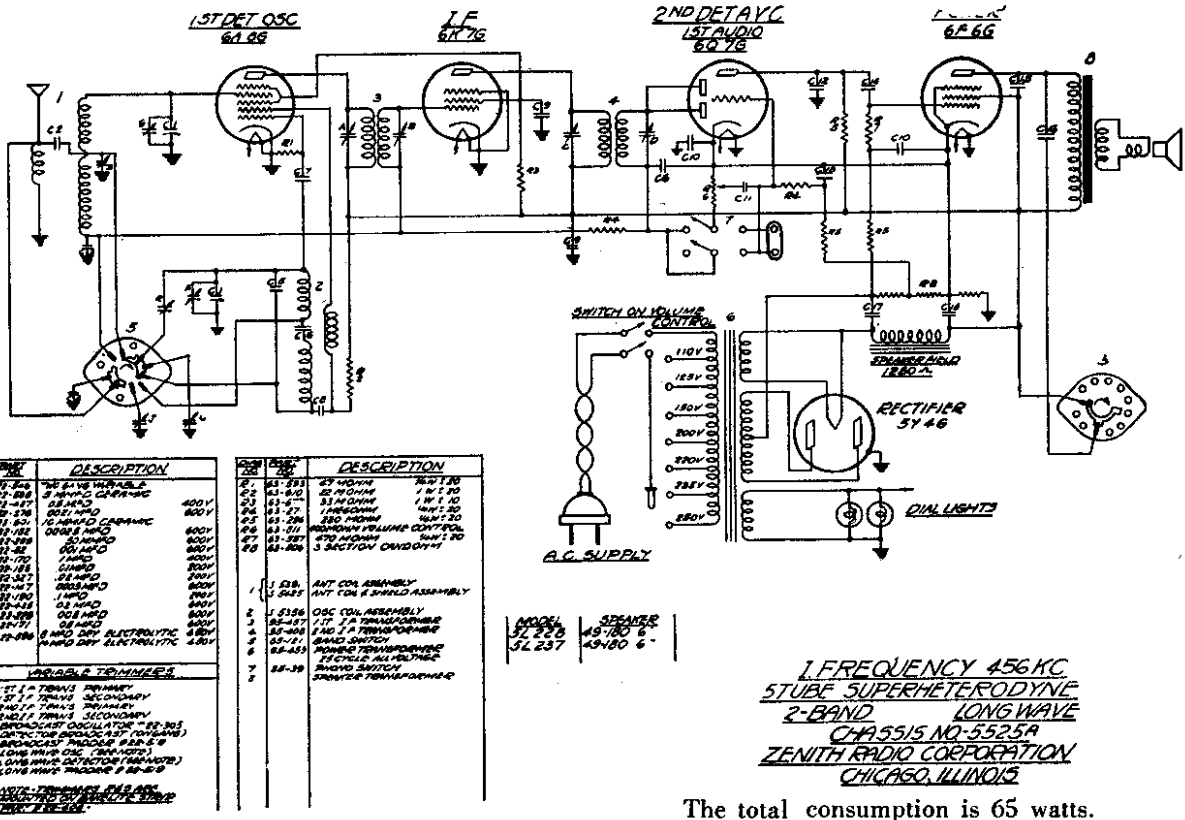

ZENITH RADIO CORP.

MODELS 5A119, 5A126
5A127, 5A151, Ch. 5517A
MODELS 5L228, 5L237
Chassis 5525A
Schematics

FOR OTHER DATA, SEE INDEX

The total consumption is 55 watts. Power output 3 watts.

The total consumption is 65 watts.
Power output 4.5 watts.