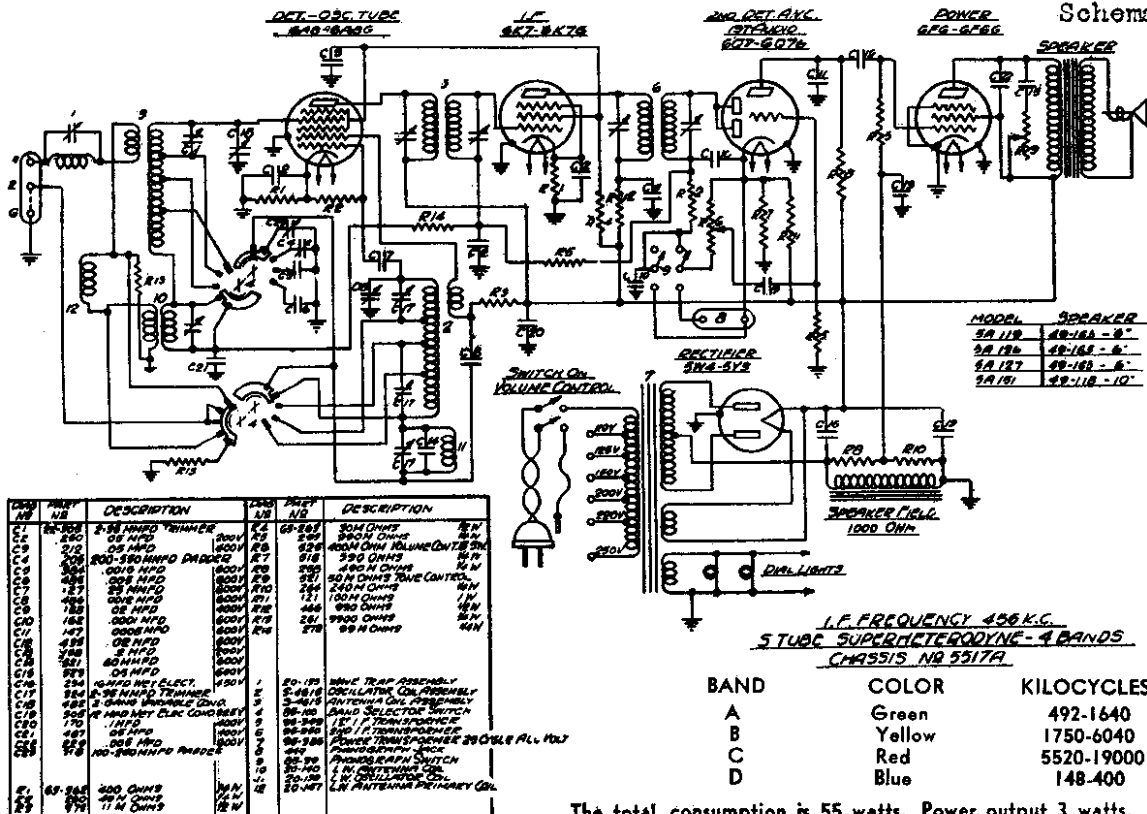

ZENITH RADIO CORP.

MODELS 5A119, 5A126
5A127, 5A151, Ch. 5517A
MODELS 5L228, 5L237
Chassis 5525A
Schematics

FOR OTHER DATA, SEE INDEX

The total consumption is 55 watts. Power output 3 watts.

The total consumption is 65 watts.
Power output 4.5 watts.