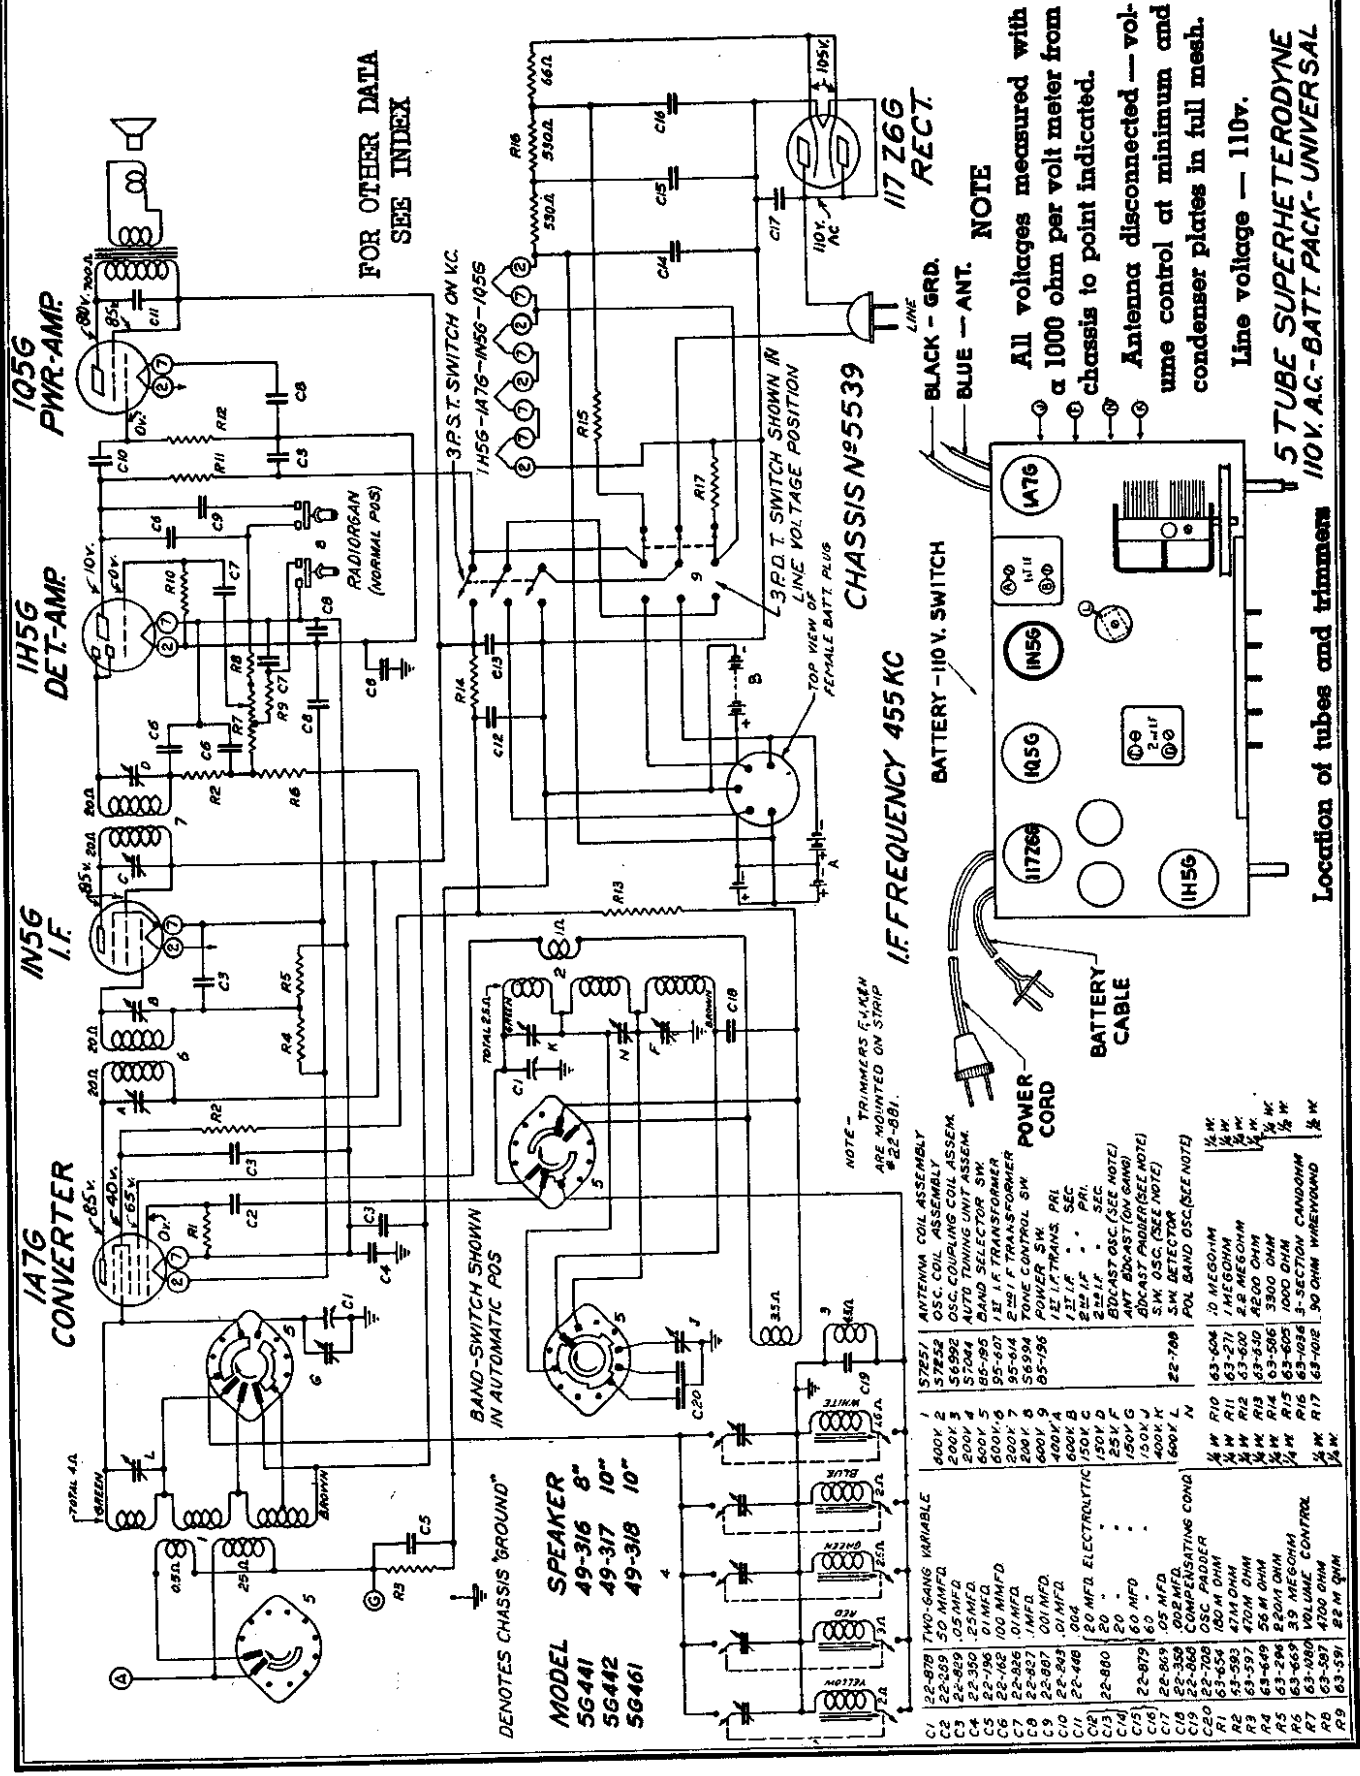

ZENITH RADIO CORP.

MODELS 5G441, 5G442, 5G461
Chassis 5539
Schematic, Voltage, Socket
Trimmers

Courtesy Nostalgia Air